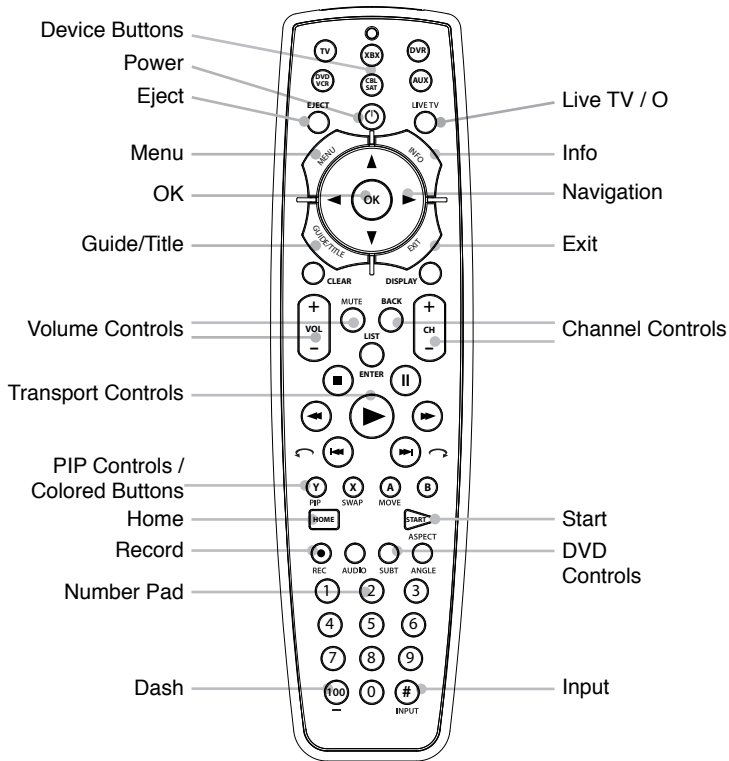

**Step 2:** Press the volume down (Vol -) key and that device will no longer punch through volume controls to the sound master

## Turning on Punch Through for a Device

If you accidentally turned punch through off for a device, it is simple to re-enable it.

**Step 1:** To turn punch through back on for a device, enter setup mode by holding the device button down for 3 seconds.

After 3 seconds all of the device buttons will blink to confirm that you are in setup mode.

**Step 2:** Press the volume up (Vol +) key and that device will now punch through to the sound master.