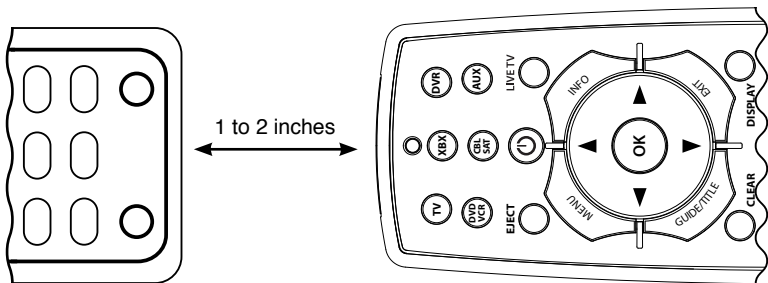

Step 5: Press and hold the key on the other remote control you wish X-Link™ to learn. After about one second the device button will blink once to indicate successful learning or 4 times to indicate that it did not learn the key.

Step 6: Repeat from step 4 until you have learned all of the keys you wish to teach. You can exit from learning either by waiting 20 seconds or by pressing another device key to exit.

Troubleshooting: To achieve the best results during “learning” mode:

- Gradually vary the distance between the two remote controls.