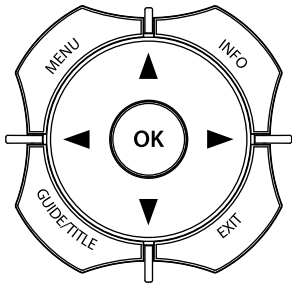

Subtitles: Pressing the Subt ^{SUBT} button turns on closed captioning or subtitles for some models of TVs.

PIP Controls: The bottom row of colored buttons offer control over Picture-in-Picture modes.

Cable / Satellite / DVR

List: On some devices with DVR capabilities, pressing the List ^{LIST} button will bring up a list of recorded programs.

DVR Menu: Pressing the Home **HOME** button will bring up the DVR menu.

Live TV: Pressing the Live TV ^{LIVE TV} button exits to Live TV.