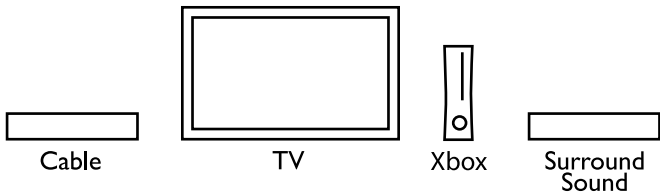

regardless of what device you are using, when you change the volume, it is sent to the TV. This is called “punch through.”

When you press any key on X-Link, the device button will light to show what device is receiving that command. For example, when you are watching a DVD and hit Pause, the DVD button will light. When you hit Mute, the TV button will light.

Volume Punch Through is completely customizable. For example, if you have a surround sound system, you may want volume commands to be sent there instead of the TV. To do this, you would set the surround sound system as the sound master.