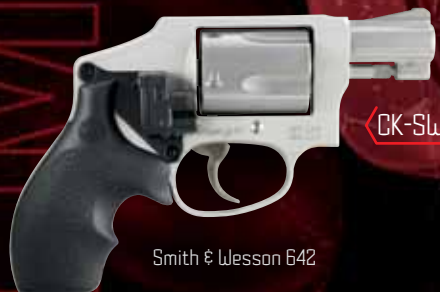

SIDE MOUNT LASER

The new and inventive Side Mount Laser (SML) is the only system available that gives you the accuracy of a laser while allowing you to keep your factory or custom rubber grips and holster. The SML system is currently available for nearly all Smith & Wesson® J-frame revolvers including 637 and 642 models, as well as all Taurus® revolvers including the Judge, CIA, Protector and Raging Bull series.

NEW

Side Mount Laser

Features

- Strategically placed activation switch is easily turned on when holstered or on draw
- Works with many popular aftermarket grips such as Hogue® or Pachmayr® brands (works with rubber grips only)
- Auto-off feature prevents accidental activation and battery depletion
- Dual mode programmable laser (pulse and constant)
- Constructed from sturdy die cast aluminum and hardened steel

CK-SW

Smith & Wesson 642