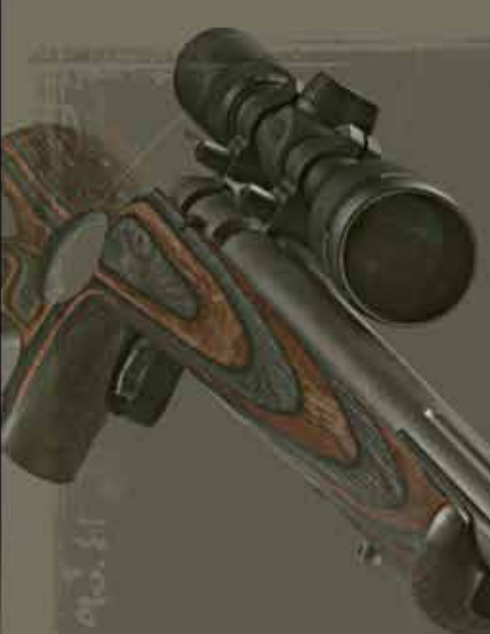

.17 HMR CARTRIDGE BORE TOOL

The LaserLyte® cartridge bore tool helps you sight-in quickly and economically, getting you on paper the first shot (3-4 inches from center at 100 yards). The ingenious design of this cartridge bore tool means you simply slide it inside the chamber and when the bolt is closed the laser automatically activates.

.17 HMR Cartridge Bore Tool: LAS-17H NEW

This remarkable new laser may be the smallest laser of its kind ever created. The new .17 HMR Cartridge Bore Tool makes quick work of sight-ins for this extremely popular round.

Features:

- Bolt-activated for easy set-up
- Manufactured with match grade tolerances