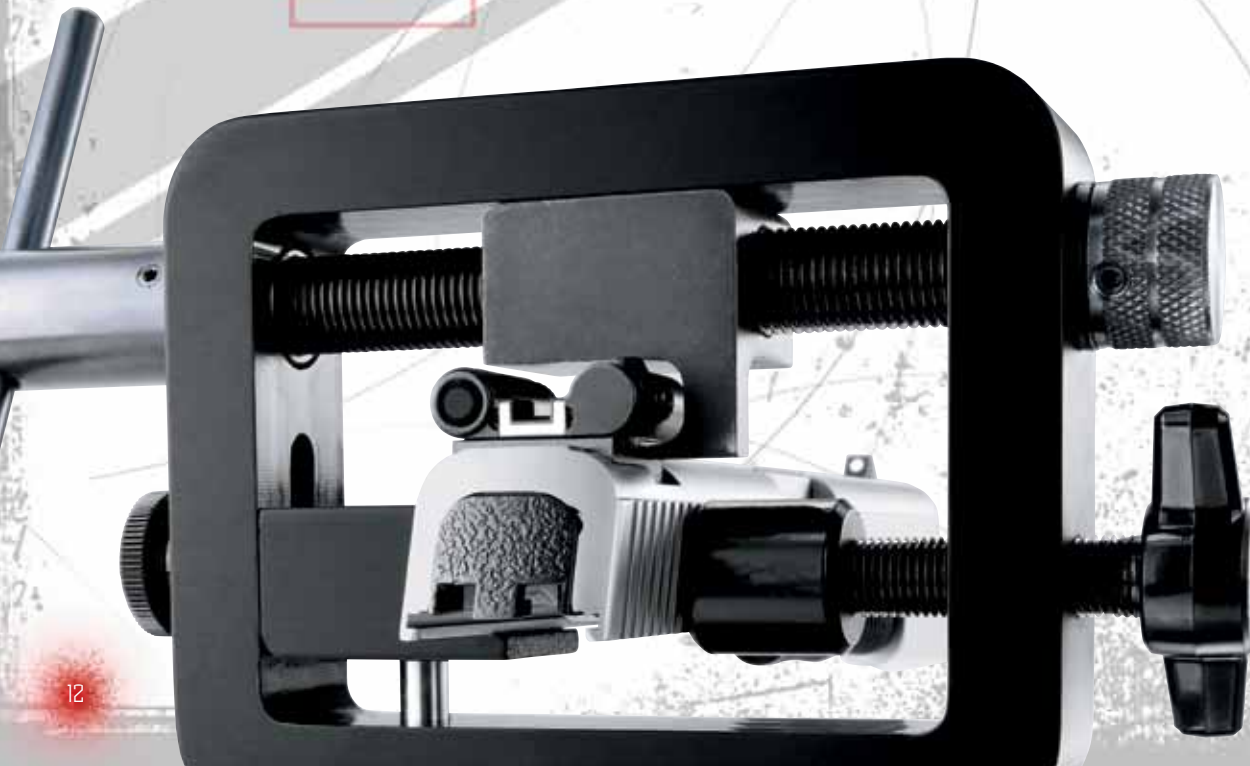

REAR SIGHT INSTALLATION TOOL

RL-TOOL

This ingenious system easily removes the rear sight from the dovetail of almost all semi-auto pistols and makes installation of the LaserLyte RSL effortless. The Rear Sight Installation Tool is perfect for gunsmiths or gunsmith-minded people and smoothly drifts the sight in or out. No more tapping or banging required.

NEW

Rear Sight Installation Tool: RL-TOOL

Lightweight and handy this gunsmith tool travels with you and features rubber coated contact points to protect your slide from marring.

Features:

- Specially designed sight extractor for easy installation and removal
- Fully adjustable clamp screws made of steel for ultimate durability
- Rubber coated contact points protect your slide from marring
- Constructed from T6 aluminum with an anodized finish