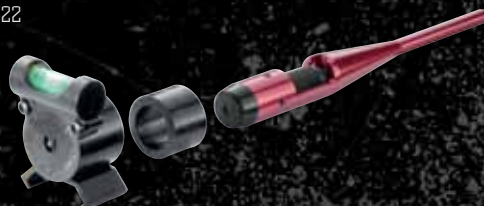

Features:

- Fits .22 - .50 caliber
- Only four adapters
- Patented all one-piece design
- Aircraft grade T6 aluminum

MINI LASER BORE SIGHT

.17-.22

Mini Laser Bore Sight .17-.22 : MBS-1722

NEW

Offering the same benefits as the Mini Laser Bore Sight, the Mini Laser Bore Sight .17-.22 features a sleek red finish and works with any firearm from .17 to .22 including the popular .17 caliber round.

Features:

- Two adapters to cover any Caliber from .17 to .22
- Patented all one piece design
- Aircraft grade T6 aluminum

MBS Six Pak: MBS-PAK

Built to give you everything you need to sight-in, the MBS Six Pak includes a scope/gun leveler, 12 393 batteries, 12-20 gauge shotgun adapter/.51-.75 CAL. bore adapter, extra .22-.50 caliber tool kit, daylight target and a polymer case to hold it all.

Features:

- Extra space for other tools or even a LaserLyte Mini Laser Bore Sight .17-.22 (not included)
- Molded location for a LaserLyte Mini Laser Bore Sight .22-.50 (not included)
- Scope leveler works with: MBS-1 and MBS-1722
- Shotgun adapter only works with: MBS-1