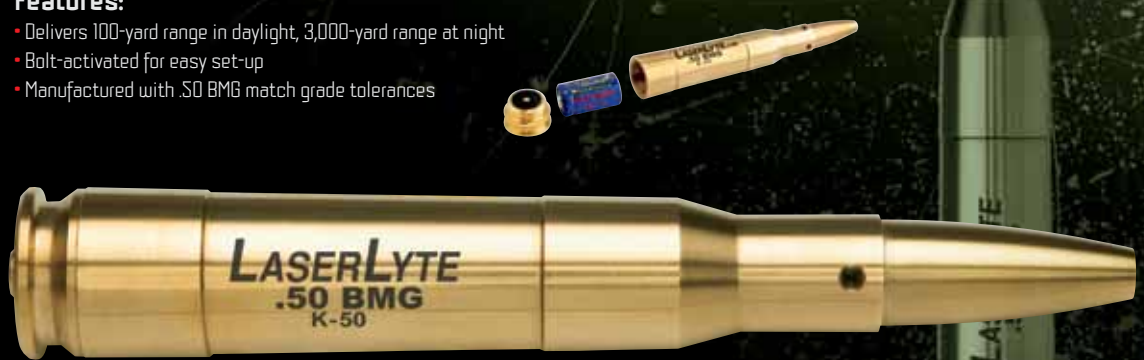

Features:

- Delivers 100-yard range in daylight, 3,000-yard range at night
- Bolt-activated for easy set-up
- Manufactured with .50 BMG match grade tolerances