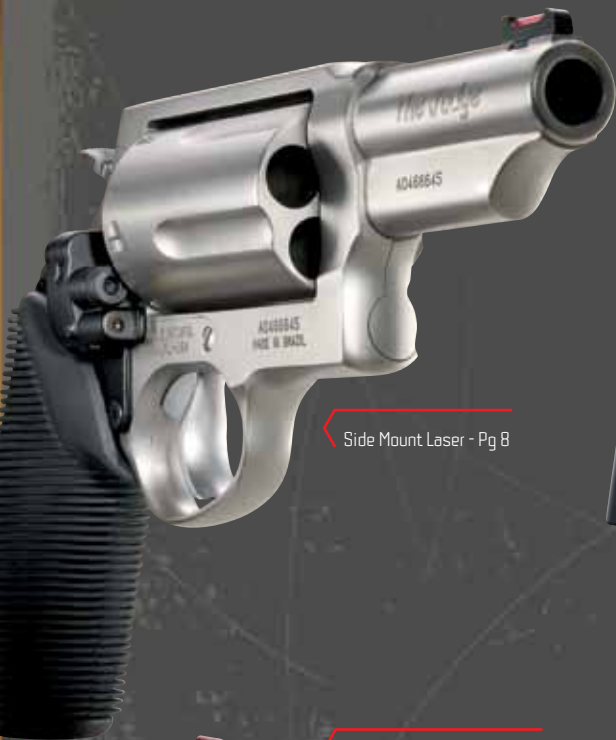

Mini-Tac Tool - Pg 20

Mini Laser Bore Sight - Pg 18

Side Mount Laser - Pg 8