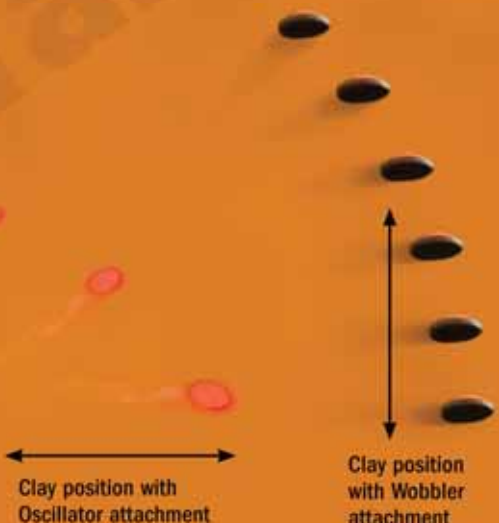

180-SPORTER 90MM MAGAZINE

Part No.	Description
45321	180-Sporter 90mm Magazine

TRAP COVER

Part No.	Description
40299	Trap Cover