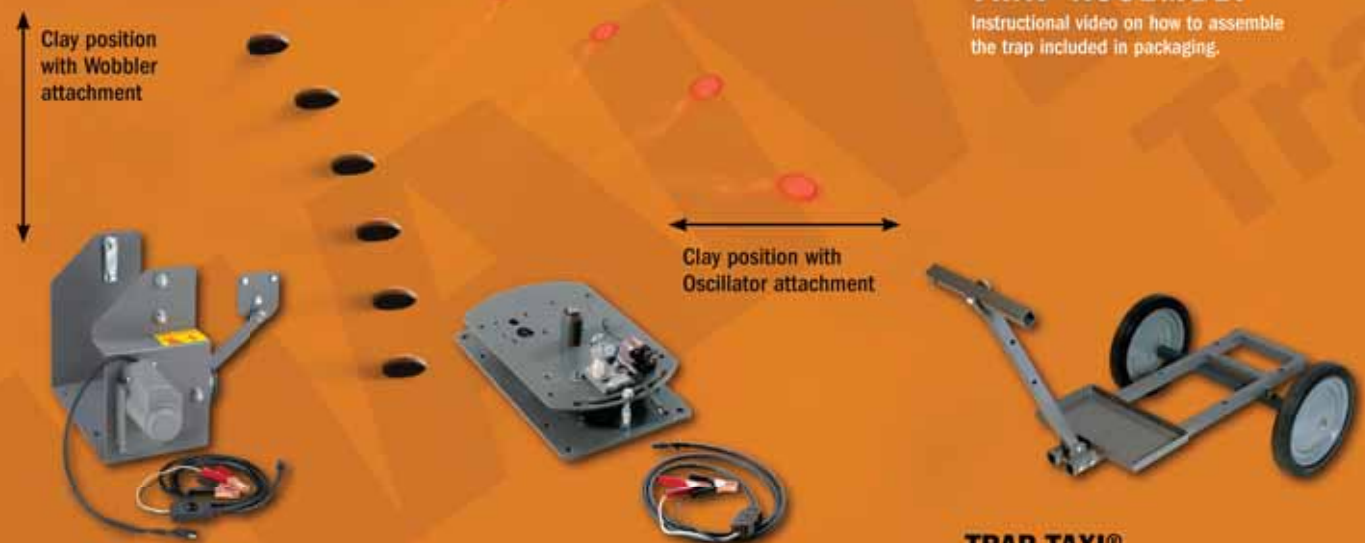

DVD TRAP ASSEMBLY

Instructional video on how to assemble the trap included in packaging.

EASYBIRD® WOBBLER BASE
Provides up to 25 degrees of vertical movement. For use on EasyBird Auto-Feed, 6-Packer and Doubles traps.

Part No.	Description
45324	Easybird Wobbler Base

EASYBIRD® OSCILLATING BASE
For use on EasyBird Auto-Feed, 6-Packer and Doubles traps.

Part No.	Description
40913	Easybird Oscillating Base

TRAP TAXI®
Go portable with the rugged Trap Taxi™. Designed for the SST®, 180-sporter and EasyBird® Auto-Feed traps. Pull by hand or attach to a small garden tractor for transporting over rougher terrain.

Part No.	Description
40261	Trap Taxi