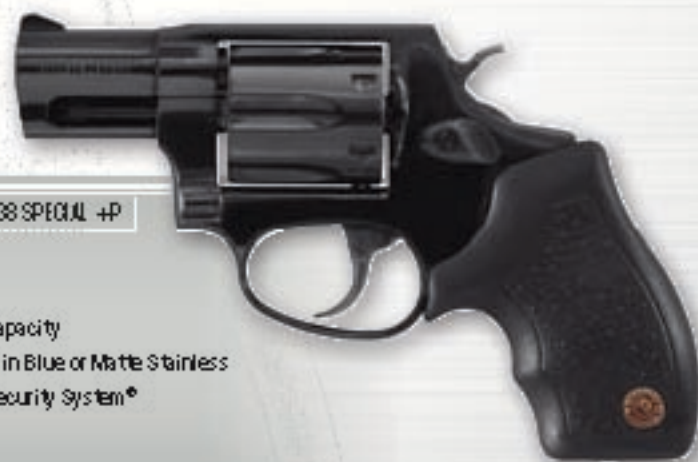

MODEL 856 HY-LITE MAGNESIUM

856HL2MG
.38 SPECIAL
6-SHOT

- 6-Shot Capacity
- Ultra-strong, Ultra Lightweight Magnesium Frame
- Weighs only 13.2 ounces

856 S&S2 | MODEL 856

6-SHOT | .38 SPECIAL +P

- 6-Shot Capacity
- Available in Blue or Matte Stainless
- Taurus Security System®