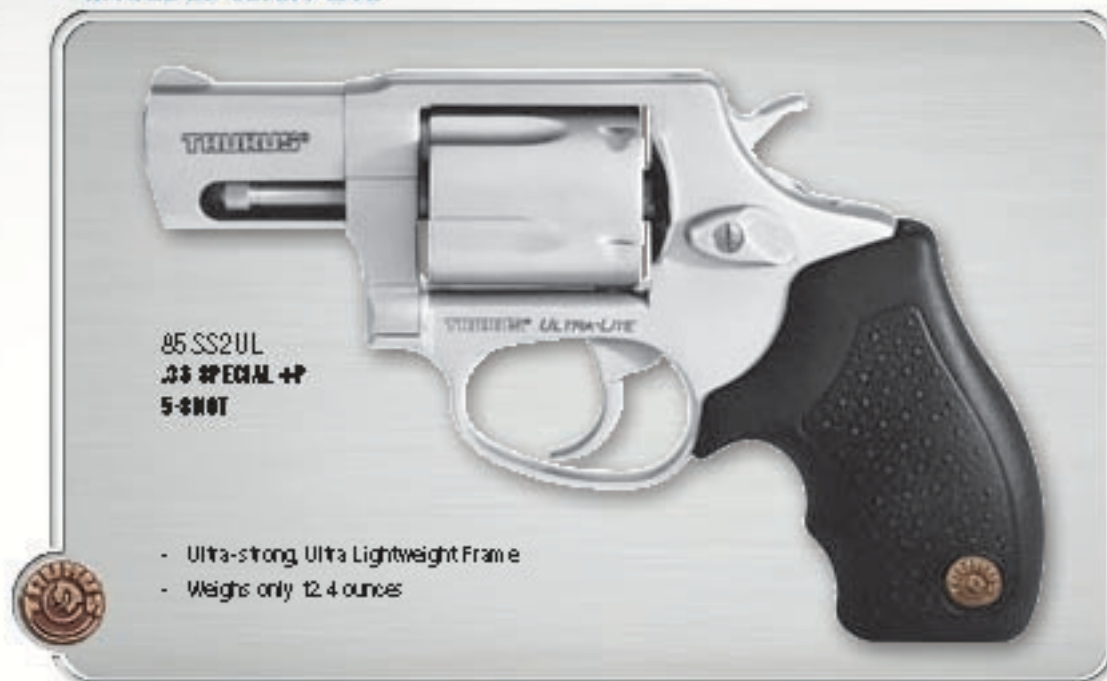

SMALL FRAME REVOLVERS

➤ MODEL 85 (2IN & 3IN BARREL)

Ultra-fast. Ultra-reliable. Ultra-lightweight. It's no wonder the 85s are our most popular family. We pack them with a combination of customer-requested features and pair them with the .38 Special + P—making them powerful, easy to carry, and lightning-quick to use. To many of our friends in Law Enforcement, these are must-have revolvers.

New for 2008, we're pushing our 85s to the next level. Check out our new light-as-a-feather HY-LITE Magnesium model. New colors are also available. New fiber optic front sights, too.

MODEL 85 ULTRA-LITE