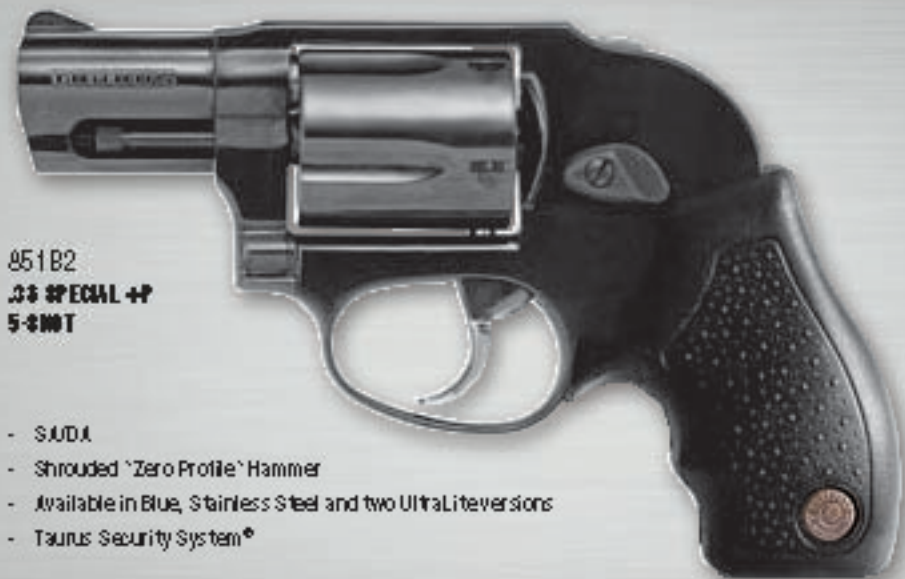

TAURUS PROTECTOR REVOLVERS

MODELS 851 / 651

If traveling light is the order of the day, look no further than the Taurus Protector. Featuring a fully shrouded zero-profile hammer that can be manually cocked/decocked in single action operation when needed—and five rounds of .38 Special +P or .357 Magnum ammo, the 851 and 651 revolvers are the perfect choice for concealed carry when every ounce counts.

MODEL 851

851B2
.38 SPECIAL +P
5-SHOT

- SA/DA
- Shrouded "Zero Profile" Hammer
- Available in Blue, Stainless Steel and two UltraLite versions
- Taurus Security System®