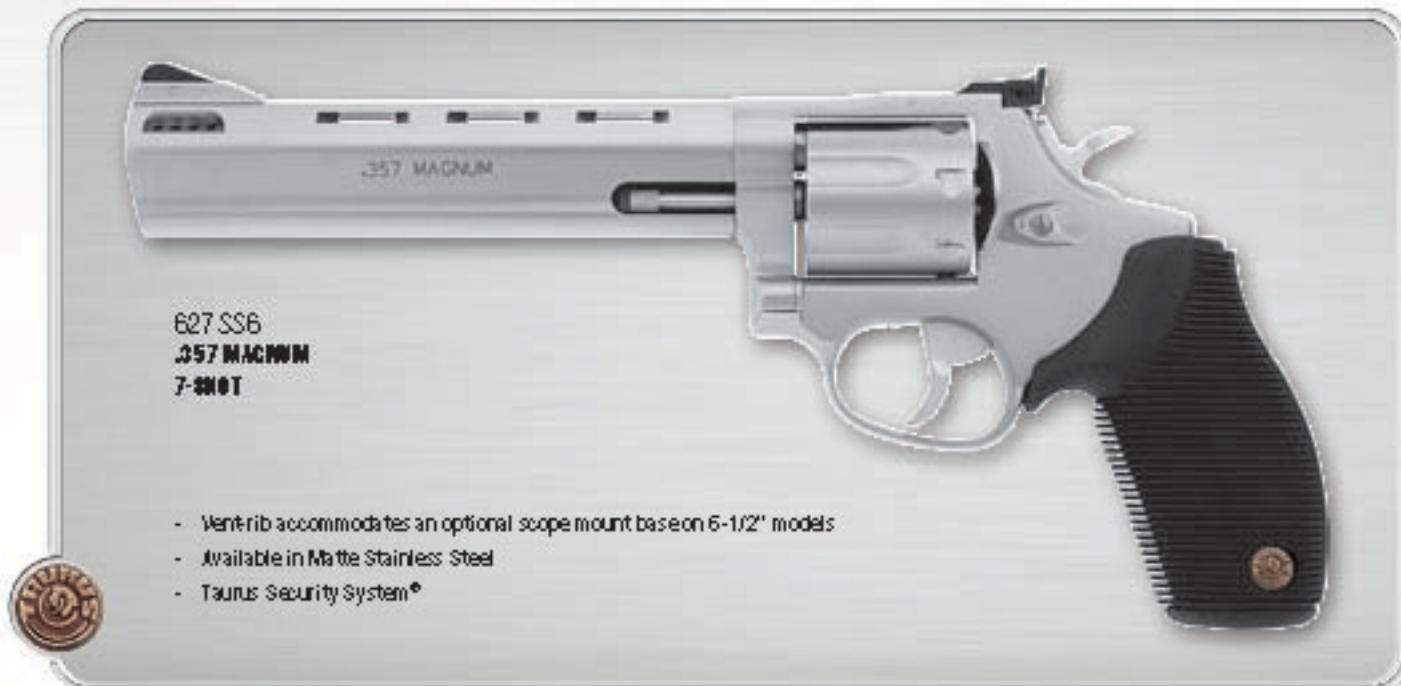

TAURUS TRACKER HUNTING REVOLVERS

The Taurus Tracker family includes a full range of calibers and sizes to perfectly suit any hunting adventure. Chambered in everything from .17 HMR to .22 LR to .44 Magnum, these rugged, durable revolvers also make a practical choice for backpacks and tackle boxes, especially where there are bears and other predators around. Extremely comfortable to fire and easy to control—the Tracker Series continues to grow in popularity thanks to its high level of accuracy, rock-solid performance and near-indestructible construction.

627 SS6
.357 MAGNUM
7-SHOT

- Vent-rib accommodates an optional scope mount base on 6-1/2" models
- Available in Matte Stainless Steel
- Taurus Security System®