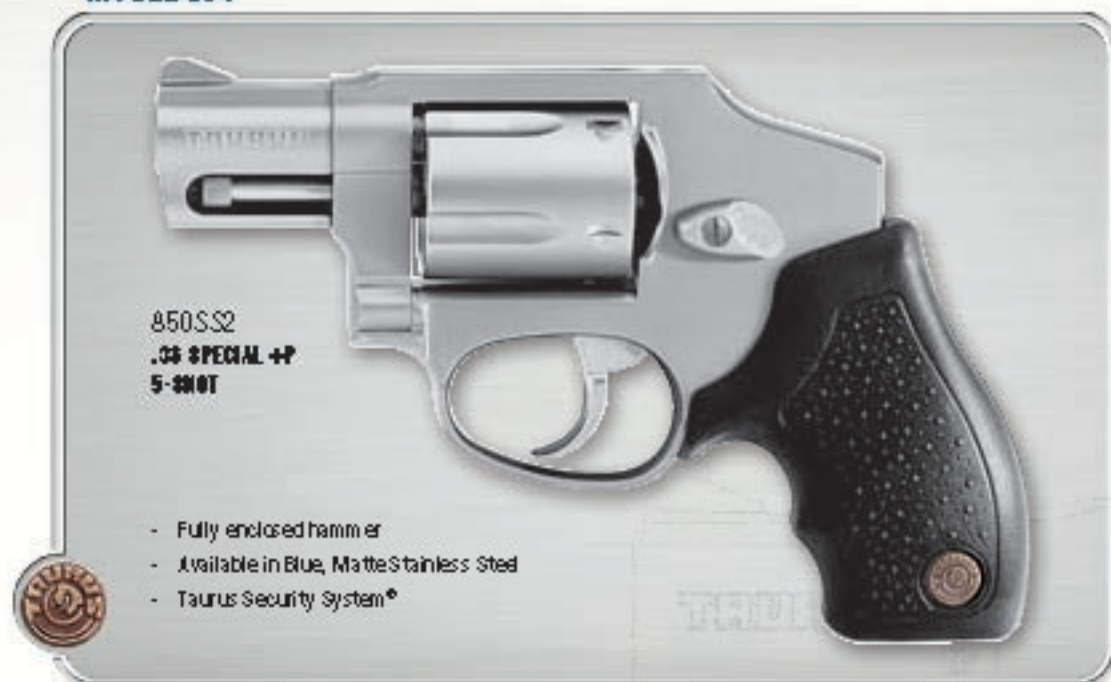

FEATURES

Fully Enclosed Hammer

Fixed Sights

Rubber Grip

Taurus Security System*

MODEL 850

850.SS2
.38 SPECIAL +P
5-SHOT

- Fully enclosed hammer
- Available in Blue, Matte Stainless Steel
- Taurus Security System*