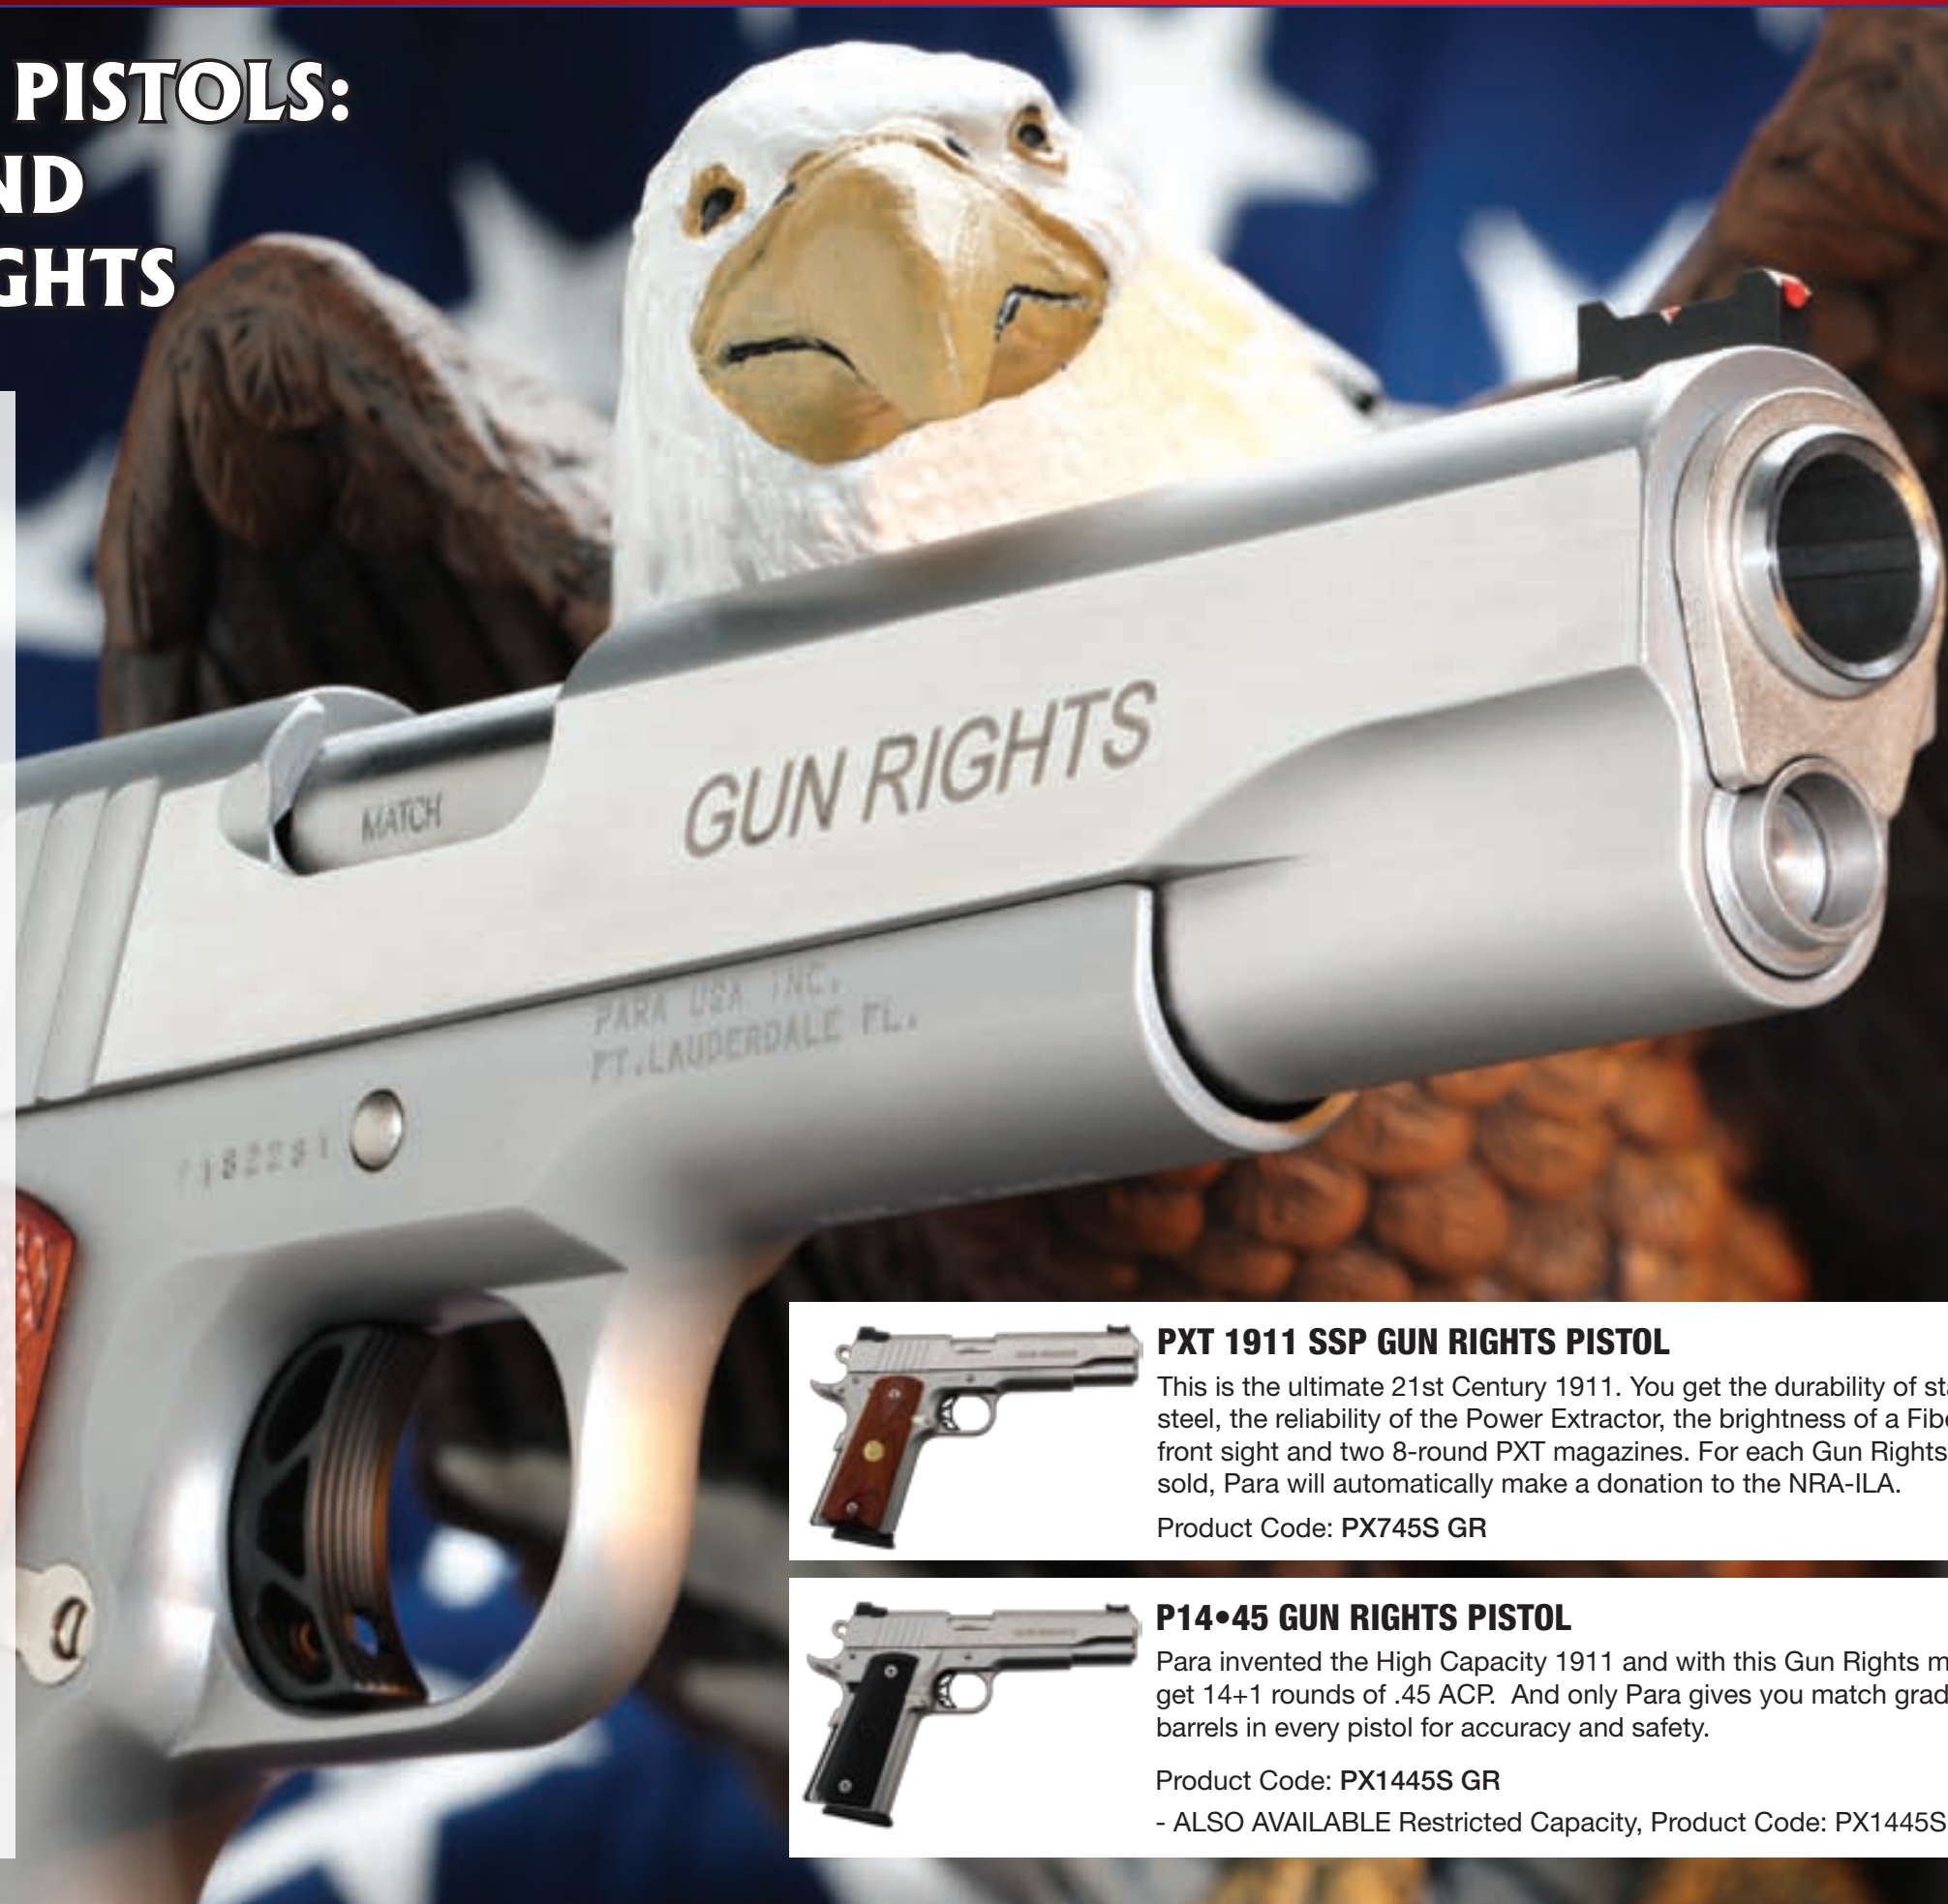

We've taken two of our most popular pistols and added several hot new features and bundled them into the best 1911s we can build. And then we priced them well below our competition. Why would we do that? Because these models come with a priceless bonus: for each of these pistols sold, we'll automatically make a donation to the National Rifle Association's Institute for Legislative Action, or ILA. Get a great gun and support the NRA-ILA.

The first one is the Para PXT 1911 SSP Gun Rights pistol, a classic single-column 1911 in stainless steel. And, since Para invented the high capacity 1911 .45, the second model is the famous P14•45 Gun Rights pistol.

They're both packed full of the most popular features you want, starting with our new Fiber Optic front sight. To hit your target, you need sights you can see. Para's new Fiber Optic front sight is the brightest front sight in the world.

These pistols, like all Para pistols, give you match-grade, ramped and crowned, stainless steel barrels for out-of-the-box X-Ring accuracy.

The pistols come with competition hammers and triggers—so you get a clean, crisp trigger break every shot. It's a trigger that, straight out of the box, brings out your inner marksman, making you the best shot you can be.

You cannot buy a better 1911 from anyone. And we stand behind that statement with our Gold Medallion Lifetime Service Policy.

LEARN MORE ONLINE:
www.para-usa.com/gunrights

PXT 1911 SSP GUN RIGHTS PISTOL

This is the ultimate 21st Century 1911. You get the durability of stainless steel, the reliability of the Power Extractor, the brightness of a Fiber Optic front sight and two 8-round PXT magazines. For each Gun Rights pistol sold, Para will automatically make a donation to the NRA-ILA.

Product Code: PX745S GR

P14•45 GUN RIGHTS PISTOL

Para invented the High Capacity 1911 and with this Gun Rights model, you get 14+1 rounds of .45 ACP. And only Para gives you match grade, ramped barrels in every pistol for accuracy and safety.

Product Code: PX1445S GR

- ALSO AVAILABLE Restricted Capacity, Product Code: PX1445S GRR