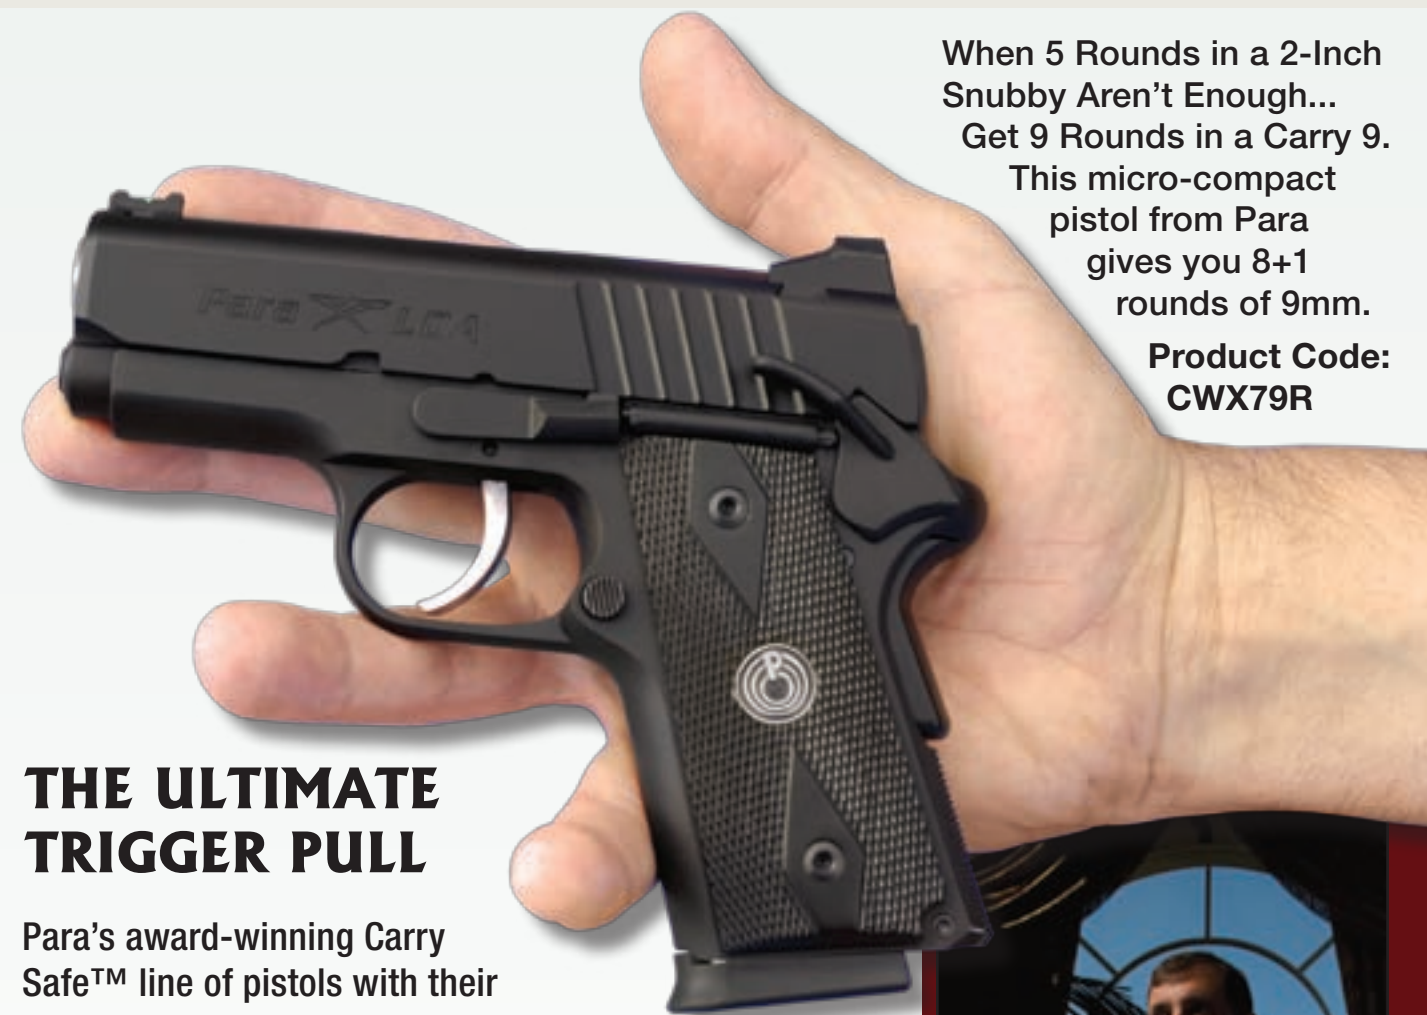

When 5 Rounds in a 2-Inch Snubby Aren't Enough...
Get 9 Rounds in a Carry 9.
This micro-compact pistol from Para gives you 8+1 rounds of 9mm.

Product Code:
CWX79R

THE ULTIMATE TRIGGER PULL

Para's award-winning Carry Safe™ line of pistols with their triple-safety system let you carry them hammer-down but ready for action when needed. And all of the Para Carry Option pistols have flush hammers and a rounded grip safety to prevent snagging on clothing. Add the reliability of the Para Power Extractor™ and the LDA's sweet trigger and you have a series of carry pistols that can't be beat.

Many handgun reviewers have likened the LDA trigger pull to that of a superbly tuned double-action revolver. "This is simply the smoothest double-action system that is currently produced," said Sheriff Jim Wilson, in Shooting Times, about Para's exclusive light double-action ignition system. "The trigger pull is smooth, light and consistent, and as a result, the hits are very consistent, too."

LEARN MORE ONLINE:
www.para-usa.com/carrysafe