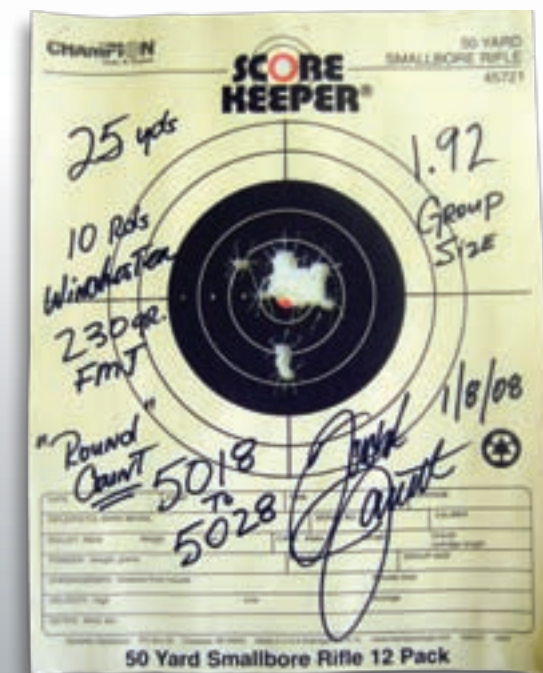

After shooting 5,000 rounds, including the grueling 1,000 round Hot Gun Torture Test, the PXT 1911 SSP was able to deliver this 10-round group from a benchrest at 25 yards measuring 1.92 inches with the center 7 shots grouping 1.02 inches.