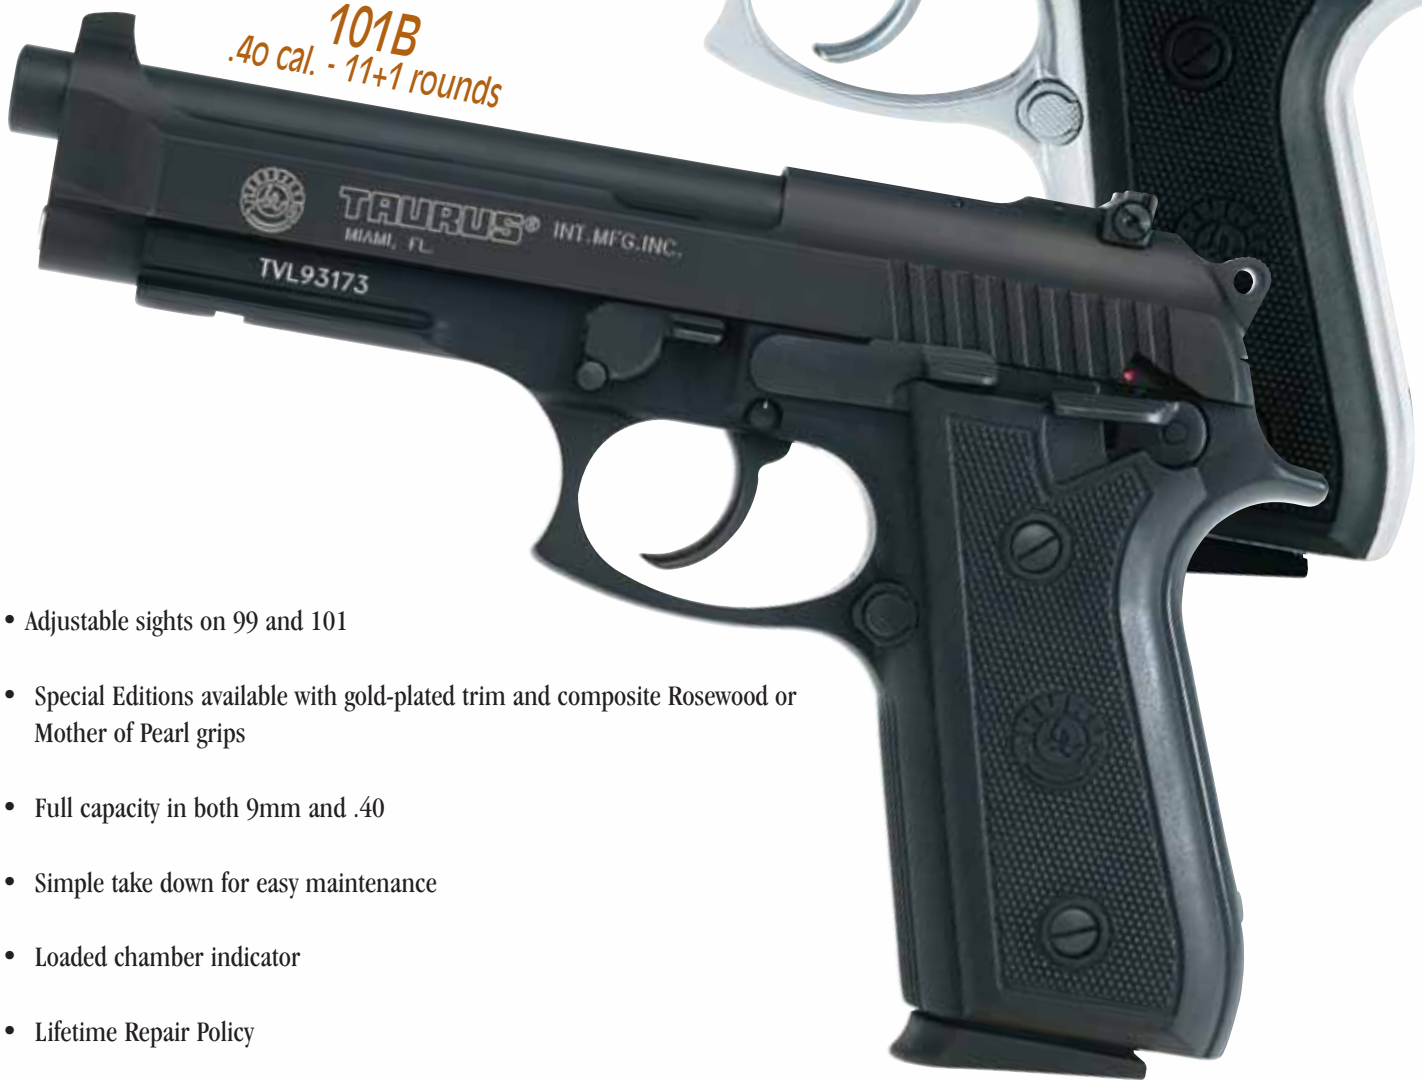

100SS
.40 cal. - 11+1 rounds

101B
.40 cal. - 11+1 rounds

- Adjustable sights on 99 and 101
- Special Editions available with gold-plated trim and composite Rosewood or Mother of Pearl grips
- Full capacity in both 9mm and .40
- Simple take down for easy maintenance
- Loaded chamber indicator
- Lifetime Repair Policy

MODEL	CALIBER	FINISH	ACTION	SHOTS	BARREL	SIGHTS	O.A.L.	GRIPS	WEIGHT	M.S.R.P.	UPC	
100B-11	.40 Cal.	Blue	SA/DA	11+ 1	5"	Fixed	8-1/2"	Checkered Rubber	34 oz.	$625	7-25327-60058-9	
100SS-11	.40 Cal.	Stainless Steel	SA/DA	11 + 1	5"	Fixed	8-1/2"	Checkered Rubber	34 oz.	$642	7-25327-60059-6	
100SSGR-11	.40 Cal.	S/S with Gold Highlights	SA/DA	11 + 1	5"	Fixed	8-1/2"	Rosewood	34 oz.	$691	7-25327-60060-2	
100SSPRL-11	.40 Cal.	S/S with Gold Highlights	SA/DA	11 + 1	5"	Fixed	8-1/2"	Mother of Pearl	34 oz.	$708	7-25327-60061-9	
100B	.40 Cal.	Blue	SA/DA	10 + 1	5"	Fixed	8-1/2"	Checkered Rubber	34 oz.	$625	7-25327-10001-0	
100SS	.40 Cal.	Stainless Steel	SA/DA	10 + 1	5"	Fixed	8-1/2"	Checkered Rubber	34 oz.	$642	7-25327-10003-4	
100SSGR	.40 Cal.	S/S with Gold Highlights	SA/DA	10 + 1	5"	Fixed	8-1/2"	Rosewood	34 oz.	$691	7-25327-31088-4	
100SSPRL	.40 Cal.	S/S with Gold Highlights	SA/DA	10 + 1	5"	Fixed	8-1/2"	Mother of Pearl	34 oz.	$708	7-25327-31201-7	
101B-11	.40 Cal.	Blue	SA/DA	11 + 1	5"	Adj.	8-1/2"	Checkered Rubber	34 oz.	$642	7-25327-60062-6	
101SS-11	.40 Cal.	Stainless Steel	SA/DA	11 + 1	5"	Adj.	8-1/2"	Checkered Rubber	34 oz.	$658	7-25327-60063-3	
101B	.40 Cal.	Blue	SA/DA	10 + 1	5"	Adj.	8-1/2"	Checkered Rubber	34 oz.	$642	7-25327-10010-2	
101SS	.40 Cal.	Stainless Steel	SA/DA	10 + 1	5"	Adj.	8-1/2"	Checkered Rubber	34 oz.	$658	7-25327-10012-6	
100-101M-11	.40 Cal.	11 Round Magazine for 100-101									$ 36	7-25327-60026-6
100-101M	.40 Cal.	10 Round Magazine for 100-101									$ 36	7-25327-35012-5

.40 CAL. MAGAZINE