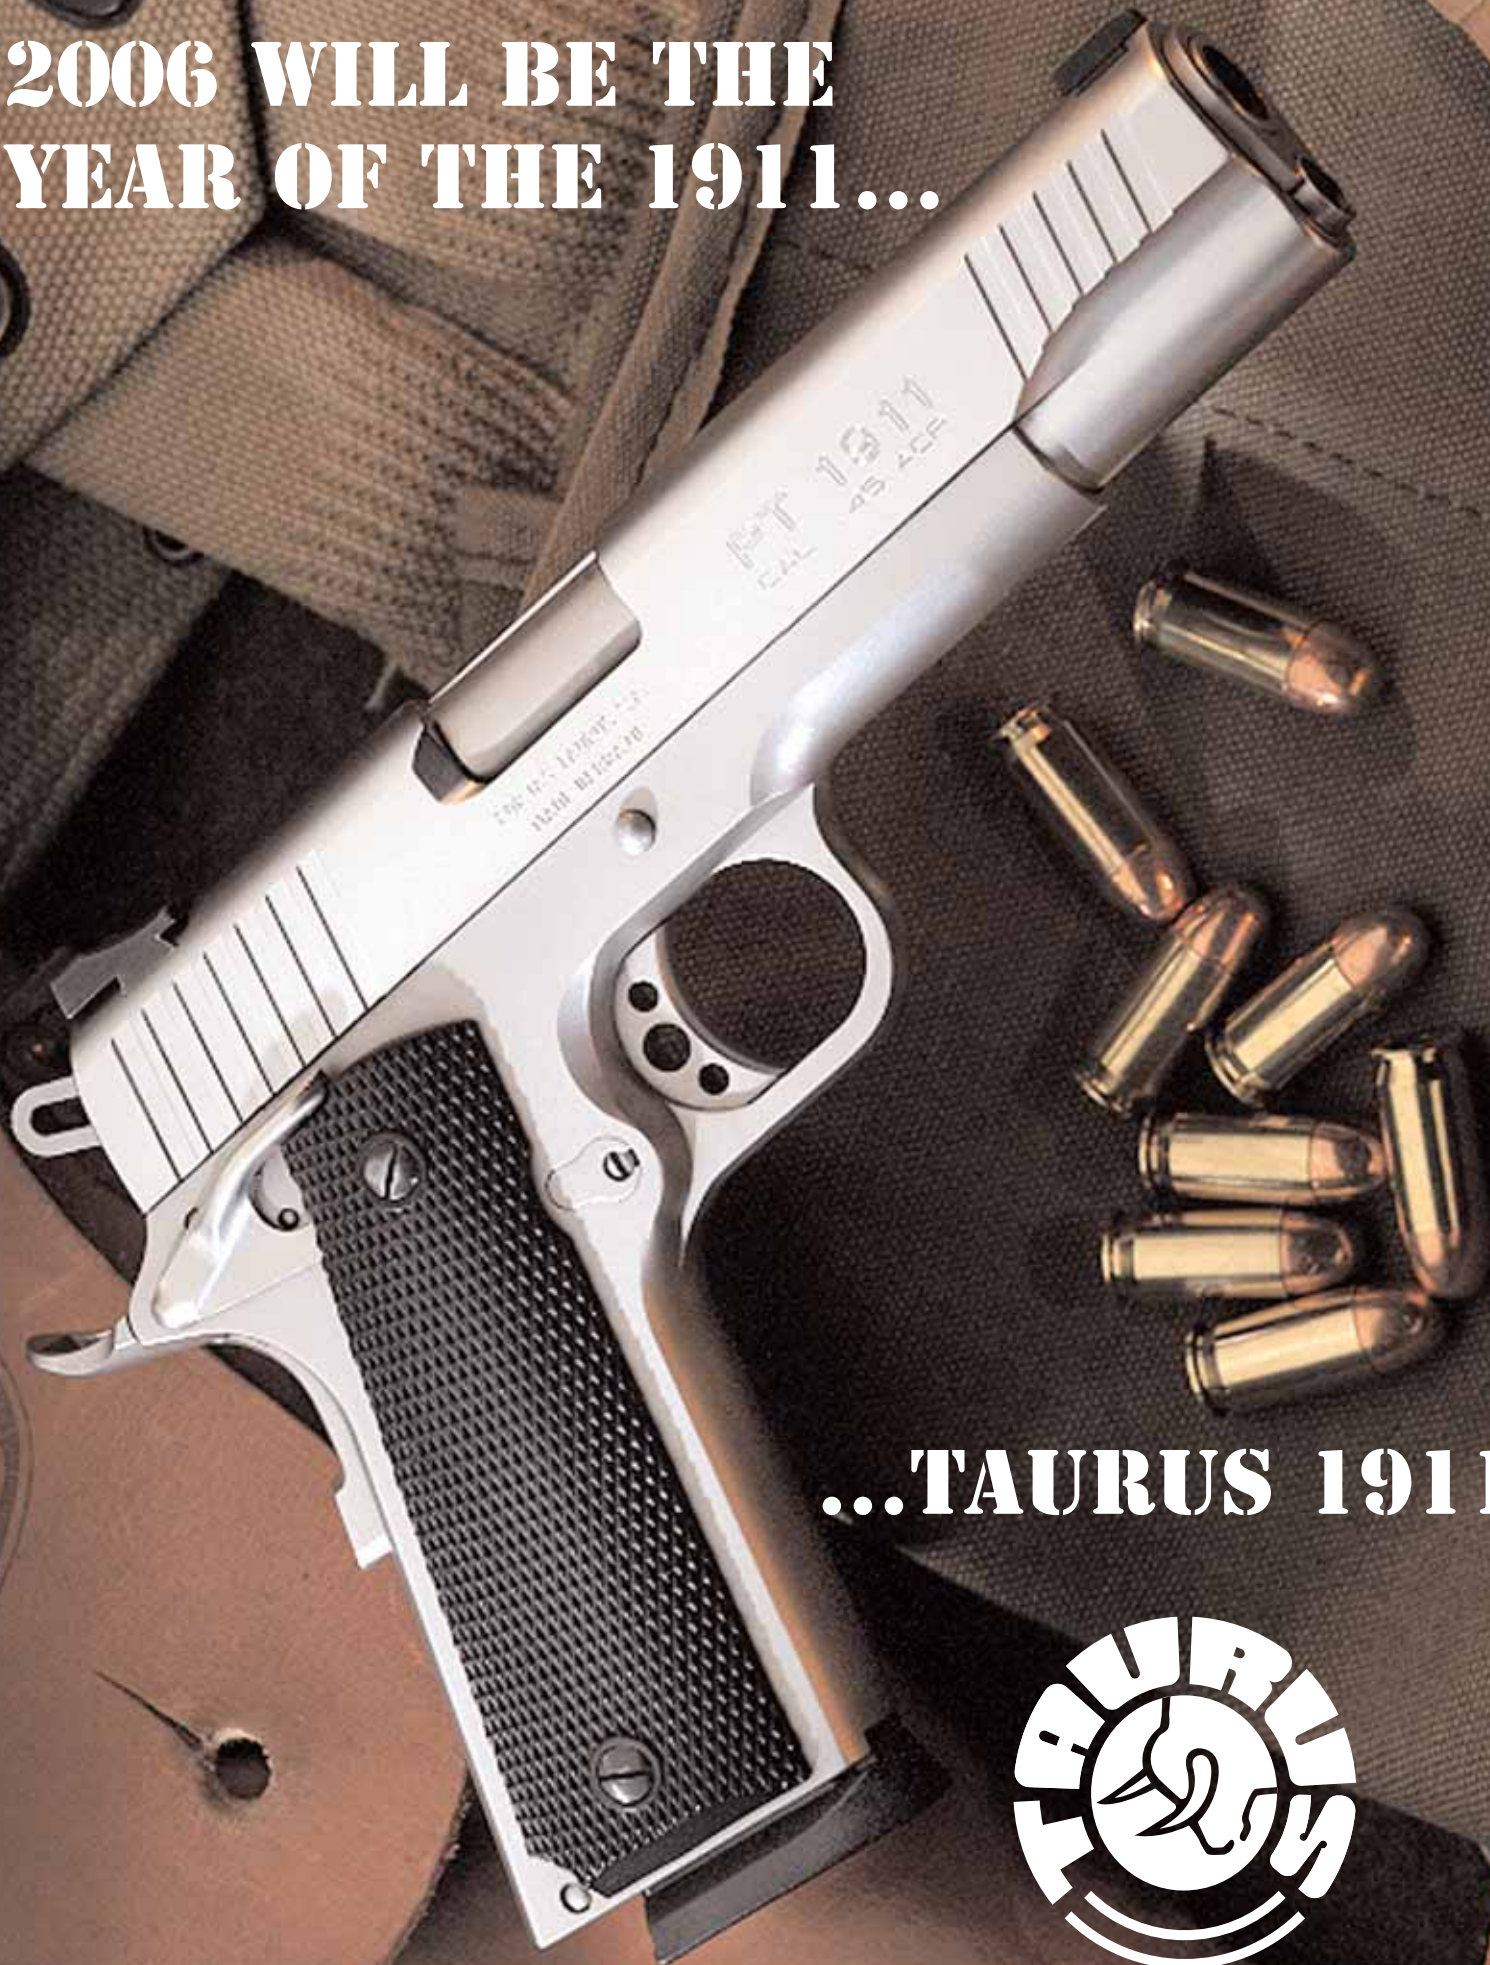

**2006 WILL BE THE
YEAR OF THE 1911...**

...TAURUS 1911