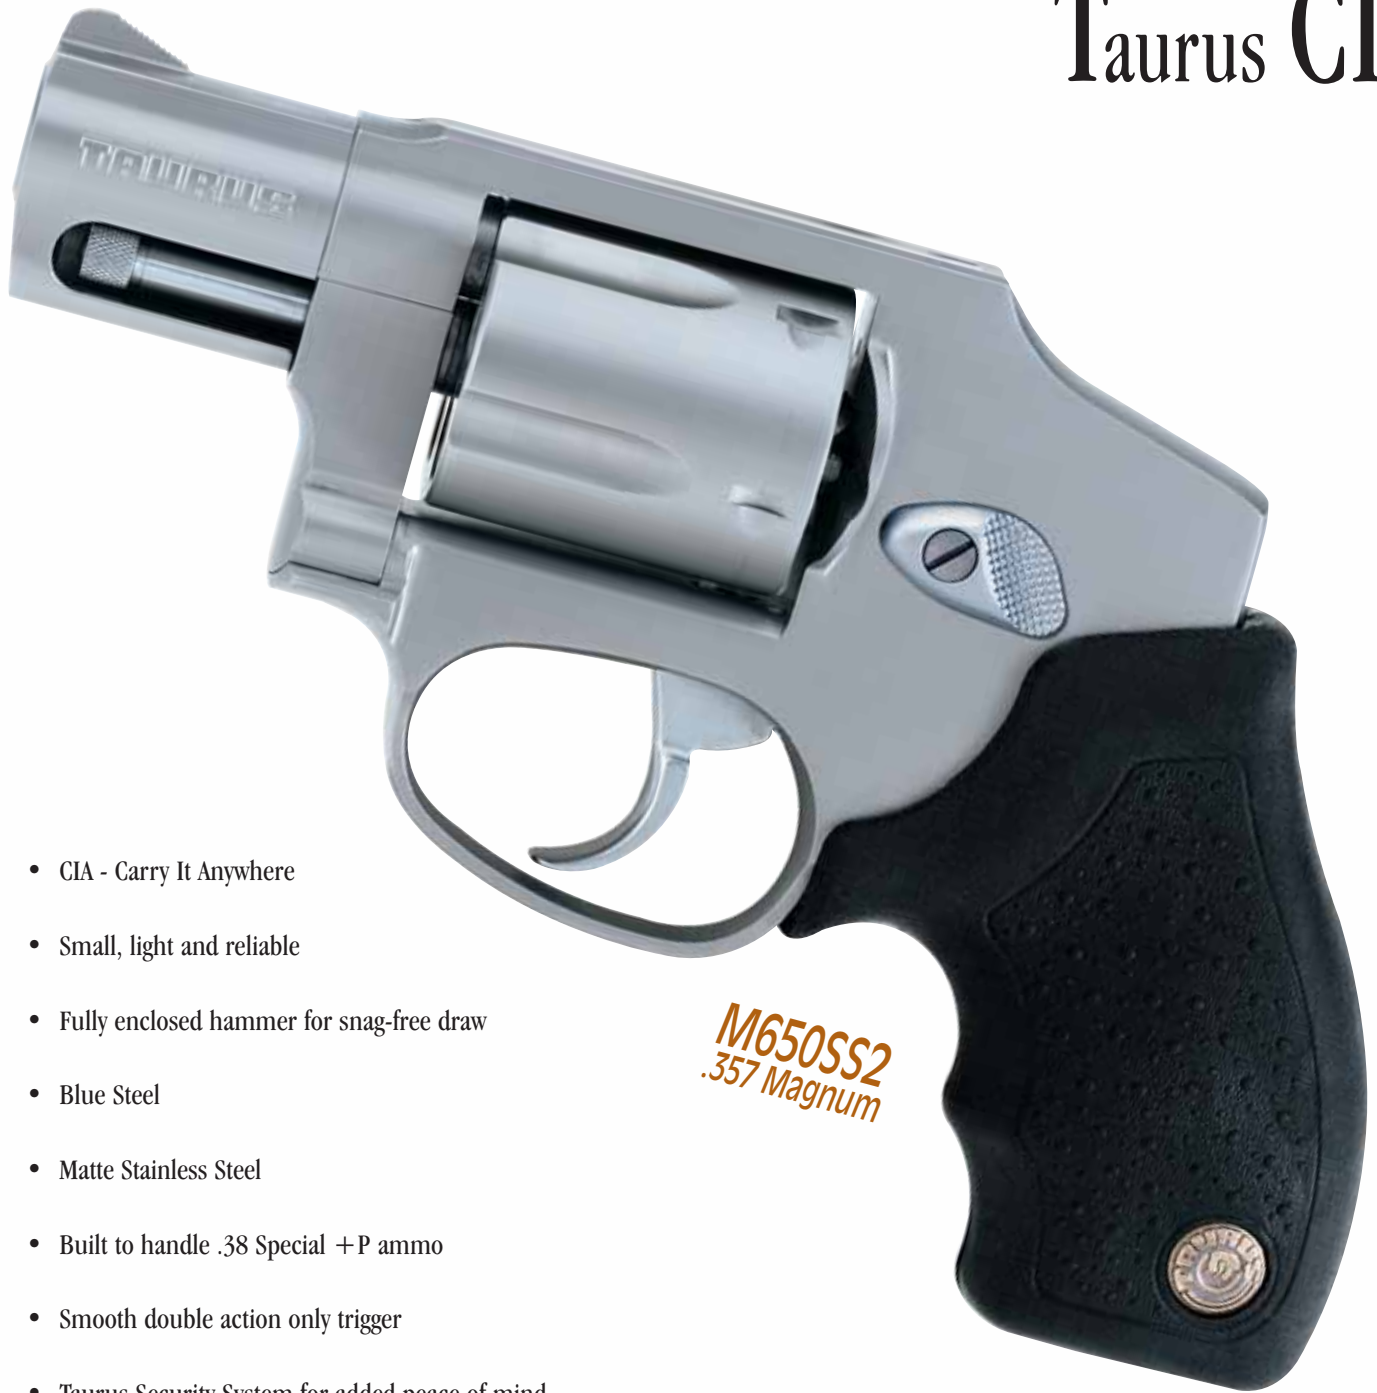

Taurus CIA

M650SS2
.357 Magnum

- CIA - Carry It Anywhere
- Small, light and reliable
- Fully enclosed hammer for snag-free draw
- Blue Steel
- Matte Stainless Steel
- Built to handle .38 Special +P ammo
- Smooth double action only trigger
- Taurus Security System for added peace of mind
- Lifetime Repair Policy