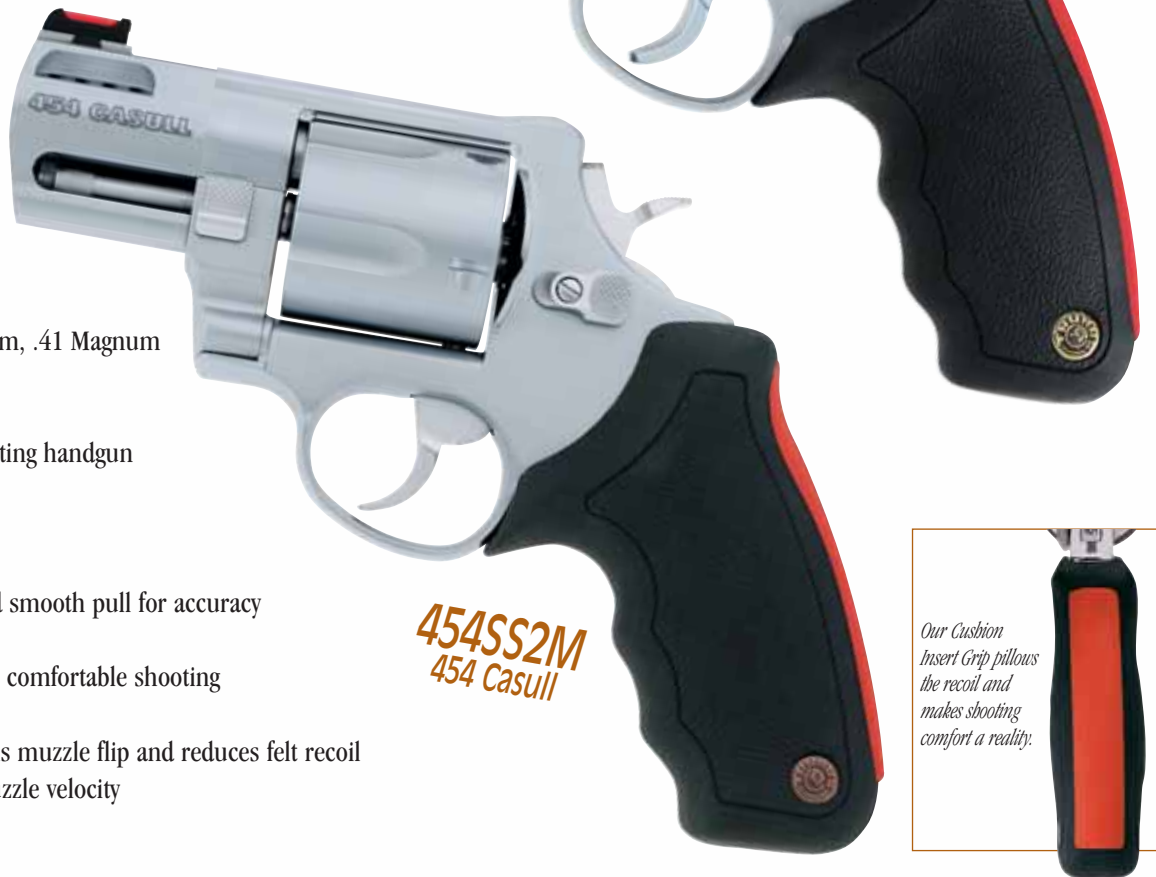

Raging Bull®

M454SS8M
454 Casull

Handgun of the Year

M454SS6M
454 Casull

454SS2M
454 Casull

- 454 Casull, .44 Magnum, .41 Magnum and .500 Magnum
- America's favorite hunting handgun
- Award Winning Design
- Crisp trigger break and smooth pull for accuracy
- Cushion insert grip for comfortable shooting
- Factory porting controls muzzle flip and reduces felt recoil without any loss of muzzle velocity