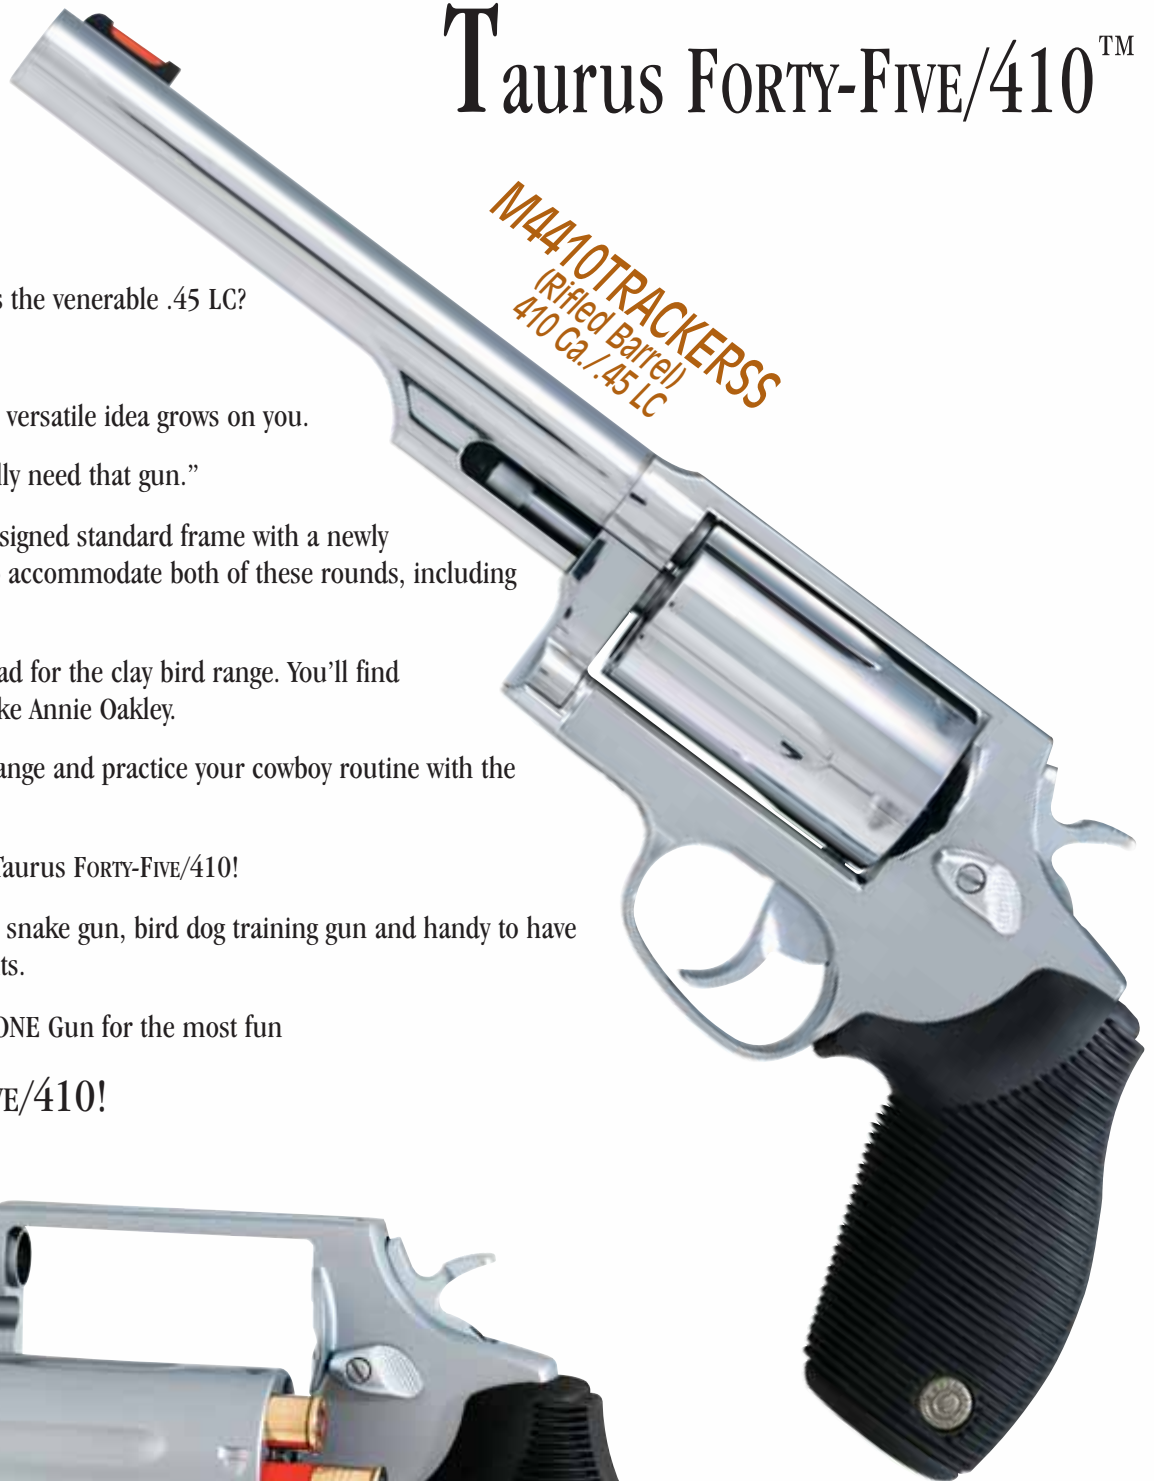

Taurus FORTY-FIVE/410™

What?

A 410 Revolver that also shoots the venerable .45 LC?

Are you kidding?

Just wait a while and this most versatile idea grows on you.

It becomes one of those "I really need that gun."

We have them in a specially designed standard frame with a newly designed, elongated cylinder to accommodate both of these rounds, including 2-1/2 inch 410 shells.

So grab a case of 410's and head for the clay bird range. You'll find yourself hitting aerial targets like Annie Oakley.

Then head for the steel plate range and practice your cowboy routine with the 45LC.

All in one afternoon with one Taurus FORTY-FIVE/410!

And remember...It's not a bad snake gun, bird dog training gun and handy to have around for other pesky varmints.

Call it out when you need the ONE Gun for the most fun

The Taurus FORTY-FIVE/410!

M4410TKR2SS
410 Ga./45 LC
(ammo not included)

MODEL	CALIBER	FINISH	ACTION	SHOTS	BARREL	SIGHTS	O.A.L.	GRIPS	WEIGHT	M.S.R.P.	UPC
4410TKR-3B	410ga./45LC	Blue Steel	D/A-S/A	5	3"	Fiber Optic	7-1/2"	Ribber	29 oz.	$503	7-25327-60153-1
4410TKR-3SS	410ga./45LC	Matte Stainless	D/A-S/A	5	3"	Fiber Optic	7-1/2"	Ribber	29 oz.	$553	7-25327-60154-8
4410TRACKERB	410ga./45LC	Blue Steel	D/A-S/A	5	6-1/2"	Fiber Optic	9-1/2"	Ribber	32 oz.	$503	7-25327-60095-4
4410TRACKERSS	410ga./45LC	Matte Stainless	D/A-S/A	5	6-1/2"	Fiber Optic	9-1/2"	Ribber	32 oz.	$553	7-25327-60097-8