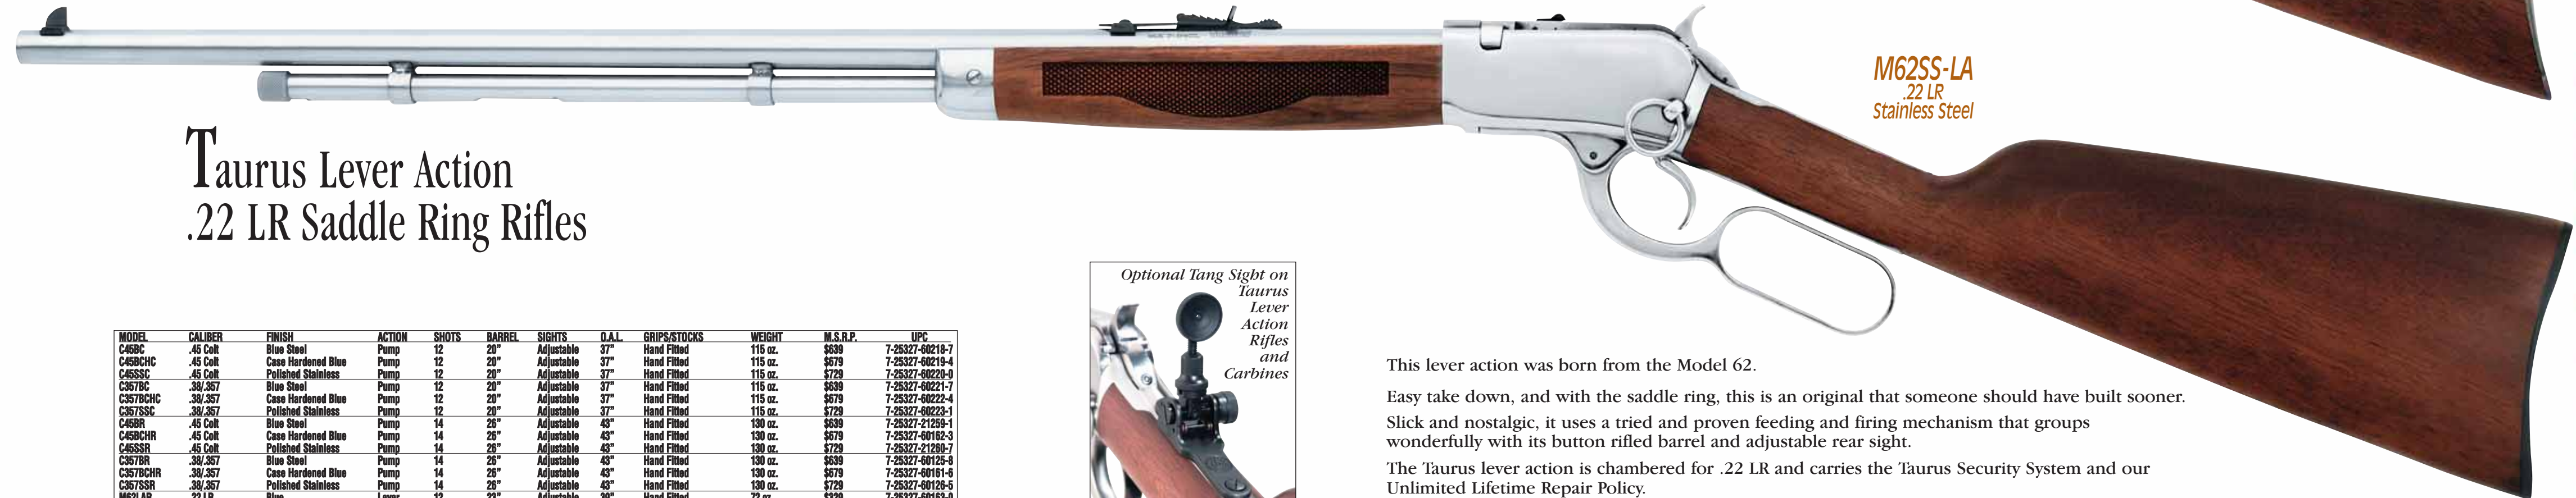

C357BCHC
.38 Special/.357 Magnum
Case Hardened Blue Steel

Optional Tang Sight on Taurus Lever Action Rifles and Carbines

Taurus Lever Action .22 LR Saddle Ring Rifles

MODEL	CALIBER	FINISH	ACTION	SHOTS	BARREL	SIGHTS	O.A.L.	GRIPS/STOCKS	WEIGHT	M.S.R.P.	UPC
C45BC	.45 Colt	Blue Steel	Pump	12	20"	Adjustable	37"	Hand Fitted	115 oz.	$639	7-25327-60218-7
C45BCHC	.45 Colt	Case Hardened Blue	Pump	12	20"	Adjustable	37"	Hand Fitted	115 oz.	$679	7-25327-60219-4
C45SSC	.45 Colt	Polished Stainless	Pump	12	20"	Adjustable	37"	Hand Fitted	115 oz.	$729	7-25327-60220-0
C357BC	.38/.357	Blue Steel	Pump	12	20"	Adjustable	37"	Hand Fitted	115 oz.	$639	7-25327-60221-7
C357BCHC	.38/.357	Case Hardened Blue	Pump	12	20"	Adjustable	37"	Hand Fitted	115 oz.	$679	7-25327-60222-4
C357SSC	.38/.357	Polished Stainless	Pump	12	20"	Adjustable	37"	Hand Fitted	115 oz.	$729	7-25327-60223-1
C45BR	.45 Colt	Blue Steel	Pump	14	26"	Adjustable	43"	Hand Fitted	130 oz.	$639	7-25327-21259-1
C45BCHR	.45 Colt	Case Hardened Blue	Pump	14	26"	Adjustable	43"	Hand Fitted	130 oz.	$679	7-25327-60182-3
C45SSR	.45 Colt	Polished Stainless	Pump	14	26"	Adjustable	43"	Hand Fitted	130 oz.	$729	7-25327-21260-7
C357BR	.38/.357	Blue Steel	Pump	14	26"	Adjustable	43"	Hand Fitted	130 oz.	$639	7-25327-60125-8
C357BCHR	.38/.357	Case Hardened Blue	Pump	14	26"	Adjustable	43"	Hand Fitted	130 oz.	$679	7-25327-60161-6
C357SSR	.38/.357	Polished Stainless	Pump	14	26"	Adjustable	43"	Hand Fitted	130 oz.	$729	7-25327-60126-5
M62LAR	.22 LR	Blue	Lever	12	23"	Adjustable	39"	Hand Fitted	72 oz.	$329	7-25327-60163-0
M62LAR-SS	.22 LR	Stainless Steel	Lever	12	23"	Adjustable	39"	Hand Fitted	72 oz.	$349	7-25327-60164-7