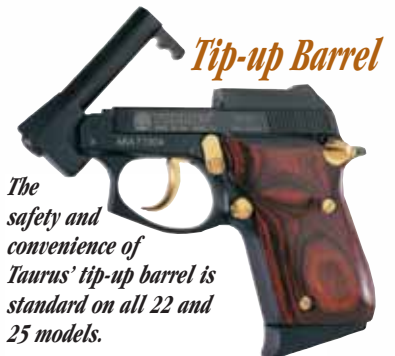

Small Frame Pistols

PP25B
.25 ACP - 9+1 rounds

NEW PINK AND BLACK PEARL MODELS

- Trigger guard mounted magazine release
- PT-25 models have one 9-round magazine

25GPRL
.25 ACP - 9+1 rounds

- Extended magazine base for comfortable hand grip
- Grip choices of checkered wood, Rosewood and Mother of Pearl
- Taurus Security System for added peace of mind
- Blue Steel or Nickel
- Lifetime Repair Policy