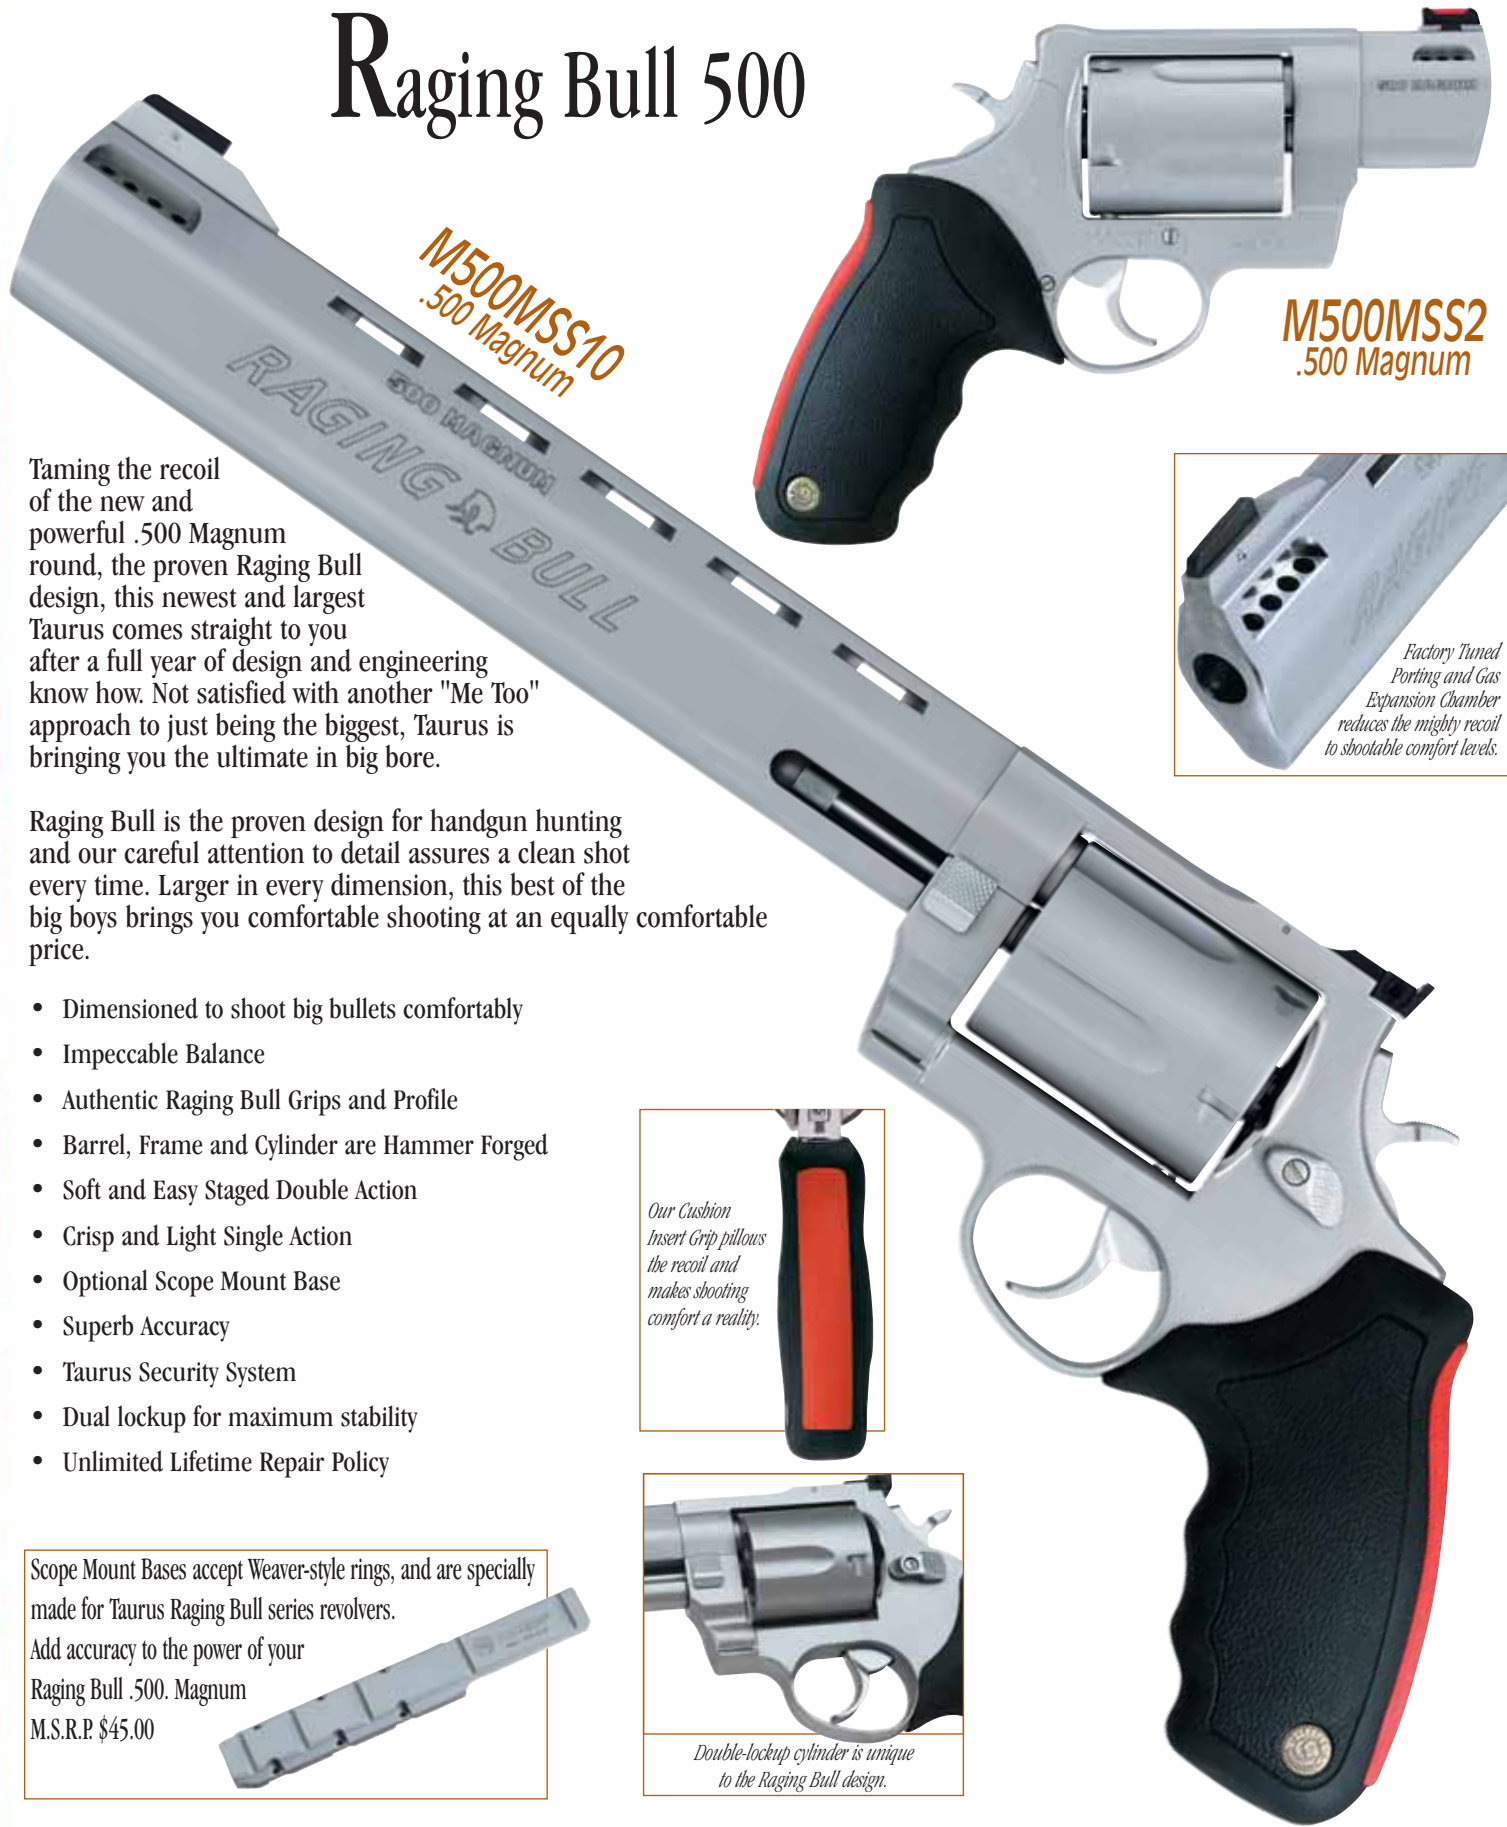

Factory Tuned Porting and Gas Expansion Chamber reduces the mighty recoil to shootable comfort levels.

Our Cushion Insert Grip pillows the recoil and makes shooting comfort a reality.

Raging Bull 500

M500MSS10
.500 Magnum

M500MSS2
.500 Magnum

Taming the recoil of the new and powerful .500 Magnum round, the proven Raging Bull design, this newest and largest Taurus comes straight to you after a full year of design and engineering know how. Not satisfied with another "Me Too" approach to just being the biggest, Taurus is bringing you the ultimate in big bore.

Raging Bull is the proven design for handgun hunting and our careful attention to detail assures a clean shot every time. Larger in every dimension, this best of the big boys brings you comfortable shooting at an equally comfortable price.

- Dimensioned to shoot big bullets comfortably
- Impeccable Balance
- Authentic Raging Bull Grips and Profile
- Barrel, Frame and Cylinder are Hammer Forged
- Soft and Easy Staged Double Action
- Crisp and Light Single Action
- Optional Scope Mount Base
- Superb Accuracy
- Taurus Security System
- Dual lockup for maximum stability
- Unlimited Lifetime Repair Policy