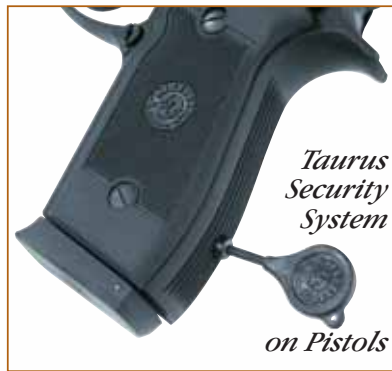

Large Frame Pistols

92B
9 mm - 17+1 rounds

- Familiar open-barrel design
- Controls are frame mounted for easy access

99SS
9 mm - 17+1 rounds

- Blue or Stainless Steel
- Fixed sights on PT92 and PT100
- Ambidextrous 3-Position safety
- 2 blue steel magazines with each gun
- Loaded chamber indicator for added safety
- Taurus Security System for added peace of mind