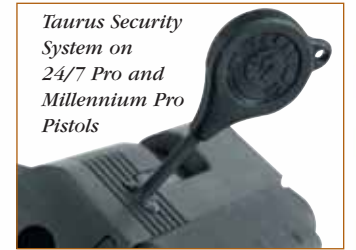

Taurus Security System on PT22 and PT25