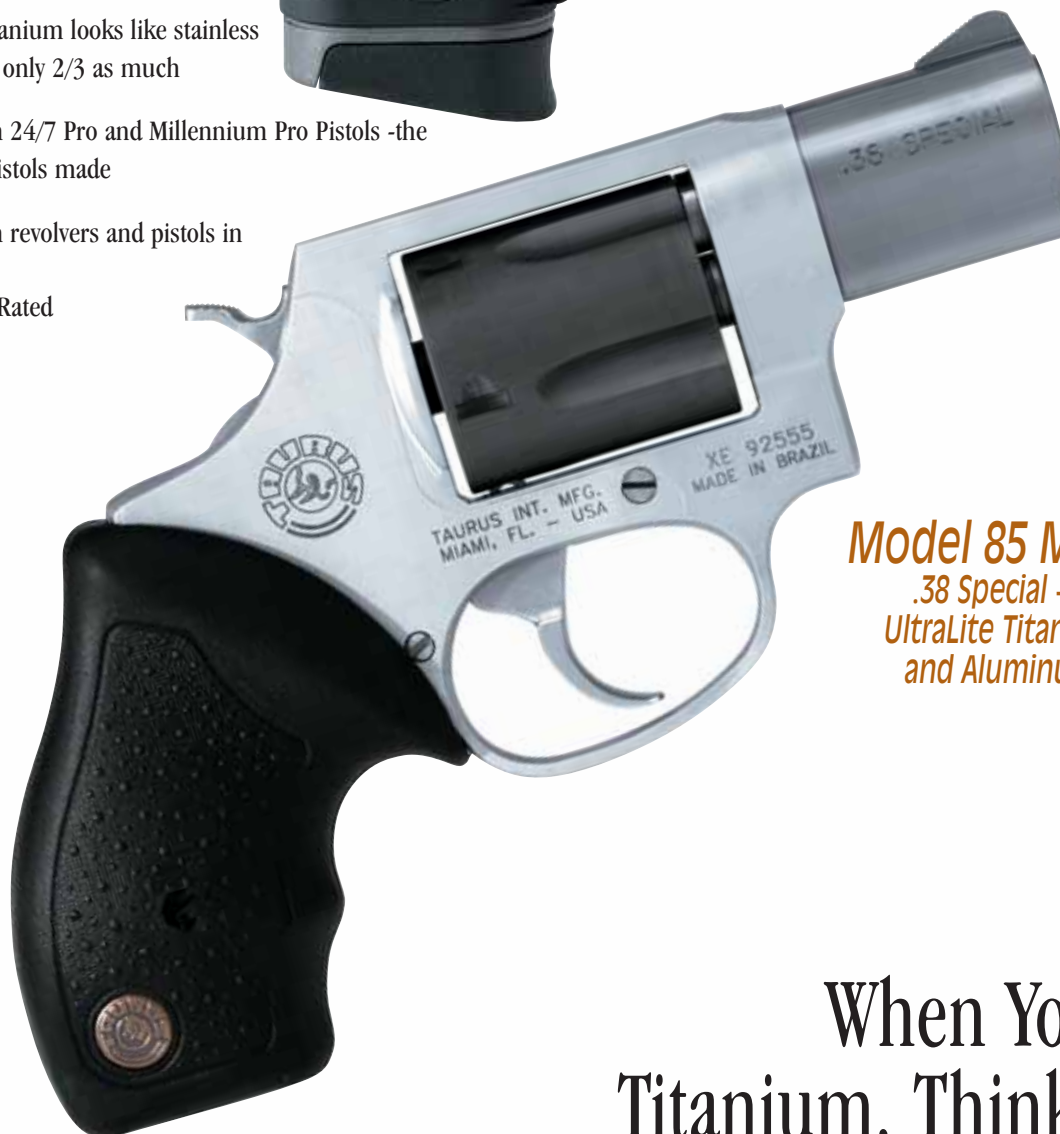

*Model 85 MULTI
.38 Special +P
UltraLite Titanium
and Aluminum*

When You Think Titanium, Think Taurus