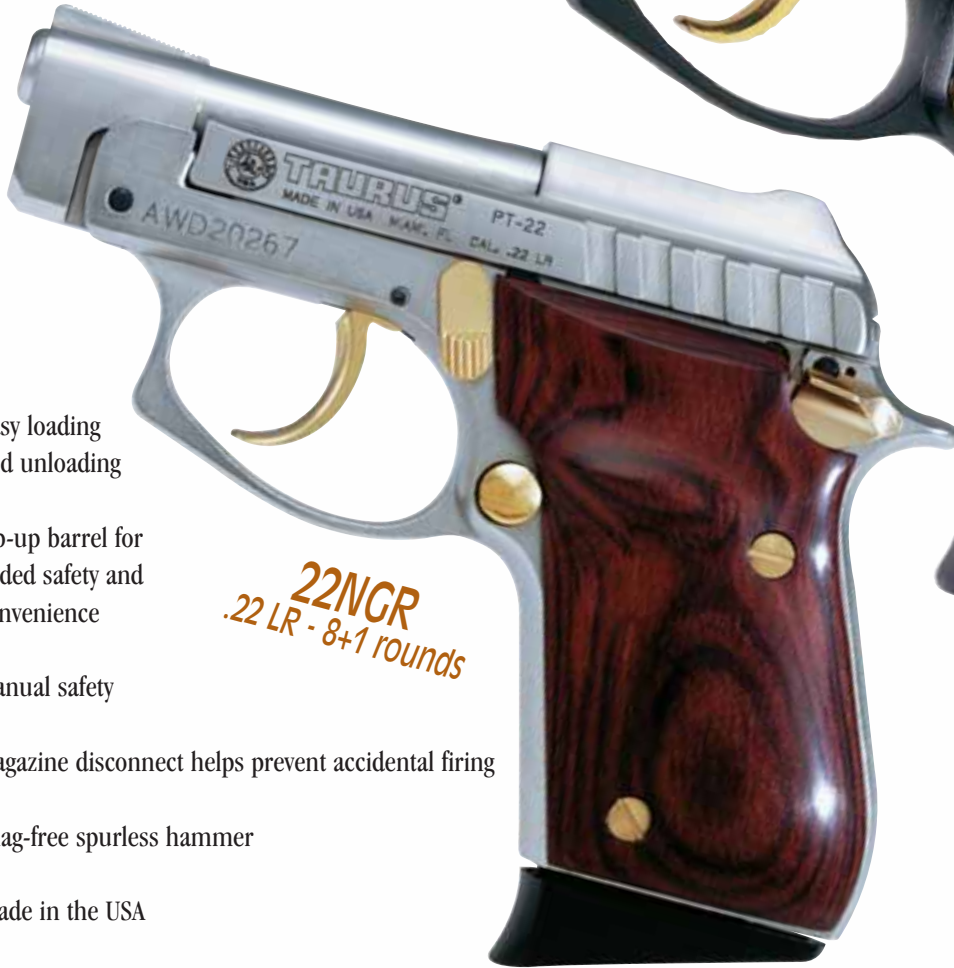

MODEL	CALIBER	FINISH	ACTION	SHOTS	BARREL	SIGHTS	O.A.L.	GRIPS	WEIGHT	M.S.R.P.	UPC
PP22B	.22 L.R.	Blue	DAO	8 + 1	2-3/4"	F/S	5-1/4"	Pink Pearl	12.3 oz.	$252	7-25327-60184-5
PP22N	.22 L.R.	Nickel	DAO	8 + 1	2-3/4"	F/S	5-1/4"	Pink Pearl	12.3 oz.	$252	7-25327-60185-2
PP22BG	.22 L.R.	Blue with Gold Trim	DAO	8 + 1	2-3/4"	F/S	5-1/4"	Pink Pearl	12.3 oz.	$269	7-25327-60186-9
PP22NG	.22 L.R.	Nickel with Gold Trim	DAO	8 + 1	2-3/4"	F/S	5-1/4"	Pink Pearl	12.3 oz.	$269	7-25327-60187-6
22BP	.22 L.R.	Blue	DAO	8 + 1	2-3/4"	F/S	5-1/4"	Black Pearl	12.3 oz.	$236	7-25327-60237-8
22NBP	.22 L.R.	Nickel	DAO	8 + 1	2-3/4"	F/S	5-1/4"	Black Pearl	12.3 oz.	$236	7-25327-60238-5
22BGBP	.22 L.R.	Blue with Gold Trim	DAO	8 + 1	2-3/4"	F/S	5-1/4"	Black Pearl	12.3 oz.	$269	7-25327-60239-2
22NGBP	.22 L.R.	Nickel with Gold Trim	DAO	8 + 1	2-3/4"	F/S	5-1/4"	Black Pearl	12.3 oz.	$269	7-25327-60240-8
22BR	.22 L.R.	Blue	DAO	8 + 1	2-3/4"	F/S	5-1/4"	Rosewood	12.3 oz.	$236	7-25327-31030-3
22NR	.22 L.R.	Nickel	DAO	8 + 1	2-3/4"	F/S	5-1/4"	Rosewood	12.3 oz.	$236	7-25327-31031-0
22NBR	.22 L.R.	Duo-Tone	DAO	8 + 1	2-3/4"	F/S	5-1/4"	Rosewood	12.3 oz.	$236	7-25327-31032-7
22GR	.22 L.R.	Blue with Gold Trim	DAO	8 + 1	2-3/4"	F/S	5-1/4"	Rosewood	12.3 oz.	$252	7-25327-10033-1
22NGR	.22 L.R.	Nickel with Gold Trim	DAO	8 + 1	2-3/4"	F/S	5-1/4"	Rosewood	12.3 oz.	$252	7-25327-31264-2
22GPRL	.22 L.R.	Blue with Pearl Grips	DAO	8 + 1	2-3/4"	F/S	5-1/4"	Mother of Pearl	12.3 oz.	$269	7-25327-31190-4
22NGPRL	.22 L.R.	Nickel with Pearl Grips	DAO	8 + 1	2-3/4"	F/S	5-1/4"	Mother of Pearl	12.3 oz.	$269	7-25327-31265-9
22B	.22 L.R.	Blue	DAO	8 + 1	2-3/4"	F/S	5-1/4"	Checkered Wood	12.3 oz.	$236	7-25327-10020-1
22N	.22 L.R.	Nickel	DAO	8 + 1	2-3/4"	F/S	5-1/4"	Checkered Wood	12.3 oz.	$236	7-25327-10025-6
22NB	.22 L.R.	Duo-Tone	DAO	8 + 1	2-3/4"	F/S	5-1/4"	Checkered Wood	12.3 oz.	$236	7-25327-31028-0
22M	.22 L.R.	8 Round 22 magazine						.22 LR Magazine		$ 22	7-25327-51221-9