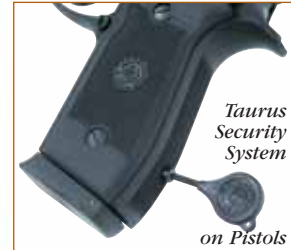

Taurus Pistol Security System

This innovative and patented system is now on the complete line of Taurus pistols. Just like the revolver version, a quarter turn of the key locks the action, preventing the hammer and trigger from moving, and prohibits racking of the slide. Just a quarter turn of the key returns the gun to complete readiness. The Taurus Security System is always included at no additional cost.