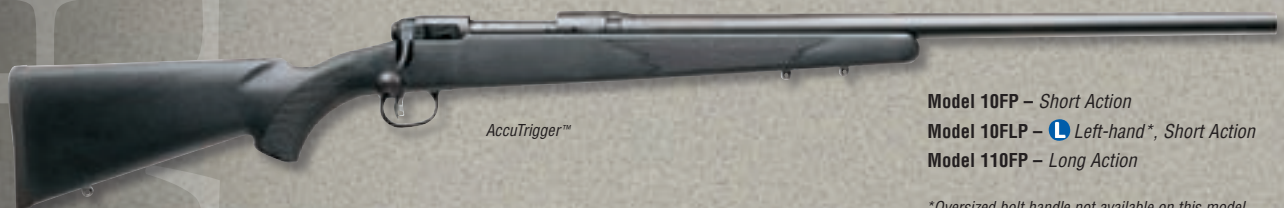

# Law Enforcement Series

**Accuracy is Everything** • In tactical situations, accuracy is everything and Savage rifles are designed with that in mind. Every heavy contour barrel is button rifled for enhanced precision and features a recessed target crown. The floating bolthead ensures both lugs have full bearing on the locking surfaces which eliminates the need to lap the bolt and ensures the headspace on every rifle is set at an absolute minimum. All rifles in this series offer standard features like oversized bolt handles permitting rapid acquisition for follow-up shots. And, Savage's crisp, creep-free AccuTrigger™ allows you to easily adjust trigger pull weight from approximately 1½ to 6 pounds. With stock choices like the well-known H-S Precision Tactical, the Choate or the McMillan, this series is a must for today's security forces. The specialized package model features a Leupold 3.5-10x40mm scope with flip-open lens covers, and Mil Dot reticle, a Farrell Pickett Rail Base, Burris Zee Rings and a Harris bipod. The rifle package is protected by a high performance, weather-proof Storm Case™ for easy transport.