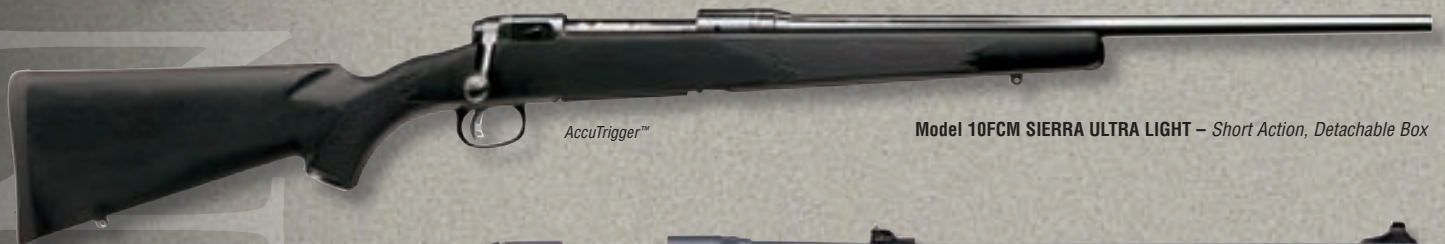

AccuTrigger™

Model 10FCM SIERRA ULTRA LIGHT – Short Action, Detachable Box