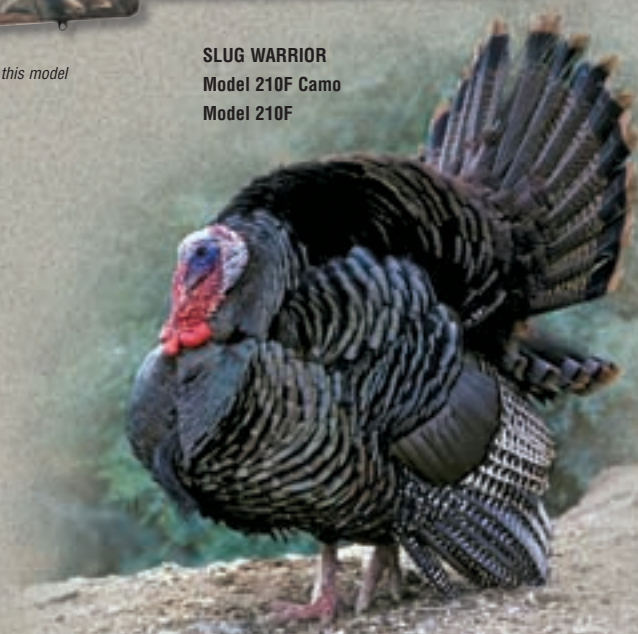

AccuTrigger™ not available on this model

SLUG WARRIOR
Model 210F Camo
Model 210F