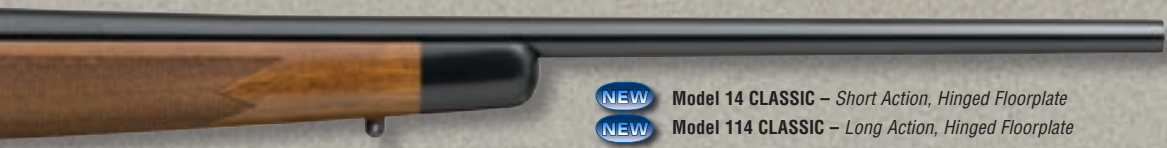

NEW Model 14 CLASSIC – Short Action, Hinged Floorplate
NEW Model 114 CLASSIC – Long Action, Hinged Floorplate