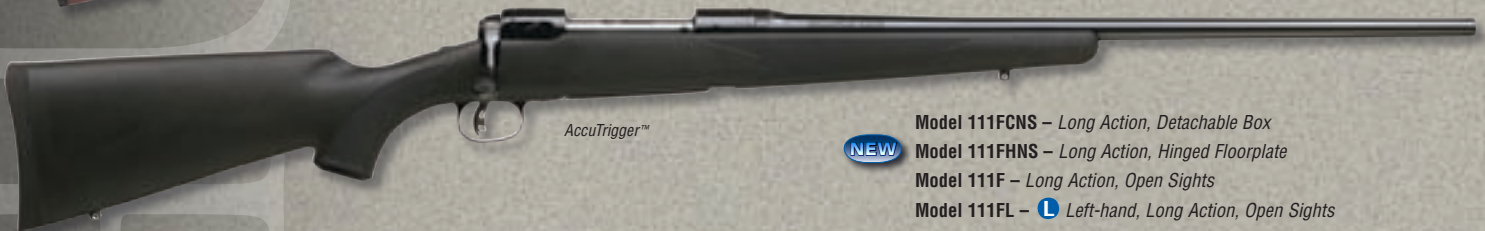

# Hunter Series

**Legendary, Timeless, and Accurate** • The legendary Savage 110 action is widely acclaimed as the best in the industry and the foundation of every Savage centerfire rifle manufactured today. Each rifle in the Hunter Series is one that's chosen season-after-season, by hunters of all ages, for its out-of-the-box accuracy, its unfailing reliability and exceptional value. Add that to the best, easily adjustable trigger in the industry — the AccuTrigger™ — and you have a rifle that cannot be beat. Available in a variety of calibers, stock choices, and magazine choices as well. Choose from blind magazine, detachable box, or new for 2006, hinged floorplate. Our new youth model with adjustable muzzlebrake tames recoil by 30 percent and is perfect for women too. We also offer four models for those of you who are left-handed. No matter what you prefer, this legendary, timeless and accurate series is all about the options.

AccuTrigger™

AccuTrigger™

Model 10FCM SIERRA ULTRA LIGHT – Short Action, Detachable Box

AccuTrigger™

Model 10GY – Youth, Short Action, Open Sights

AccuTrigger™

Model 111FCNS – Long Action, Detachable Box

**NEW**