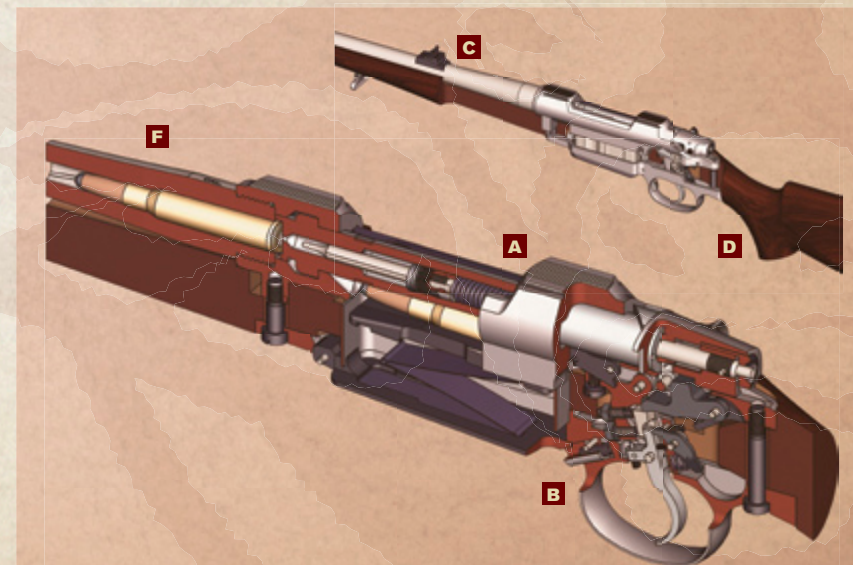

- Jeweled bolt
- Complete action job with trigger pull adjusted to your specifications
- Stock from custom selected wood, gloss finish – glass bedded

SINGLE SET TRIGGER

The CZ single set trigger (SST) system provides the shooter with the options to effectively handle any shooting situation they are presented with.

The SST allows for both a standard hunting trigger and a light target trigger in the same rifle. By operating the rifle in the same manner as any other bolt-action rifle, the trigger is in the "standard" mode with the heavier of the two trigger pulls. By simply pushing the trigger forward until it "clicks" the crisp and light target trigger mode is set.

It has been said that the single set trigger is a better aid to accuracy than a thousand dollar scope.

INSIDE CZ 550 ACTION

The CZ 550 is a Mauser type action. The Mauser 98 action established itself as a viable alternative to the double rifle due to its reliable feeding function over 100 years ago.