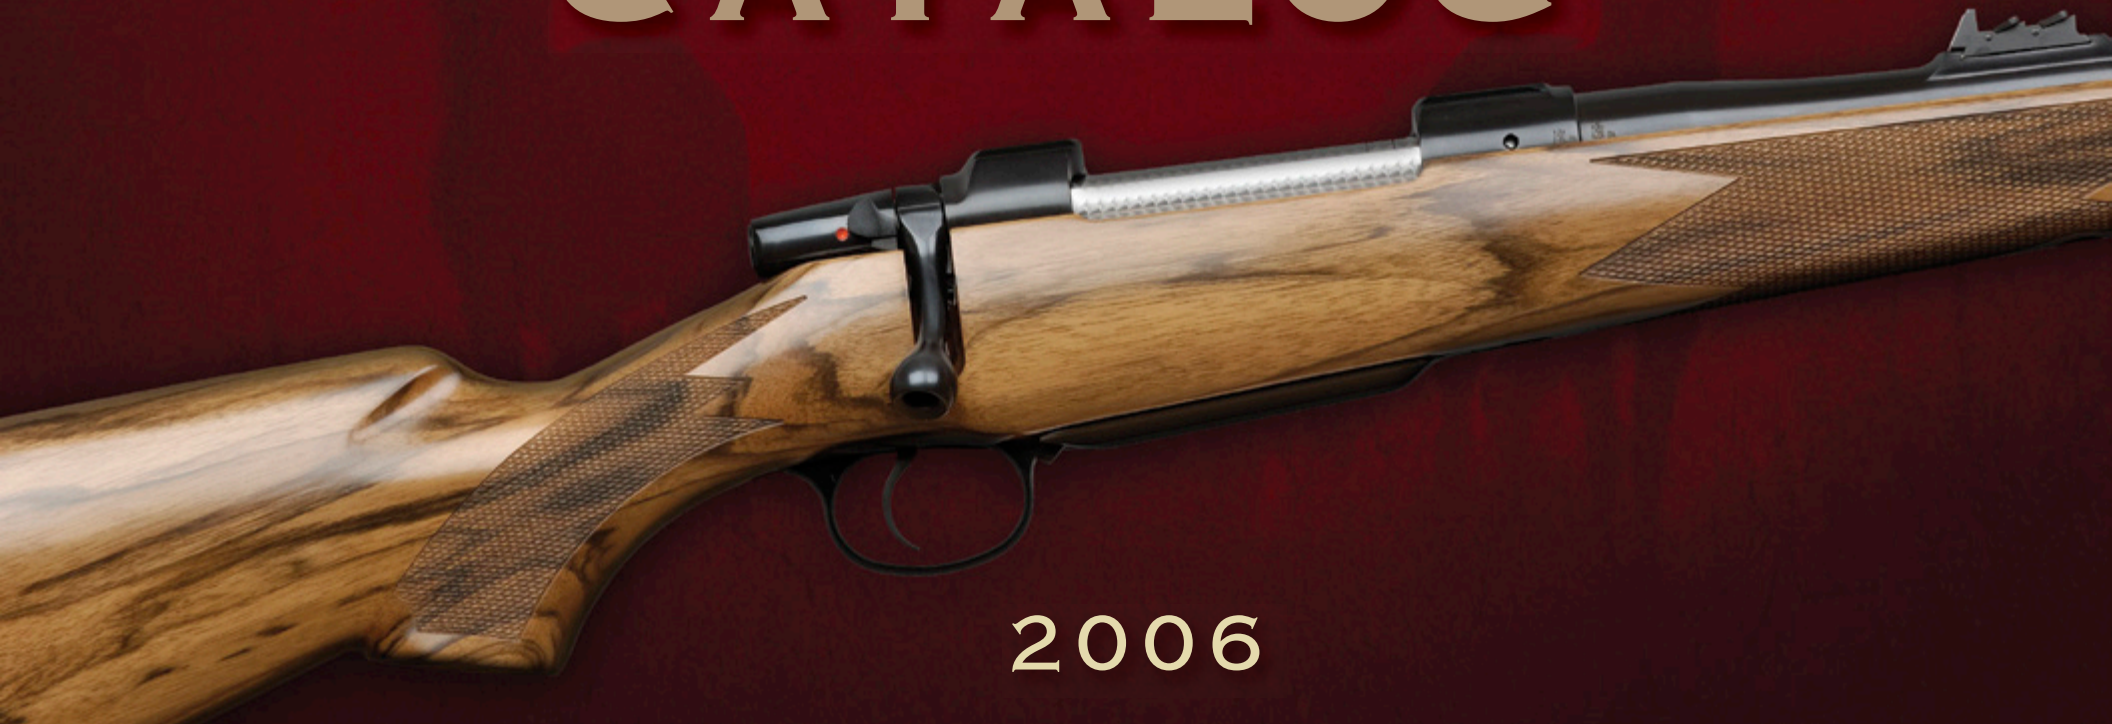

SAFARI
CLASSICS

PRODUCT
CATALOG

2006

CZ-USA

HUNTING AND SPORTING
FIREARMS

A WORD FROM THE PRESIDENT...

During my latest safari in South Africa I had the opportunity to compare my CZ Safari Classics rifle chambered in .450 Rigby to its predecessor, a Brno 602 chambered in .458 WinMag. Made in 1984, the Brno 602 is still in daily service with my PH. Time has put several scratches on the stock and the bluing on the metal parts has worn off, but the majestic look of the rifle and the achievements and hunting stories behind it make me very proud to be associated with CZ.

Ceska Zbrojovka's dangerous game rifles also known as Brno or ZKK rifles have been a common sight in rifle racks across the African continent for more than 30 years. The reliability and features of the CZ 550 Safari Magnum action prove on daily basis that it is one of the best-suited for the pursuit of dangerous game.