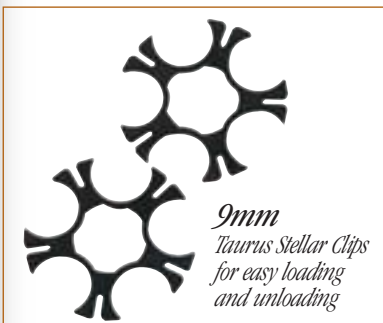

9mm
Taurus Stellar Clips
for easy loading
and unloading

MODEL	CALIBER	FINISH	ACTION	SHOTS	BARREL	SIGHTS	LENGTH	FEATURES	GRIPS	WEIGHT	M.S.R.P
731SS2ULC	.32 Mag.	Matte Stainless	D/A-S/A	6	2"	F/S	6-1/2"	UltraLite	Boot	17 oz.	$438.00
905B2	.9mm	Blue	D/A-S/A	5	2"	F/S	6-1/2"	5 Stellar Clips	Rubber	21 oz.	$383.00
905SS2	.9mm	Matte Stainless	D/A-S/A	5	2"	F/S	6-1/2"	5 Stellar Clips	Rubber	21 oz.	$430.00
M905-CLIPS	.9mm	Stellar Clips for Model 905 - 9mm 5-Pack									
											$ 9.00