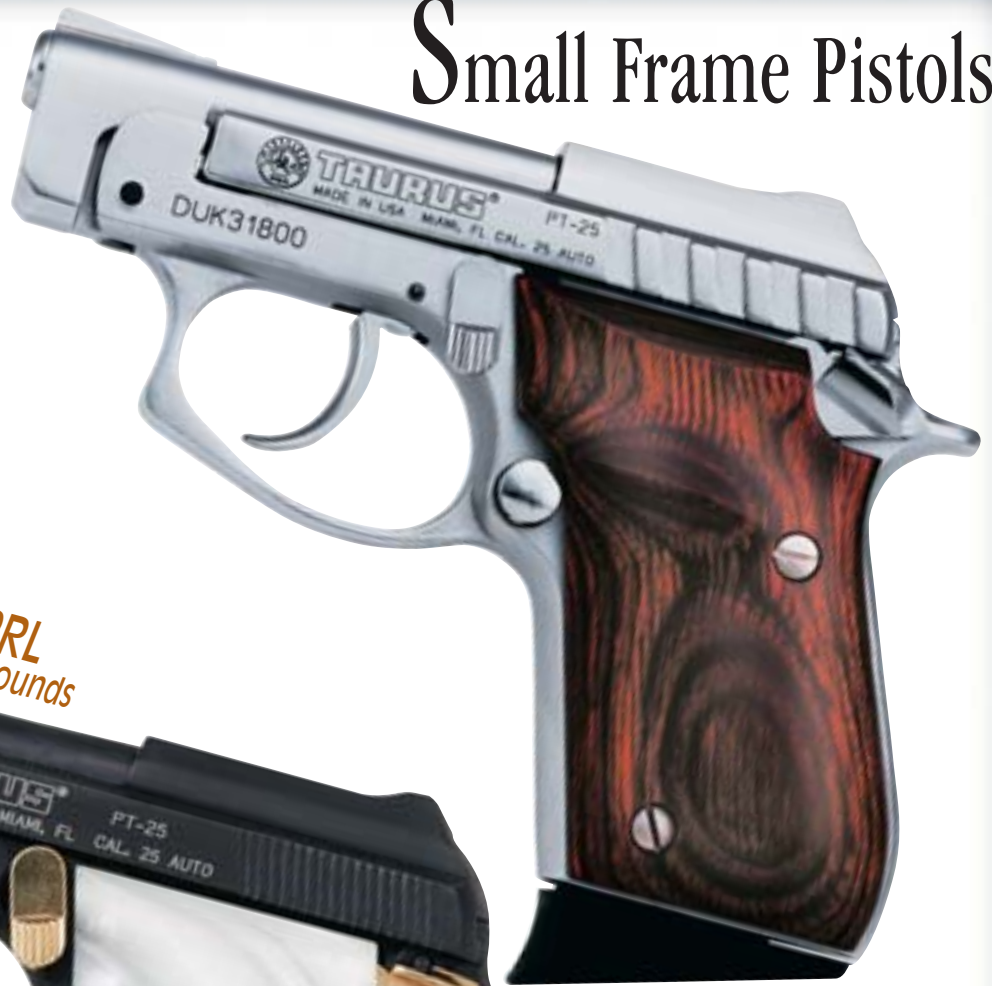

Small Frame Pistols

PT25NR
.25 ACP - 9+1 rounds

PT25GPRL
.25 ACP - 9+1 rounds