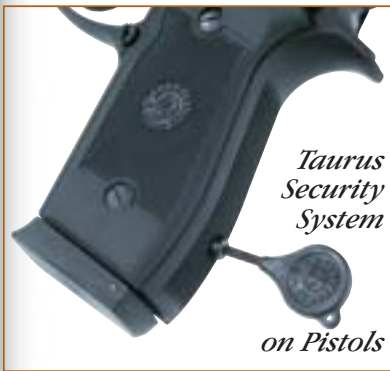

Large Frame Pistols

PT92B
9 mm - 17+1 rounds

- Familiar open-barrel design
- Controls are frame mounted for easy access

- Blue or Stainless Steel
- 3-dot fixed sights on PT92 and PT100
- Ambidextrous 3-Position safety

PT99SS
9 mm - 17+1 rounds

- Loaded chamber indicator for added extra security
- Taurus Security System for added peace of mind