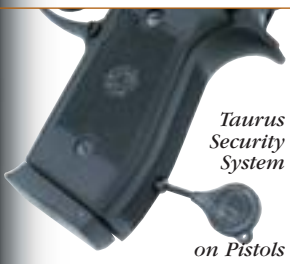

Taurus Security System on CIA Model Revolvers

Taurus Security System on Protector Revolvers

Taurus Millennium Security System

The Taurus Millennium™ family of semi-auto pistols features the Taurus Security System™, which provides instant-ready defense with built-in ability to secure your pistol and make it inoperable at the turn of a key. When the Security System is engaged, the Millennium cannot be fired, cocked, or disassembled, and the gun's manual safety cannot be disengaged. As with our revolver Security System, the device is part of the firearm and cannot be lost, and the same special Security Key works for both the revolver and pistol systems (two keys come with each new gun).

Taurus Security System on Millennium Pistols

Taurus Pistol Security System

Taurus Security System on Pistols

This innovative and patented system is now on the complete line of Taurus pistols. Just like the revolver version, a quarter turn of the key locks the action, preventing the hammer and trigger from moving, and prohibits racking of the slide. Just a quarter turn of the key returns the gun to complete readiness. The Taurus Security System is always included at no additional cost.