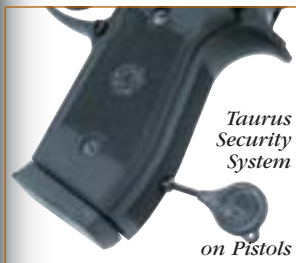

3-Position Safety is a Taurus Innovation

Fig. 1

Try the ambidextrous Three-Position Safety on any Taurus pistol capable of firing in both single action and double action. It's easily operated and provided at no additional charge. Depress with your thumb (Fig. 1) and safely drop the hammer to de-cock the pistol. The safety returns to the OFF position, ready for double action shooting. Push the safety up (Fig. 2) and your cocked pistol is safe to carry in the single action mode. When applied to a de-cocked pistol, safety is ON and the first shot is double action.

Fig. 2

Taurus Pistol Security System

Taurus Security System on Pistols

This innovative and patented system is now on the complete line of Taurus pistols. Just like the revolver version, a quarter turn of the key locks the action, preventing the hammer and trigger from moving, and prohibits racking of the slide. Just a quarter turn of the key returns the gun to complete readiness. The Taurus Security System is always included at no additional cost.

Taurus Security System on PT22 and PT25

Taurus Millennium Security System

Taurus Security System on Millennium Pistols

The Taurus Millennium® family of semi-auto pistols features the Taurus Security System, which provides instant-ready defense with built-in ability to secure your pistol and make it inoperable at the turn of a key. When the Security System is engaged, the Millennium cannot be fired, cocked, or disassembled, and the gun's manual safety cannot be disengaged. As with our revolver Security System, the device is part of the firearm and cannot be lost, and the same special Security Key works for both the revolver and pistol systems (two keys come with each new gun).