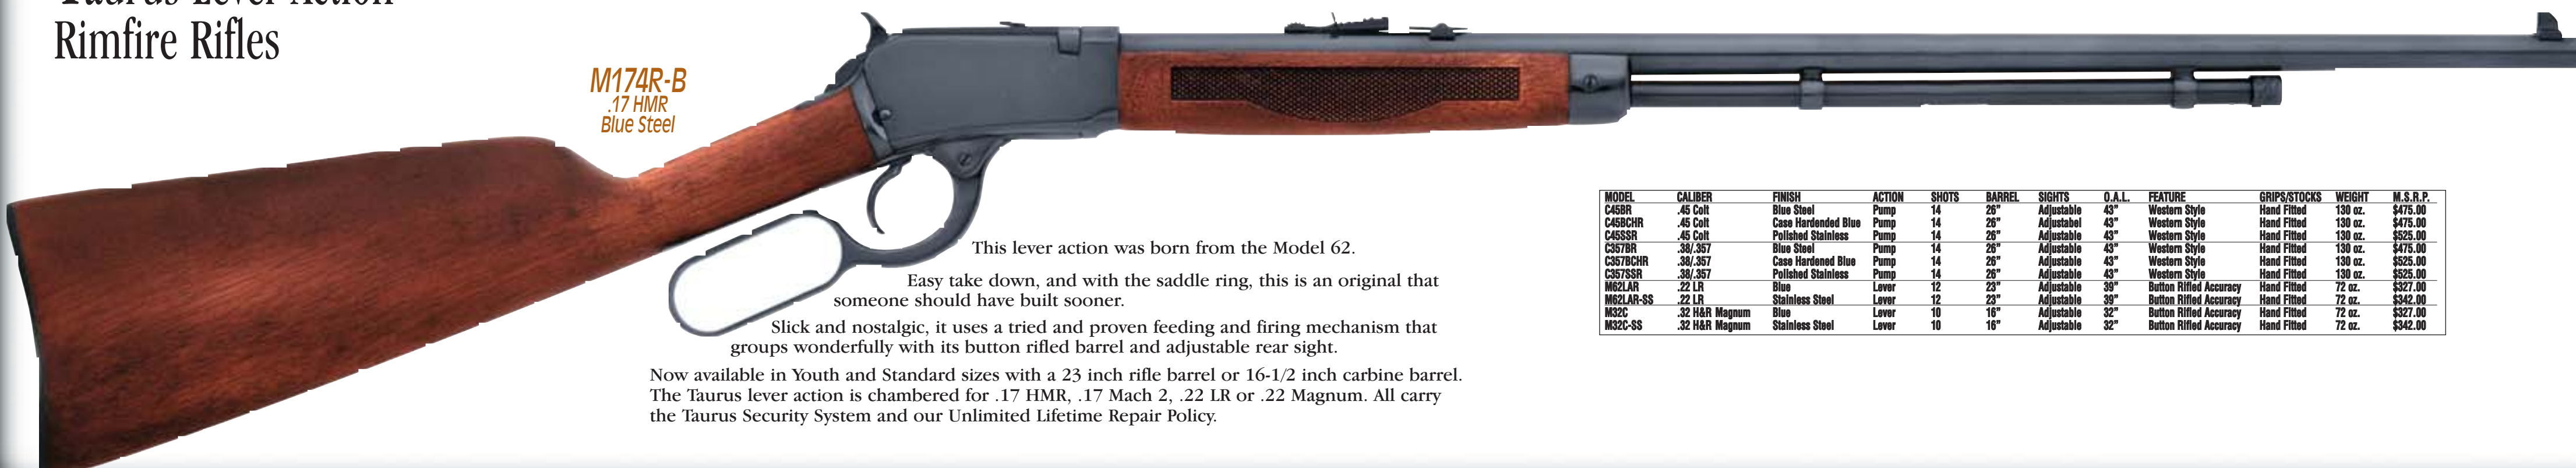

Taurus Lever Action Rimfire Rifles

M174R-B
.17 HMR
Blue Steel

M174R-SS
.17 HMR
Stainless Steel

This lever action was born from the Model 62.

Easy take down, and with the saddle ring, this is an original that someone should have built sooner.

Slick and nostalgic, it uses a tried and proven feeding and firing mechanism that groups wonderfully with its button rifled barrel and adjustable rear sight.

Now available in Youth and Standard sizes with a 23 inch rifle barrel or 16-1/2 inch carbine barrel. The Taurus lever action is chambered for .17 HMR, .17 Mach 2, .22 LR or .22 Magnum. All carry the Taurus Security System and our Unlimited Lifetime Repair Policy.

MODEL	CALIBER	FINISH	ACTION	SHOTS	BARREL	SIGHTS	O.A.L.	FEATURE	GRIPS/STOCKS	WEIGHT	M.S.R.P.
C45BR	.45 Colt	Blue Steel	Pump	14	26"	Adjustable	43"	Western Style	Hand Fitted	130 oz.	$475.00
C45BCHR	.45 Colt	Case Hardened Blue	Pump	14	26"	Adjustable	43"	Western Style	Hand Fitted	130 oz.	$475.00
C45SSR	.45 Colt	Polished Stainless	Pump	14	26"	Adjustable	43"	Western Style	Hand Fitted	130 oz.	$525.00
C357BR	.38/.357	Blue Steel	Pump	14	26"	Adjustable	43"	Western Style	Hand Fitted	130 oz.	$475.00
C357BCHR	.38/.357	Case Hardened Blue	Pump	14	26"	Adjustable	43"	Western Style	Hand Fitted	130 oz.	$525.00
C357SSR	.38/.357	Polished Stainless	Pump	14	26"	Adjustable	43"	Western Style	Hand Fitted	130 oz.	$525.00
M62LAR	.22 LR	Blue	Lever	12	23"	Adjustable	39"	Button Rifled Accuracy	Hand Fitted	72 oz.	$327.00
M62LAR-SS	.22 LR	Stainless Steel	Lever	12	23"	Adjustable	39"	Button Rifled Accuracy	Hand Fitted	72 oz.	$342.00
M32C	.32 H&R Magnum	Blue	Lever	10	16"	Adjustable	32"	Button Rifled Accuracy	Hand Fitted	72 oz.	$327.00
M32C-SS	.32 H&R Magnum	Stainless Steel	Lever	10	16"	Adjustable	32"	Button Rifled Accuracy	Hand Fitted	72 oz.	$342.00

Optional Tang Sight on Taurus Lever Action Rifles and Carbines