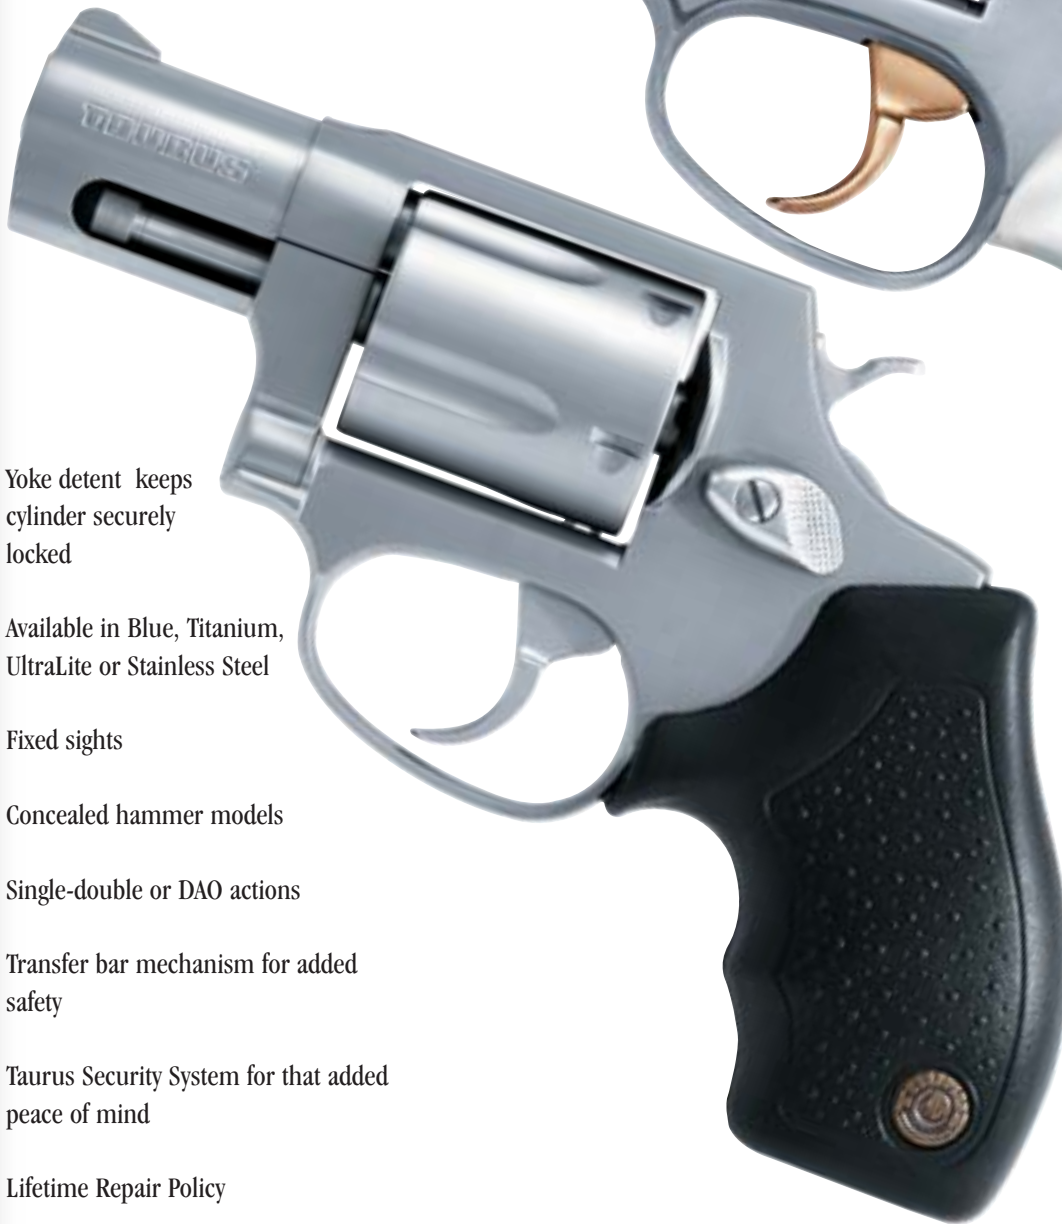

- Yoke detent keeps cylinder securely locked
- Available in Blue, Titanium, UltraLite or Stainless Steel
- Fixed sights
- Concealed hammer models
- Single-double or DAO actions
- Transfer bar mechanism for added safety
- Taurus Security System for that added peace of mind
- Lifetime Repair Policy