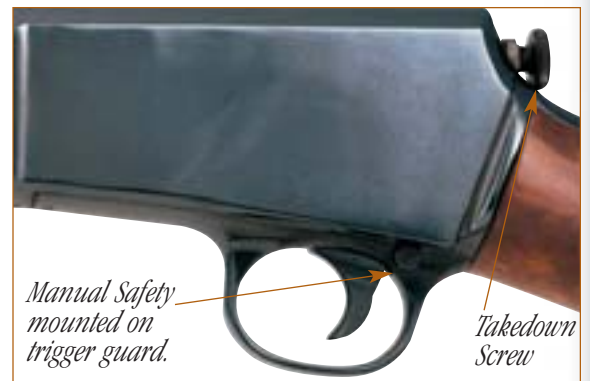

Manual Safety mounted on trigger guard.

Takedown Screw

MODEL	CALIBER	FINISH	ACTION	SHOTS	BARREL	SIGHTS	O.A.L.	FEATURES	STOCKS	WEIGHT	M.S.R.P.
M63R	.22 LR	Blue	Semi-Auto	10	23"	Adj. Rear	32-1/2"	Easy Takedown	Hand Fitted	72 oz.	$295.00
M63R-SS	.22 LR	Stainless Steel	Semi-Auto	10	23"	Adj. Rear	32-1/2"	Easy Takedown	Hand Fitted	72 oz.	$311.00
M63R-SST	.22 LR	Stainless Steel	Semi-Auto	10	23"	Adj. Rear	32-1/2"	Tang Sight	Hand Fitted	72 oz.	$342.00
M62-72LOAD	Rimfire Recharger Loading Tubes for all Taurus Long Guns (2 Tube Pack)										$ 12.00
M63SIGHT	Tang Sight for Model 63, Blue Steel										$ 33.00
M-63MT-B	Scope Mount Base for Model 63, Blue Steel										$ 32.00