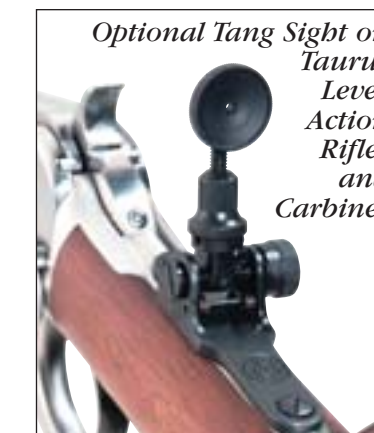

Optional Tang Sight on Taurus Lever Action Rifles and Carbines