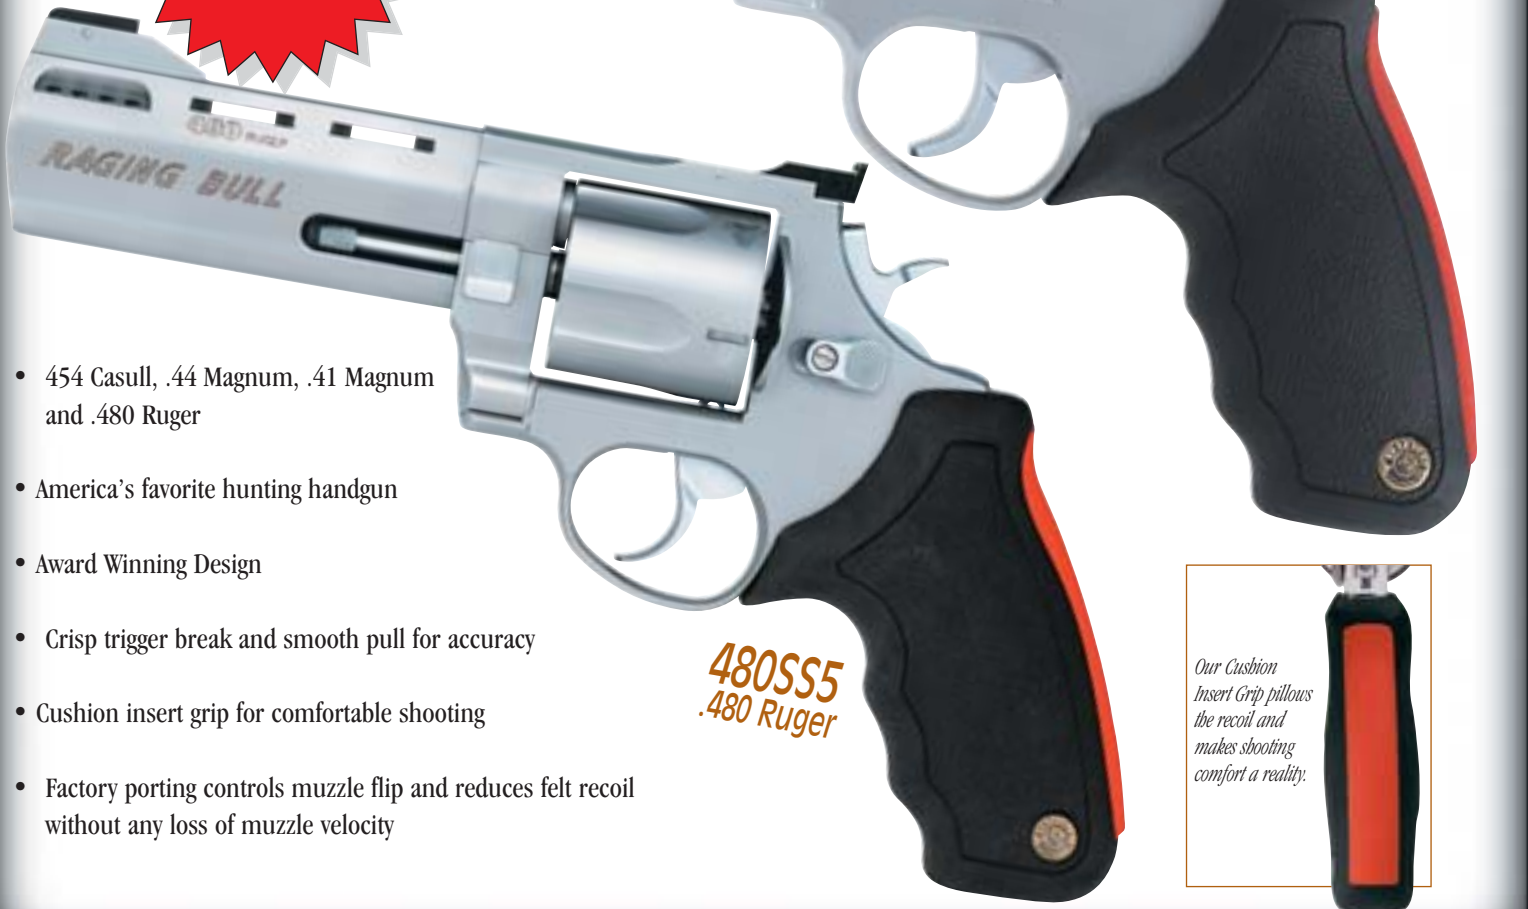

Raging Bull®

M454SS8M
454 Casull

Handgun of the Year

M454SS6
454 Casull

Coming Soon!
New 2 1/4"
Barrels

480SS5
.480 Ruger

- 454 Casull, .44 Magnum, .41 Magnum and .480 Ruger
- America's favorite hunting handgun
- Award Winning Design
- Crisp trigger break and smooth pull for accuracy
- Cushion insert grip for comfortable shooting
- Factory porting controls muzzle flip and reduces felt recoil without any loss of muzzle velocity