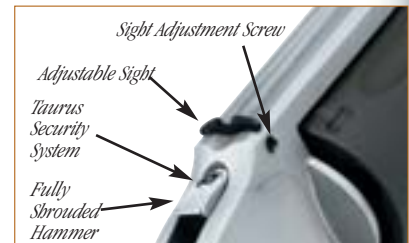

Taurus Protector

M851B2
.38 Special +P

- Zero profile hammer
- Single or Double Action with shrouded cockable hammer

- Transfer bar mechanism for added safety
- Blue
- Matte Stainless Steel
- Lightweight Titanium
- UltraLite Models
- .38 Special +P rated
- Adjustable sights on selected models
- Taurus Security System for added peace of mind
- Lifetime Repair Policy

M651SH2C
.357 Magnum

MODEL	CALIBER	FINISH	ACTION	SHOTS	BARREL	SIGHTS	O.A.L. FEATURES						
			WEIGHT	M.S.R.P.									
851B2	.38 Special +P	Blue	D/A-S/A	5	2"	F/S	6-1/2"	Zero-profile Hammer	Soft Rubber	25 oz.	$383.00		
851SS2	.38 Special +P	Matte Stainless Steel	D/A-S/A	5	2"	F/S	6-1/2"	Zero-profile Hammer	Soft Rubber	25 oz.	$430.00		
851B2UL	.38 Special +P	Blue UltraLite	D/A-S/A	5	2"	A/S	6-1/2"	Int. Adj. Sight	Soft Rubber	16.8 oz.	$414.00		
851SS2UL	.38 Special +P	Stainless UltraLite	D/A-S/A	5	2"	A/S	6-1/2"	Int. Adj. Sight	Soft Rubber	16.9 oz.	$461.00		
851SS2ULT	.38 Special +P	UltraLite Titanium	D/A-S/A	5	2"	A/S	6-1/2"	Int. Adj. Sight	Soft Rubber	15.5 oz.	$539.00		
651B2	.357 Magnum	Blue	D/A-S/A	5	2"	F/S	6-1/2"	Zero-profile Hammer	Soft Rubber	25 oz.	$383.00		
651SS2	.357 Magnum	Matte Stainless Steel	D/A-S/A	5	2"	F/S	6-1/2"	Zero-profile Hammer	Soft Rubber	25 oz.	$430.00