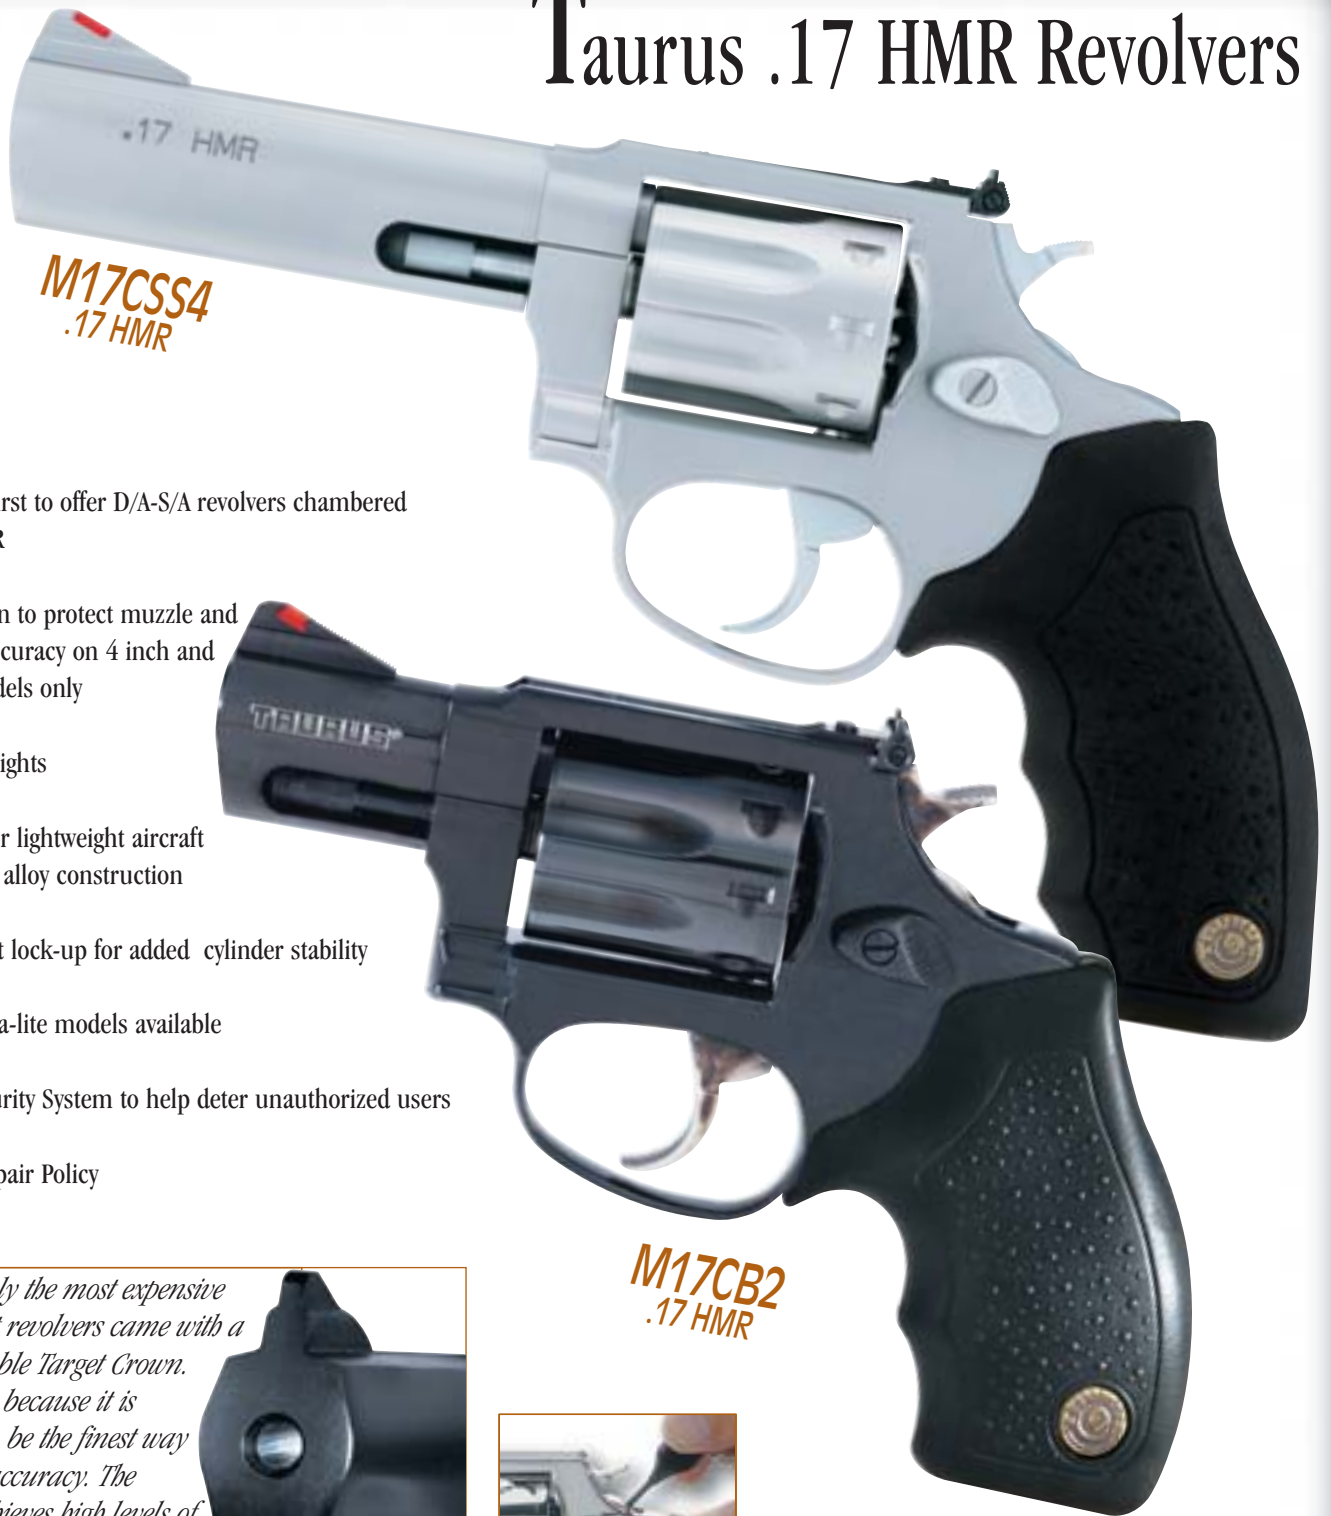

Need information on new 2 1/4 barrel models

Taurus .17 HMR Revolvers

- Taurus is first to offer D/A-S/A revolvers chambered in .17 HMR
- Target Crown to protect muzzle and improve accuracy on 4 inch and 5 inch models only
- Adjustable sights
- Solid steel or lightweight aircraft aluminum alloy construction
- Yoke detent lock-up for added cylinder stability
- 2 inch Ultra-lite models available
- Taurus Security System to help deter unauthorized users
- Lifetime Repair Policy