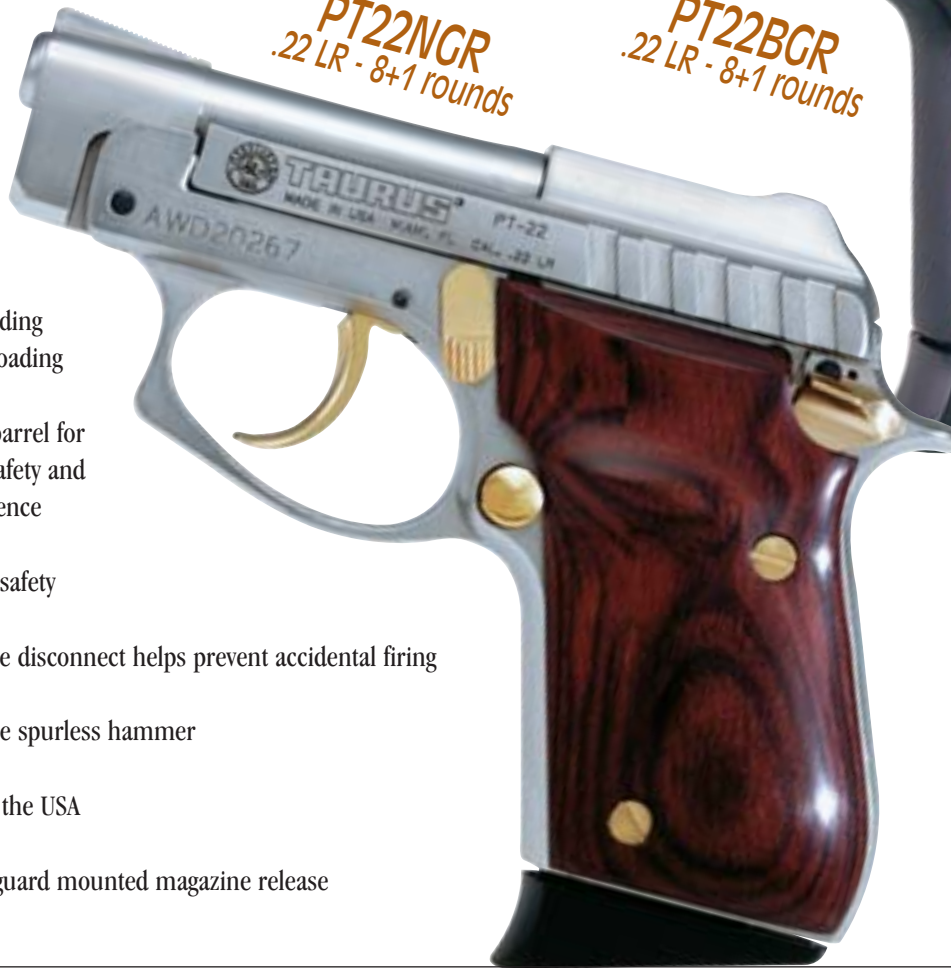

Small Frame Pistols

- Available in .22 LR and .25 ACP
- 20 different configurations to choose from
- PT-22 models have an 8 + 1 capacity

PT22NGR
.22 LR - 8+1 rounds

PT22BGR
.22 LR - 8+1 rounds

- Easy loading and unloading
- Tip-up barrel for added safety and convenience
- Manual safety
- Magazine disconnect helps prevent accidental firing
- Snag-free spurless hammer
- Made in the USA
- Trigger guard mounted magazine release