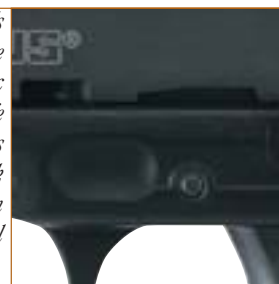

MODEL	CALIBER	FINISH	ACTION	SHOTS	BARREL	SIGHTS	O.A.L.	FEATURES	GRIPS	WEIGHT	M.S.R.P.
PT745B	.45 ACP	Blue Steel	DAO	6+1	3-1/4"	Fixed	6"	2 Magazines	Polymer	20.8 oz.	$461.00
PT745SS	.45 ACP	Stainless Steel	DAO	6+1	3-1/4"	Fixed	6"	2 Magazines	Polymer	20.8 oz.	$479.00
PT745M	6 round magazine for PT745							.45 ACP MAGAZINE			$39.00