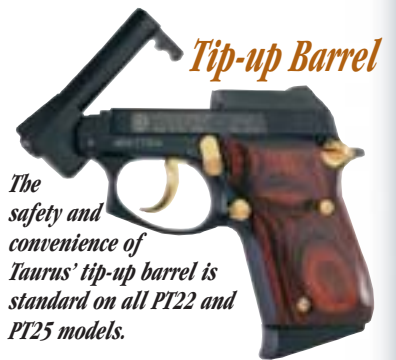

Small Frame Pistols

- Available in .22 LR and .25 ACP
- 20 different configurations to choose from
- PT-22 models have an 8 + 1 capacity

PT22NGR
.22 LR - 8+1 rounds

PT22BGR
.22 LR - 8+1 rounds

- Easy loading and unloading
- Tip-up barrel for added safety and convenience
- Manual safety
- Magazine disconnect helps prevent accidental firing
- Snag-free spurless hammer
- Made in the USA
- Trigger guard mounted magazine release