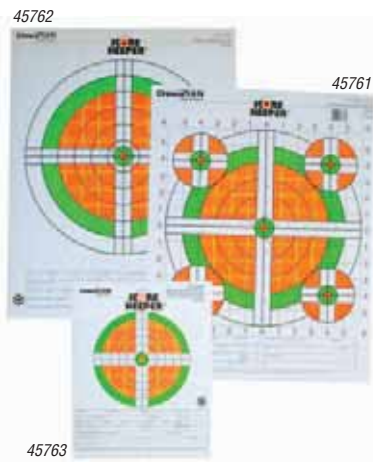

Targets

SCORE KEEPER PAPER TARGETS

The bright fluorescent colors make it easier to pick out your mark and know where you hit. A "built-in" record-keeping section lets you track vital data to refine your loads and zero-in on tight groups. Available for rifles, pistols, and airguns.

Flourescent Scorekeeper Display

42589

O/B Scorekeeper Target Display

42590