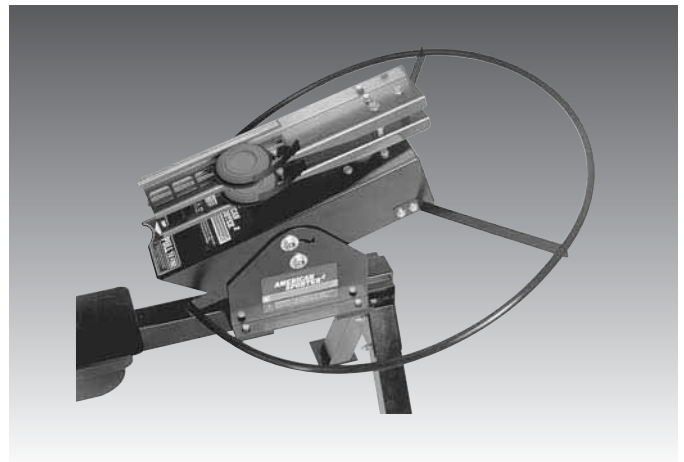

Model No. 40901 String Release Manual Trap

MatchBird™ Seated Single Thrower

A comfortably positioned seat puts the operator at a safe distance from the throwing arm of this fantastic trap. Mount a second trap (sold separately) to throw up to two additional targets. Use your second trap to create a pair of standard traps, or to throw rabbit targets by mounting it on the side of the stand. Features safety indicator ring, 3/4 cock, and doubles capability. Throws all size targets and includes post mount and truck hitch attachment.

Model No. 40904 Seated Single Thrower

Super Sport™ Hand Thrower

This clay target thrower takes hand-tossing targets to a new level. No matter where you take your shooting sports, you can take this outstanding thrower with you. It's fully adjustable for all sizes of sporting clays targets—from standard, midi and mini to the mind-boggling rabbit.

Model No. 40900 Super Sport™
Hand Thrower

American Sporter® 2

Whether you're a course operator or just serious about your shooting, the American Sporter² is your kind of trap. It's dynamically balanced design centers the trap's throwing energy directly to the arm delivering well over 100-yards-plus throws with no target tailing. Consistently simulates any flight pattern and throws a flock of clays: mini, midi, rabbit and battue. Adjustment is easy and trap can be mounted horizontally, vertically, or on a stand. It requires no electrical power so you can take it anywhere. Safety zone indicator ring marks path of throwing arm and the shielded pull trigger makes it as safe as it is simple to operate. Photo below shows two traps mounted on a trap stand using a Fur 'n Feather adaptor. Use the top trap for bird targets, the side mounted trap for rabbit targets. All mounting hardware included.