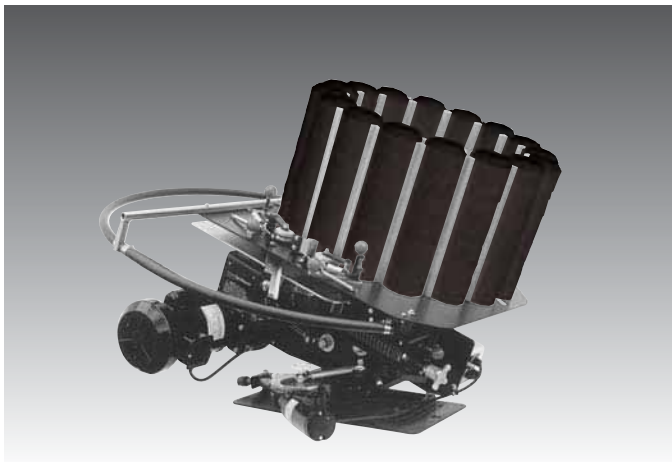

2004 Product Catalog

Traps

Auto-FlightMaster™ Model II Doubles Trap

Features

- Featuring new **Target Control System** that duplicates the best handset doubles
- New adjustable base ensures true target flight
- Converts from singles to doubles in seconds
- Throwing distance: Adjustable 35 to 60+ yards
- Vertical adjustment 12° to 30°
- Windage adjustment $\pm 10^\circ$
- Five adjustable throwing angles: 26.5°, 34.5°, 42.5°, 50° and 60° (duplicates handset 1-5 holes)
- All mechanical - no hydraulics; unaffected by temperature extremes
- Low profile - 36" high
- Open design concept
- Cam driven elevator - easy on targets
- Solenoid activated "instant release"
- 550 target capacity