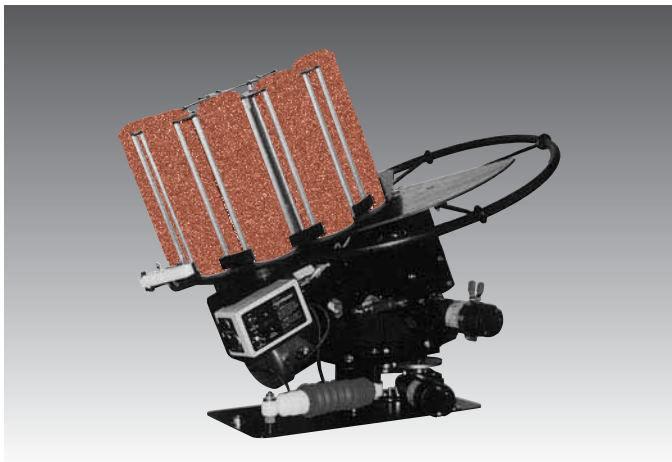

Model No. 40260 - 12 V
Model No. 40264 - 110 V

Dimensions: 47" x 38" x 34"
Product Weight: 215 lbs.
Shipping Weight: 255 lbs.

Auto-FlightMaster™ Skeet Model II SK

Features

- Improved Target Retainer System
- Splits wet or painted together targets
 - Adjustable height to accommodate any brand target
- Fewer parts, less maintenance
- "Instant" release trigger solenoid
- 110 VAC powered with built-in 15 amp circuit breaker
- Low voltage control wiring
- 100 foot release cord
- Throwing distance: Adjustable 40 to 90+ yards
- Vertical adjustment: 12° to 30°
- "Tailing" adjustment: ±15°
- Built-in safe release switch
- Turnbuckle windage adjustment ±15°
- 400 target capacity

Model No. 40266
Dimensions: 47" x 38" x 34"
Product Weight: 225 lbs.
Shipping Weight: 265 lbs.

Traps

Auto-FlightMaster™ Wobble Model II ATW

- Converts from AT trap to wobble version in seconds
- 15°-30° vertical range of motion
- Wobble motor runs on same circuit as oscillating motor with random interruption for longer motor life
- Kit available to install on existing Outers AT trap

Model No. 40268 Wobble Trap
Model No. 40278 Wobble Kit for AT

Rabbit Trap

- Fully automatic, 280 target capacity
- Adjustable arm, throws rabbit, chondelle, and teal style targets
- Available in 12V DC or 110V AC
- Unique adjustable target splitter; allows throwing targets with color showing regardless of trap position
- Self cleaning target chute eliminates broken target jam-ups
- Fast re-cock time for report pairs