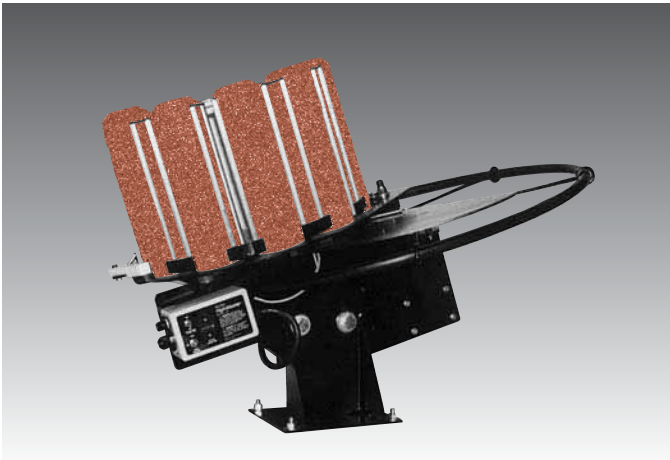

Auto-FlightMaster™ Sporting Clays Model II SC

Features

- Improved Target Retainer System
- Splits wet or painted together targets
- Adjustable height to accommodate any brand target
- Fewer parts, less maintenance
- 12 VDC powered with built-in 50 amp circuit breaker
- 110 VAC powered with built-in 15 amp circuit breaker
- 100 foot release cord
- Throwing distance: Adjustable 40 to 90+ yards
- Vertical adjustment: Capable of throwing targets 0° to 70°, depending on the angle of mounting; trap adjusts from 0° to 45°
- 300 target capacity - Expandable to 400

Model No. 40260 - 12 V
Model No. 40264 - 110 V

Dimensions: 47" x 38" x 34"
Product Weight: 215 lbs.
Shipping Weight: 255 lbs.