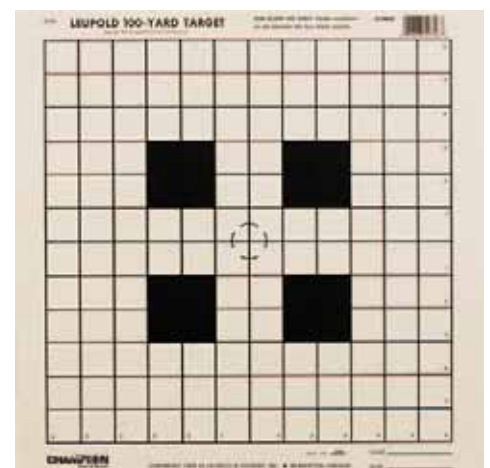

50 yd. Pistol Slow Fire

Size: 21" x 24", paper

40734 B-6(P) 100 Pack

100 yd. Small Bore Rifle (Single Bull)

Official in all dimensions but used for practice only.

Single 8" bull • 7-8-9-10 rings black • Size: 14" x 14", paper

40762 GTQ-4(P) 12 Pack

40777 TQ-4(P) 100 Pack

100 yd. Scope Sighting-In

Center crosshairs on dot between four black squares. Not official. Size: 14" x 14", tagboard.

40746 GA-53 12 Pack

40741 G-53 100 Pack

Targets

75 ft. Small Bore Rifle

Official in all dimensions but used for practice only. It is also used for sighting shots. Single bull • 6-7-8-9-10 rings black • Size: 4" x 6", tagboard
40758 GTQ-2 24 Pack