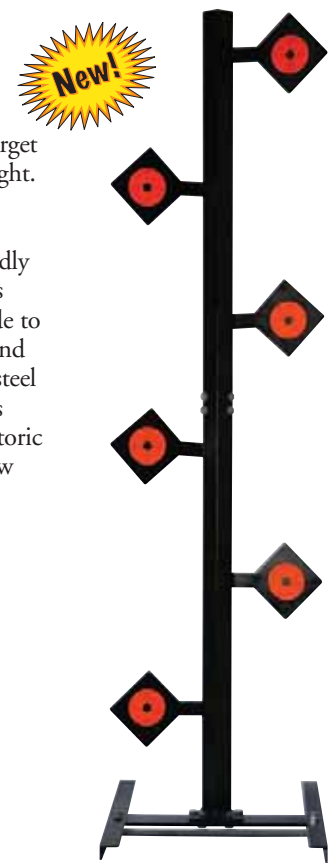

Metal Auto Reset Target

Nothing makes shooting more fun than having a moving, interactive target. The Auto Reset Target is one of our most exciting targets, for one or two shooters. Simply set this no-stake target on the ground in your designated safe shooting zone and plink away. Once you've conquered all bottom targets, simply shoot the top to reset.

- 40880 .22 Auto Reset Target

Metal Target Tree

Our new metallic target tree is a dueler's delight. Grab your favorite shooting buddy and have yourself a friendly competition. Targets move easily from side to side for fast action and hours of fun. Solid steel construction ensures you will have an historic feud with your fellow shooters.

- 40881 .22 Metal Tree Target