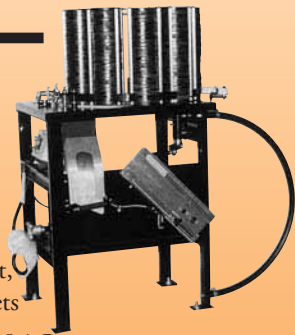

Model No. 40266
Dimensions: 47" x 38" x 34"
Product Weight: 225 lbs.
Shipping Weight: 265 lbs.

Traps

Auto-FlightMaster™ Wobble Model II ATW

- Converts from AT trap to wobble version in seconds
- 15°-30° vertical range of motion
- Wobble motor runs on same circuit as oscillating motor with random interruption for longer motor life
- Kit available to install on existing Outers AT trap

Model No. 40268 Wobble Trap
Model No. 40278 Wobble Kit for AT

Rabbit Trap

- Fully automatic, 280 target capacity
- Adjustable arm, throws rabbit, chondelle, and teal style targets
- Available in 12V DC or 110V AC
- Unique adjustable target splitter; allows throwing targets with color showing regardless of trap position
- Self cleaning target chute eliminates broken target jam-ups
- Fast re-cock time for report pairs