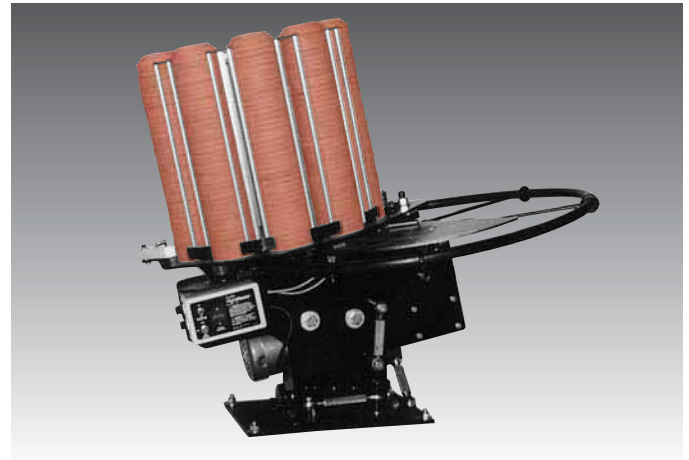

Model No. 40269

Dimensions: 48" x 43" x 36"
Product Weight: 265 lbs.
Shipping Weight: 305 lbs.

Auto-FlightMaster™ Sporting Clays Model II SC

Features

- Improved Target Retainer System
- Splits wet or painted together targets
- Adjustable height to accommodate any brand target
- Fewer parts, less maintenance
- 12 VDC powered with built-in 50 amp circuit breaker
- 110 VAC powered with built-in 15 amp circuit breaker
- 100 foot release cord
- Throwing distance: Adjustable 40 to 90+ yards
- Vertical adjustment: Capable of throwing targets 0° to 70°, depending on the angle of mounting; trap adjusts from 0° to 45°
- 300 target capacity - Expandable to 400

Model No. 40260 - 12 V
Model No. 40264 - 110 V

Dimensions: 47" x 38" x 34"
Product Weight: 215 lbs.
Shipping Weight: 255 lbs.

Auto-FlightMaster™ Skeet Model II SK

Features

- Improved Target Retainer System
- Splits wet or painted together targets
 - Adjustable height to accommodate any brand target
- Fewer parts, less maintenance
- "Instant" release trigger solenoid
- 110 VAC powered with built-in 15 amp circuit breaker
- Low voltage control wiring
- 100 foot release cord
- Throwing distance: Adjustable 40 to 90+ yards
- Vertical adjustment: 12° to 30°
- "Tailing" adjustment: ±15°
- Built-in safe release switch
- Turnbuckle windage adjustment ±15°
- 400 target capacity