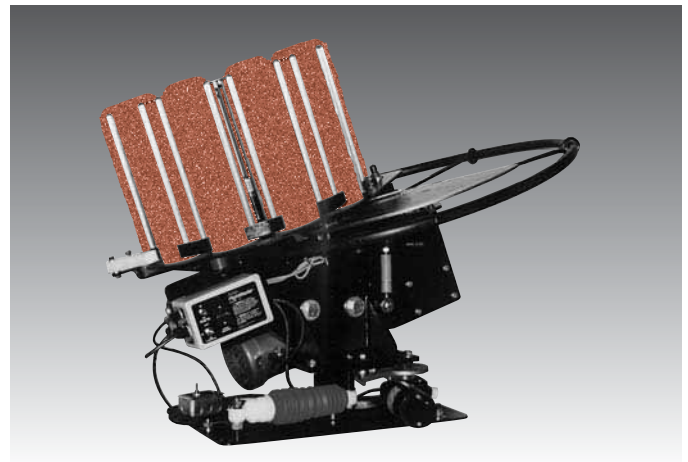

2004 Product Catalog

Traps

Auto-FlightMaster™ Model II Doubles Trap

Features

- Featuring new **Target Control System** that duplicates the best handset doubles
- New adjustable base ensures true target flight
- Converts from singles to doubles in seconds
- Throwing distance: Adjustable 35 to 60+ yards
- Vertical adjustment 12° to 30°
- Windage adjustment $\pm 10^\circ$
- Five adjustable throwing angles: 26.5°, 34.5°, 42.5°, 50° and 60° (duplicates handset 1-5 holes)
- All mechanical - no hydraulics; unaffected by temperature extremes
- Low profile - 36" high
- Open design concept
- Cam driven elevator - easy on targets
- Solenoid activated "instant release"
- 550 target capacity

Model No. 40252/40253

Dimensions Assembled: 48" x 43" x 36"
Product Weight: 375 lbs.
Shipping Dimensions: 44" x 48" x 46"
Shipping Weight: 465 lbs.

Auto-FlightMaster™ American Trap Model II AT

Features

- Improved Target Retainer System
- Splits wet or painted together targets
- Adjustable height to accommodate any brand target
- Fewer parts less maintenance
- "Instant" release trigger solenoid
- Will convert for hand-set doubles
- Same 3-hole mounting bolt pattern as the original handset traps
- Throwing distance: Adjustable 35 to 55+ yards
- Vertical adjustment 12° to 30°
- Windage adjustment: $\pm 10^\circ$
- Five adjustable throwing angles: 26.5°, 34.5°, 42.5°, 50° and 60° (duplicates handset 1-5 holes)
- 110 VAC powered with built-in 15 amp circuit breaker
- 8 foot remote on/off/safe release cord and 100 foot release cord
- 300 target capacity - Expandable to 400