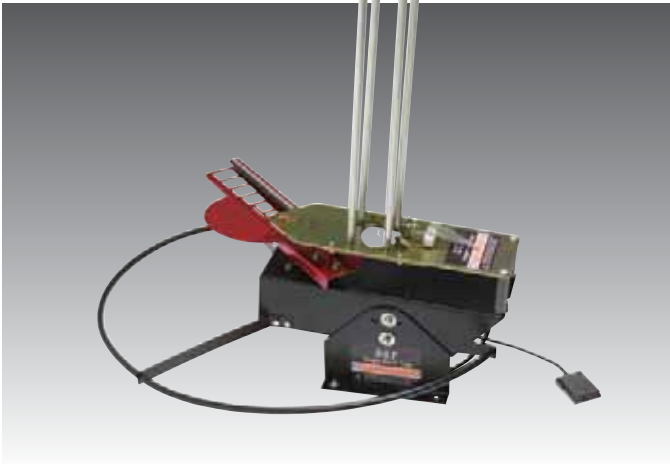

Model No. 40268 Wobble Trap
Model No. 40278 Wobble Kit for AT

Rabbit Trap

- Fully automatic, 280 target capacity
- Adjustable arm, throws rabbit, chondelle, and teal style targets
- Available in 12V DC or 110V AC
- Unique adjustable target splitter; allows throwing targets with color showing regardless of trap position
- Self cleaning target chute eliminates broken target jam-ups
- Fast re-cock time for report pairs

Model No. 45268 - 12V
Model No. 45269 - 110V

Dimensions Assembled: 38" x 23" x 46"
Product Weight: 236 lbs.
Shipping Dimensions: 42" x 30" x 48"
Shipping Weight: 356 lbs.

180-Sporter

- Lightweight and portable
- Magazine capacity of 180 targets and is removable for ease of transport
- Will throw 3000-5000 targets when fully charged
- 100 ft. release cord with foot pedal release
- Fast cycle time
- Targets delivered directly to the throwing arm
- Maximum throwing distance approximately 70 yards
- On/Off Safe Release switch and arm path indicator ring
- Heavy duty clutch, frame, mainspring and cocking motor with gearbox
- Easily adjustable mainspring and adjustable elevation
- All wiring out of sight
- Throws standard 108 mm clay targets

Model No. 45320 180-Sporter Electric Trap

Dimensions Assembled: 34" x 34" x 27"
Product Weight: 55 lbs.
Shipping Dimensions: 27" x 17" x 18"
Shipping Weight: 90 lbs.

SST Electric Trap

The SST Electric Trap is a 12V battery-powered trap is designed for the active shooter looking for a lightweight and portable clay thrower. Its ability to throw 3000-5000 standard 108mm targets up to 70 yards when fully charged and its fast cycle time make it perfect for sporting clays, trap and skeet shooting. It has a magazine capacity of 50 targets and is removable for transportation. It comes with a 100 ft. release cord with foot pedal release, an On/Off/Safe Release switch and an arm path indicator rings.