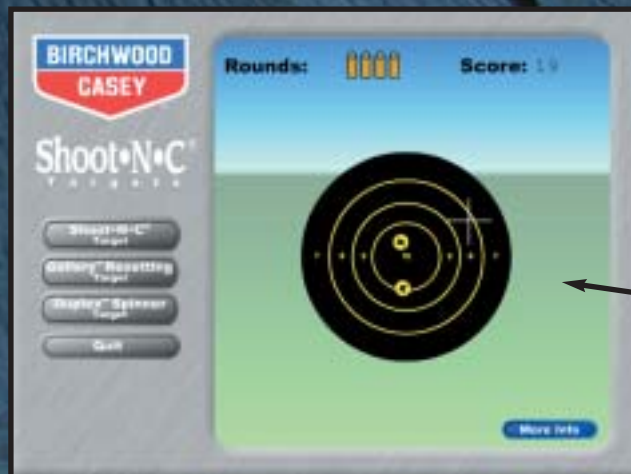

Birchwood Casey® Web Site

Would you like more information on a particular product?

Visit us online at www.birchwoodcasey.com.

You will find our entire line of products including detailed information about our company and how to use the products.

Also be sure to test your marksmanship with our

interactive shooting range. We've set up

a Shoot•N•C® Target, Gallery™ Resetting Target

and Duplex™ Spinner Target for you to try

out online. Contact us at

www.birchwoodcasey.com or by calling 800.328.6156.

Visit Us Online!

www.birchwoodcasey.com

Try our
interactive
game!