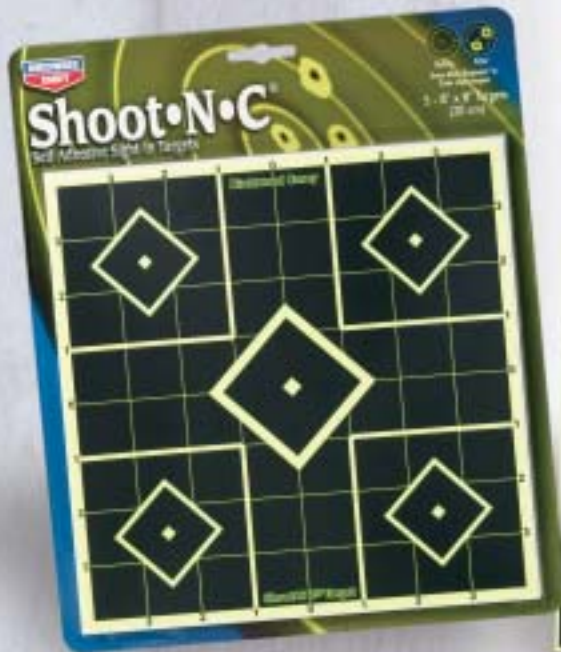

Shoot•N•C® Targets

Shoot•N•C® Sight-In Targets

Five targets on one sheet, each "exploding" in color upon impact. Use center target for sighting-in, and four smaller targets for testing results of various ballistic loads or for confirmation of sight-in groups. Convenient one-inch numbered grid lines simplify scope adjustments. SHOOT•N•C Targets work with all calibers, feature scratch-proof coating for durability in the field, and are self-adhesive. Apply over conventional "grid" pattern targets and add a little color to you next target practice!

- Large "stadia" lines for centering and helping prevent canting.
- 12" x 12" target size for sighting-in up to 400 yards with scopes as low as 3X.