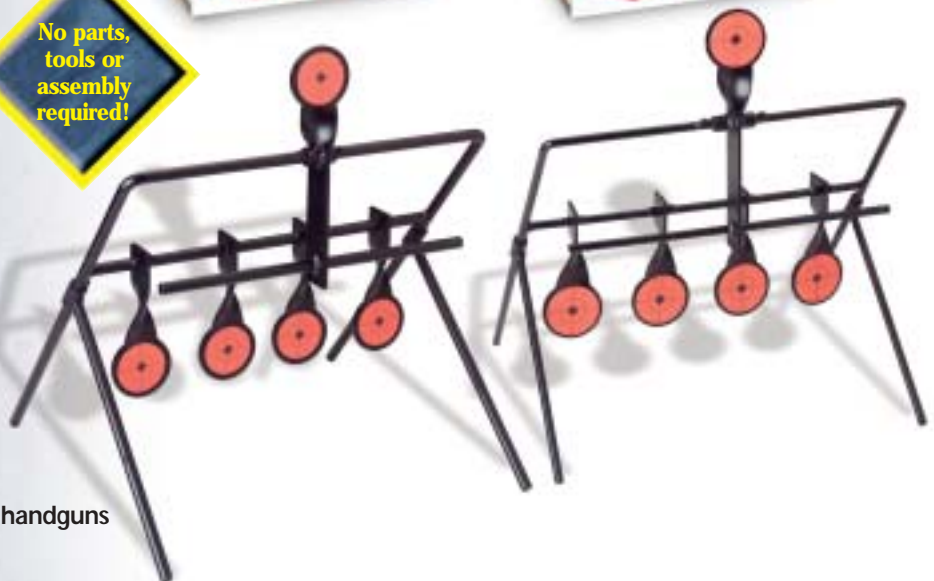

Gallery™ Resetting Targets .22 Rimfire and Airgun

No parts,
tools or
assembly
required!

Get the hottest new targets for plinking enthusiasts! Extremely convenient, you'll experience hours of shooting fun with your .22 rimfire or airgun, without having to walk down range or pull chords to reset. Simply hit all four hanging targets and then shoot at the resetting target and all four targets drop back down for another round of shooting fun. And, with no assembly, parts or tools required, these targets set-up fast and are easily stored. Both solid steel targets feature twist designed paddles with no welds to break and come with a lifetime guarantee from breakage! Airgun version requires a moderately powerful airgun (approximately 500 feet per second or faster) with lead pellets only to operate effectively.

47022	GRT22	.22 rimfire rifles and handguns
47017	GRT17	Airgun