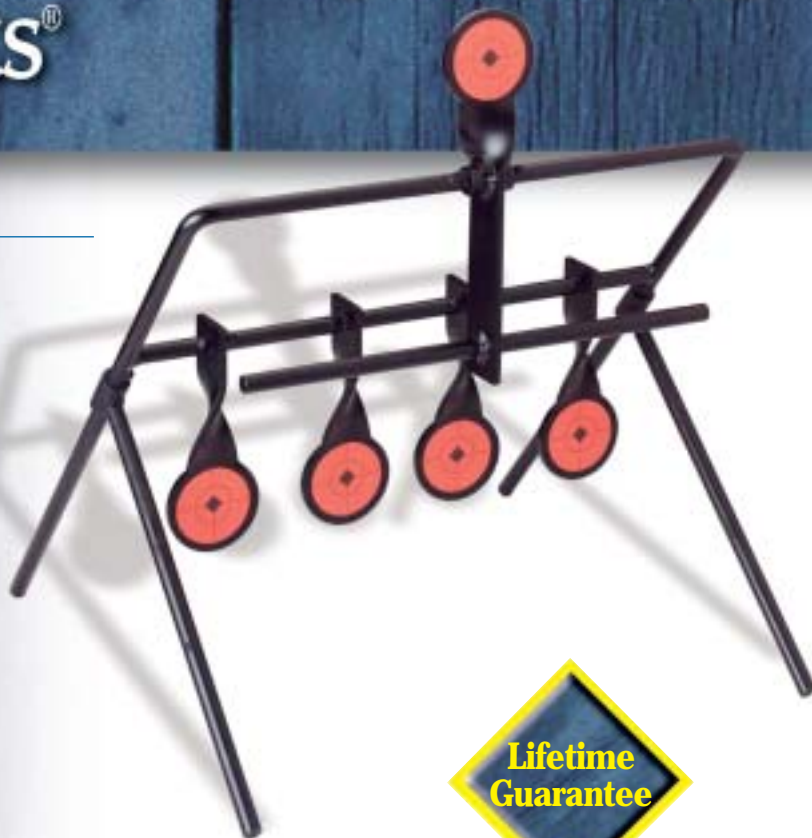

World of Targets®

Gallery™ Resetting Targets

.22 Rimfire and Airgun

Get the hottest new targets for plinking enthusiasts! Extremely convenient, you'll experience hours of shooting fun with your .22 rimfire or airgun, without having to walk down range or pull chords to reset. Simply hit all four hanging targets and then shoot at the resetting target and all four hanging targets drop back down for another round of shooting fun. And, with no assembly, parts or tools required, these targets set-up fast and are easily stored. Both solid steel targets feature twist designed paddles with no welds to break and come with a lifetime guarantee from breakage! Airgun version requires a moderately powerful airgun (approximately 500 feet per second or faster) with lead pellets only to operate effectively.

47022	GRT22	.22 rimfire rifles and handguns
47017	GRT17	Airgun

**No parts!
No tools!
No assembly
required!**