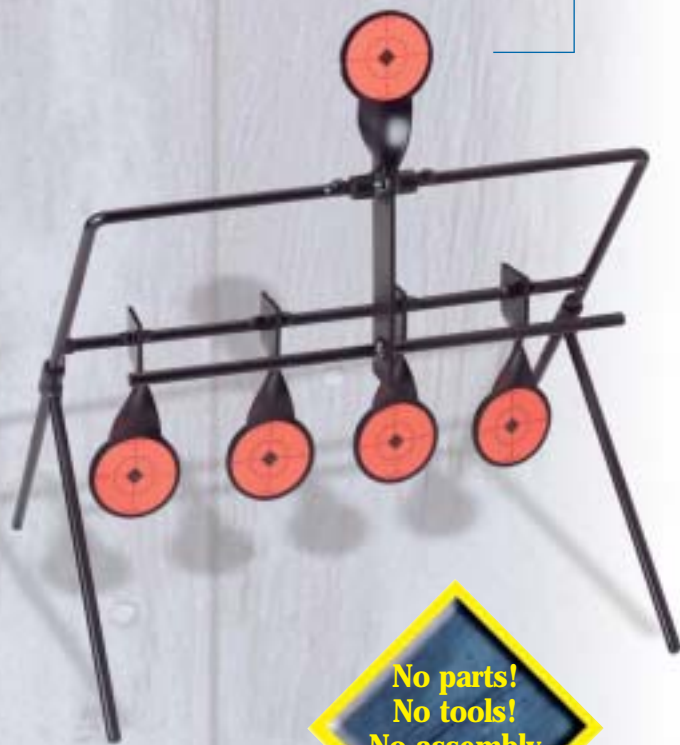

World of Targets®

Gallery™ Resetting Targets

.22 Rimfire and Airgun

Get the hottest new targets for plinking enthusiasts! Extremely convenient, you'll experience hours of shooting fun with your .22 rimfire or airgun, without having to walk down range or pull chords to reset. Simply hit all four hanging targets and then shoot at the resetting target and all four hanging targets drop back down for another round of shooting fun. And, with no assembly, parts or tools required, these targets set-up fast and are easily stored. Both solid steel targets feature twist designed paddles with no welds to break and come with a lifetime guarantee from breakage! Airgun version requires a moderately powerful airgun (approximately 500 feet per second or faster) with lead pellets only to operate effectively.

47022	GRT22	.22 rimfire rifles and handguns
47017	GRT17	Airgun

**No parts!
No tools!
No assembly
required!**