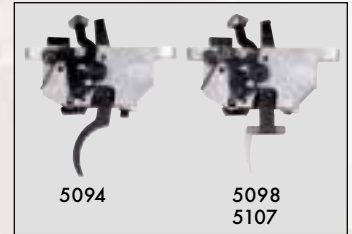

Action Match 64:

CNC precision machined with cam cocking bolt. The bolt face is fully recessed for full cartridge head support. Target type ball on bolt handle. Claw extractor and cartridge guide insure positive feeding. The bullet head is guided perfectly into the chamber, just like the ANSCHÜTZ Olympic Biathlon competition rifles. Grooved, 11 mm receiver rail is drilled and tapped, and will take American made rings and bases.

Barrel:

8 groove Olympic match ANSCHÜTZ target grade, precision chambered, and button rifled to Olympic competition specifications. Target crowned. A test target is included with all Models 64 MP R which attests to individual rifle accuracy.

Trigger:

2.5 lbs. single stage trigger 5094. Fully adjustable by professional gunsmiths from 2 to 4.4 lbs. The trigger is the same as used in the ANSCHÜTZ 1903 target rifle. Factory set to 2.5 lbs.

Safety:

Lateral sliding safety disables the trigger, allowing unloading in the "Safe" position.

Stocks:

1. Classic

Classic straight walnut-stained and lacquered stock, checkering at pistol grip and forearm with black butt plate and swivel studs.

2. Monte Carlo Custom

Monte Carlo walnut stock with Schnabel tipped forearm. Pistol grip and forearm are finely checkered, black butt plate with checkering and white spacer and swivel studs.

Sights:

Folding rear sight is adjustable in height as is the hooded sporting ramp front sight.

All ANSCHÜTZ Olympic Class Sporters have 11 mm receiver rail and are drilled and tapped for scope mounts to fit

- B-Square.
- Ironsighter # 91 front and rear.
- Millett Universal 22 TP series.
- Redfield 47365.
- Talley.
- Warne 721.
- Weaver 91 front and rear.