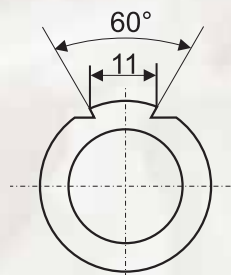

Typical 1710 D:
10-shot .22 l.r. test fire group at 55 yards.

Typical 1717 D:
10-shot .17 HMR test fire group at 55 yards.

Typical 1730 D:
3-shot .22 Hornet test fire group at 110 yards.

Typical 1740 D:
3-shot .222 Remington test fire group at 110 yards.