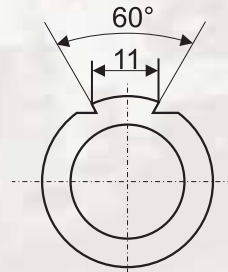

Action Match 64:

CNC precision machined with cam cocking bolt. The bolt face is fully recessed for full cartridge head support. Target type ball on bolt handle. Claw extractor and cartridge guide insure positive feeding. The bullet head is guided perfectly into the chamber, just like the ANSCHÜTZ Olympic Biathlon competition rifles. Grooved, 11 mm receiver rail is drilled and tapped, and will take American made rings and bases.

Barrel:

8 groove Olympic match ANSCHÜTZ target grade, precision chambered, and button rifled to Olympic competition specifications. Target crowned. A test target is included with all Models 64 MP R which attests to individual rifle accuracy.

Trigger:

2.5 lbs. single stage trigger 5094. Fully adjustable by professional gunsmiths from 2 to 4.4 lbs. The trigger is the same as used in the ANSCHÜTZ 1903 target rifle. Factory set to 2.5 lbs.

Safety:

Lateral sliding safety disables the trigger, allowing unloading in the "Safe" position.

Stocks:

1. Classic

Classic straight walnut-stained and lacquered stock, checkering at pistol grip and forearm with black butt plate and swivel studs.

2. Monte Carlo Custom

Monte Carlo walnut stock with Schnabel tipped forearm. Pistol grip and forearm are finely checkered, black butt plate with checkering and white spacer and swivel studs.

Sights:

Folding rear sight is adjustable in height as is the hooded sporting ramp front sight.

All ANSCHÜTZ Olympic Class Sporters have 11 mm receiver rail and are drilled and tapped for scope mounts to fit

- B-Square.
- Ironsighter # 91 front and rear.
- Millett Universal 22 TP series.
- Redfield 47365.
- Talley.
- Warne 721.
- Weaver 91 front and rear.