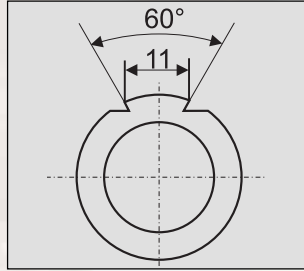

All ANSCHÜTZ Olympic Class Sporters have 11 mm receiver rail and are drilled and tapped for scope mounts to fit

- B-Square.
- Ironsighter #91 front and rear.
- Millett Universal 22 TP series.
- Redfield 47365.
- Talley.
- Warne 721.
- Weaver 91 front and rear.