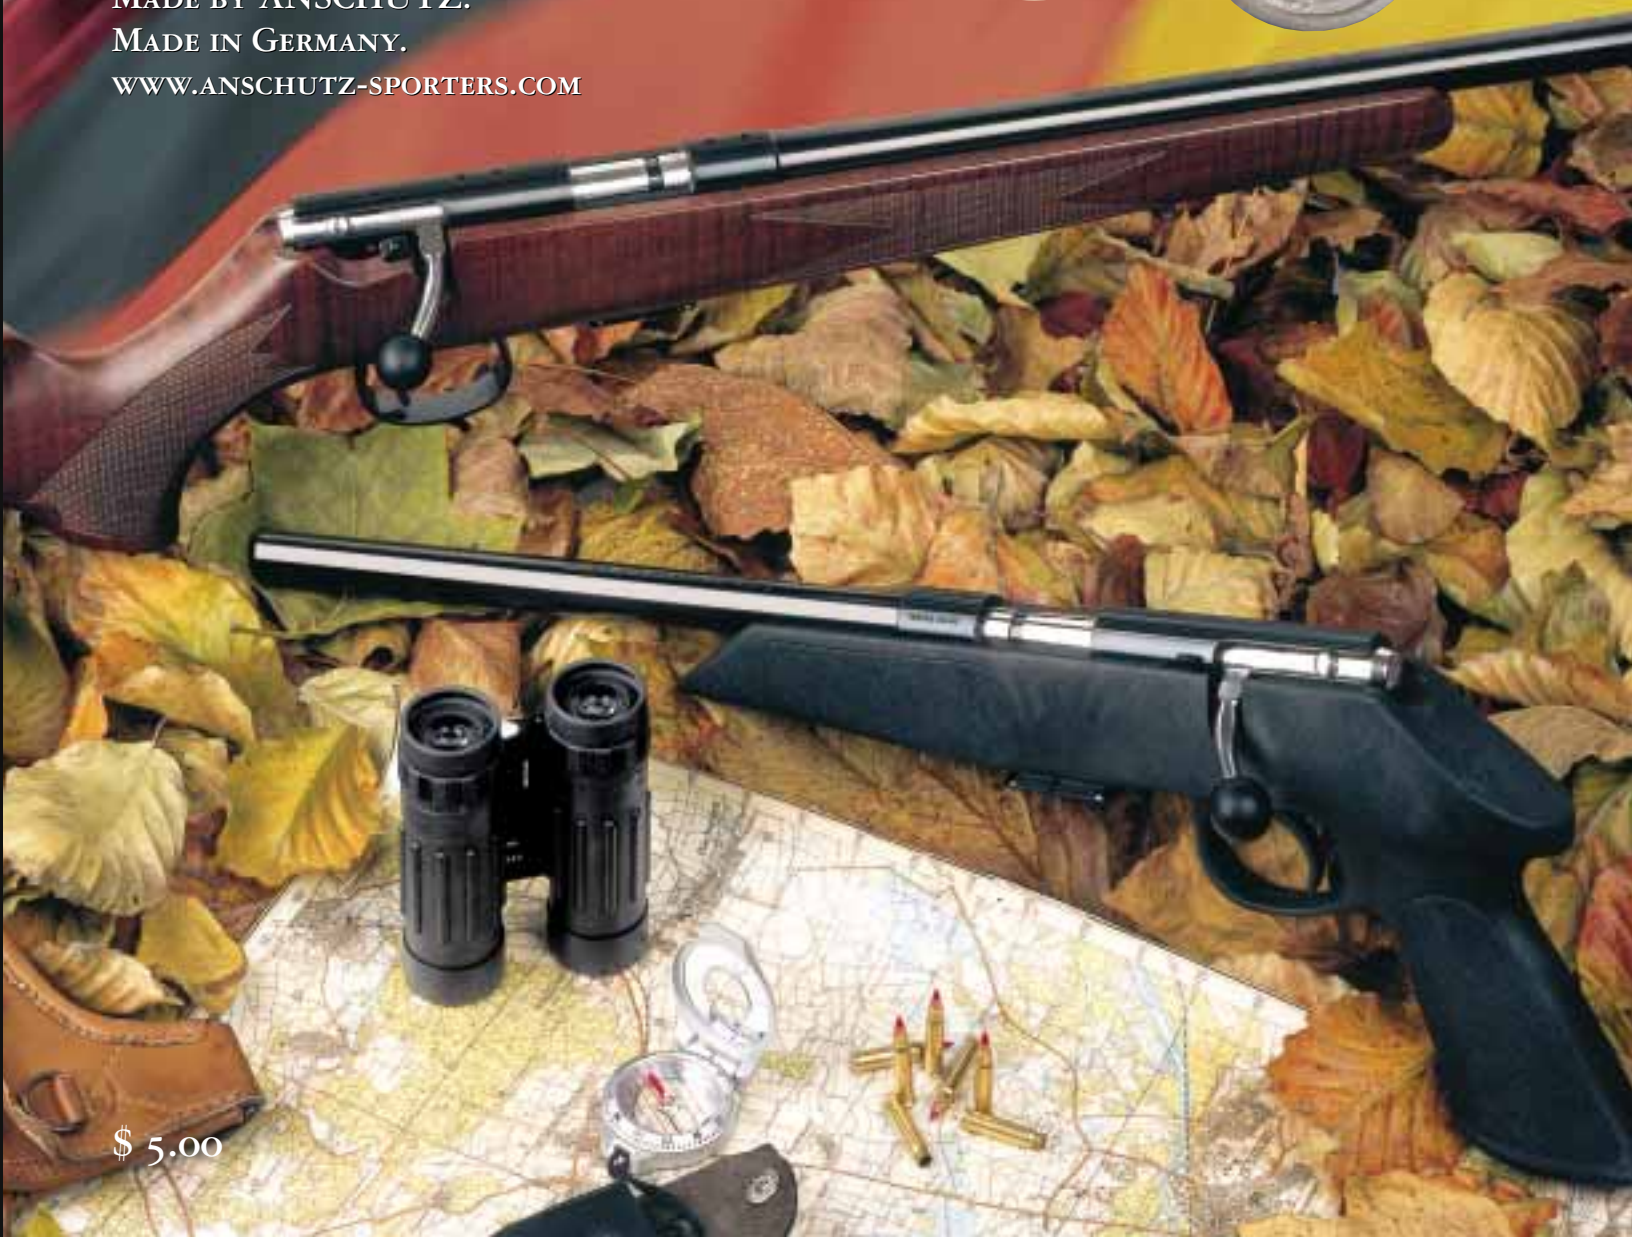

OLYMPIC CLASS SPORTERS 2004

ANSCHÜTZ®

DIE MEISTER MACHER

SPORTING RIFLES
AND PISTOLS WITH
THE UNMISTAKABLE
ANSCHÜTZ
PERFORMANCE.

MADE BY ANSCHÜTZ.
MADE IN GERMANY.

WWW.ANSCHUTZ-SPORTERS.COM

\$ 5.00

THE PROLOGUE