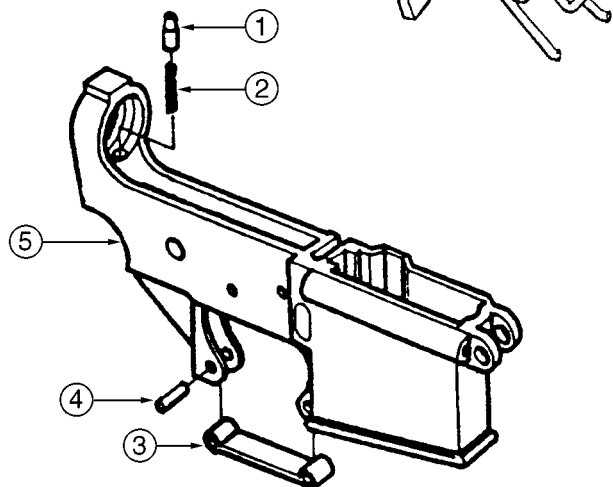

1. Buffer detent ..... #P-B3030 $1.00
2. Buffer detent spring ..... #P-B3040 $1.00
3. Triggerguard, aluminum..... #P-T0090 $4.95
4. Triggerguard pin..... #P-T0070 $1.00
5. **ASA post-ban lower receiver stripped, FFL required** ..... #P-LR001 $149.95

Two Stage Trigger and Hammer Set
#P-TRR001 **$119.00**

Complete Lower Parts Set

Comes with all the parts shown, including black or green pistol grip.

1. **For AR-15**
   Black
   #A-LP015 **$64.95**
   Green
   #A-LP015G **$67.95**

For M-16
Includes auto sear and pin
License required .. #A-LP016 **$64.95**