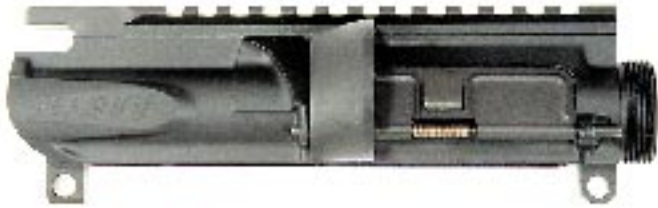

NEW!

ASA 9mm Parts

ASA 9mm Flattop Upper Receiver

ASA forged flattop upper with ejection port cover, brass deflector. . . . . #A-U0090 **$159.95**
Side Charging Flattop Receiver. #P-USCR15-9 **$289.95**