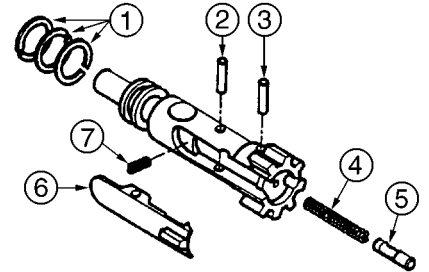

Convert your .223 bolt carrier for use with side charging receiver.
#SCR-CC **\$15.00**

Upper Receiver Parts

Bolt Assembly

- 1. Bolt gas ring (1piece) #P-G0010 \$1.95
- 1. Bolt gas ring set (3 rings) #P-G0015 \$2.95
- 2. Extractor pin, blue #P-E0080 \$1.20
- 2. Extractor pin, chrome #P-E0080-C \$2.25
- 3. Ejector roll pin #P-E0050 \$1.50
- 4. Ejector spring #P-E0060 \$1.00
- 5. Ejector, blue #P-E0040 \$4.95
- 5. Ejector, chrome #P-E0040-C \$7.95
- 6. Extractor, blue #P-E0070-B \$17.95
- 6. Extractor, chrome #P-E0070-C \$18.95
- 7. Extractor spring #P-E0090 \$1.20
- Bolt assembly #P-B2010-B \$59.95
- Bolt assembly, chrome #P-B2010-C \$89.95