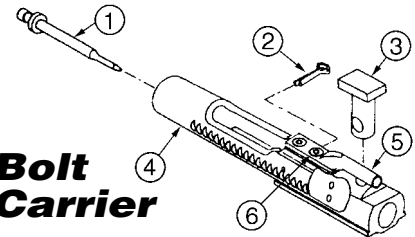

Convert your .223 bolt carrier for use with side charging receiver.
#SCR-CC **\$15.00**

Upper Receiver Parts

Bolt Assembly

- 1. Bolt gas ring (1piece) #P-G0010 \$1.95
- 1. Bolt gas ring set (3 rings) #P-G0015 \$2.95
- 2. Extractor pin, blue #P-E0080 \$1.20
- 2. Extractor pin, chrome #P-E0080-C \$2.25
- 3. Ejector roll pin #P-E0050 \$1.50
- 4. Ejector spring #P-E0060 \$1.00
- 5. Ejector, blue #P-E0040 \$4.95
- 5. Ejector, chrome #P-E0040-C \$7.95
- 6. Extractor, blue #P-E0070-B \$17.95
- 6. Extractor, chrome #P-E0070-C \$18.95
- 7. Extractor spring #P-E0090 \$1.20
- Bolt assembly #P-B2010-B \$59.95
- Bolt assembly, chrome #P-B2010-C \$89.95