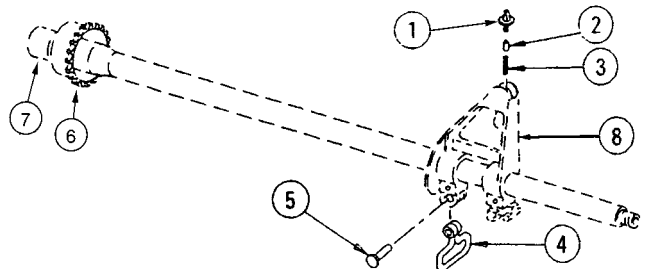

1. Front sight post, A2, square ..... #P-F0120 $2.95
1. Front sight, including base, detachable ..... #P-F0140 $89.95
2. Front sight detent ..... #P-F0100 $1.20
3. Front sight detent spring ..... #P-F0110 $1.00
4. Front swivel ..... #P-S0130 $1.90
5. Front swivel pin ..... #P-S0120 $1.00
6. Barrel nut ..... #P-B0010 $4.95
7. Barrel extension ..... #P-B0005 $16.95
8. Front sight base, heavy ..... #P-F0150 $24.95
8. Front sight base, milled for flattop ..... #P-F0160 $30.00
8. Front sight base, including sight, detachable ..... #P-F0140 $89.95
9. Front sight pin (2 required) each ..... #P-F0130 $1.00
9. Front sight roll pin (2 required) each ..... #P-F0050 $1.00