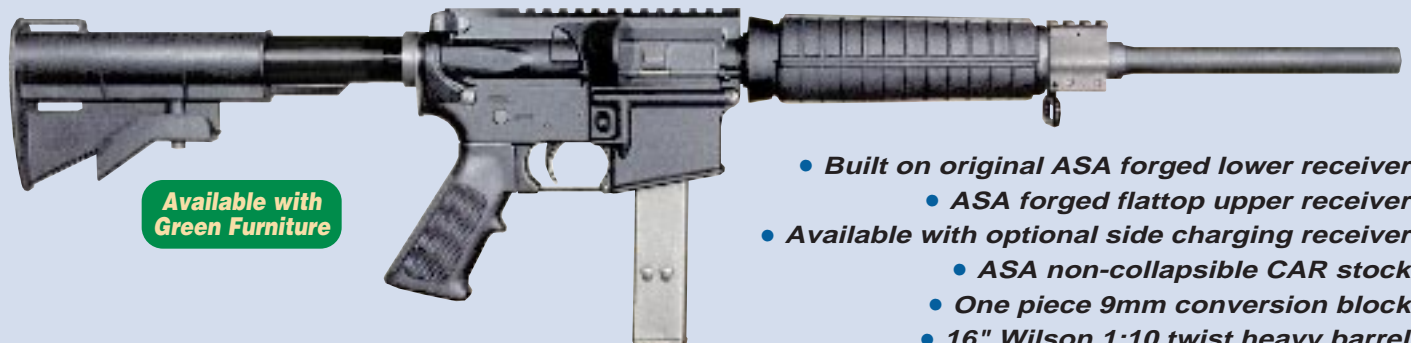

ASA 9mm Flattop CAR Rifle

NEW!

Available with Green Furniture

- Built on original ASA forged lower receiver
  - ASA forged flattop upper receiver
- Available with optional side charging receiver
  - ASA non-collapsible CAR stock
  - One piece 9mm conversion block
  - 16" Wilson 1:10 twist heavy barrel
  - Blued bolt and carrier

ASA 9MM A4 CAR ..... #R-900-F **$949.95**

ASA 9MM A4 CAR - Pre-Ban Barrel with Birdcage Flash Hider..... #R-900-FPB **$949.95**

ASA 9MM A4 CAR - Post-Ban Barrel with Muzzle Brake..... #R-900-FPMB **$949.95**

ASA 9mm A4 Car Weapon Kits - Does not include lower receiver

ASA 9MM A4 CAR ..... #A-U916-FH-WB **$749.95**

ASA 9MM A4 CAR - Pre-Ban Barrel with Birdcage Flash Hider..... #A-U916-FPB-WB **$749.95**

ASA 9MM A4 CAR - Post-Ban Barrel with Muzzle Brake..... #A-U916-FPMB-WB **$749.95**

ASA 9MM UPGRADES AND OPTIONS

Green Furniture..... **$25.00**
Side Charging Flattop Upper Receiver..... **$129.95**