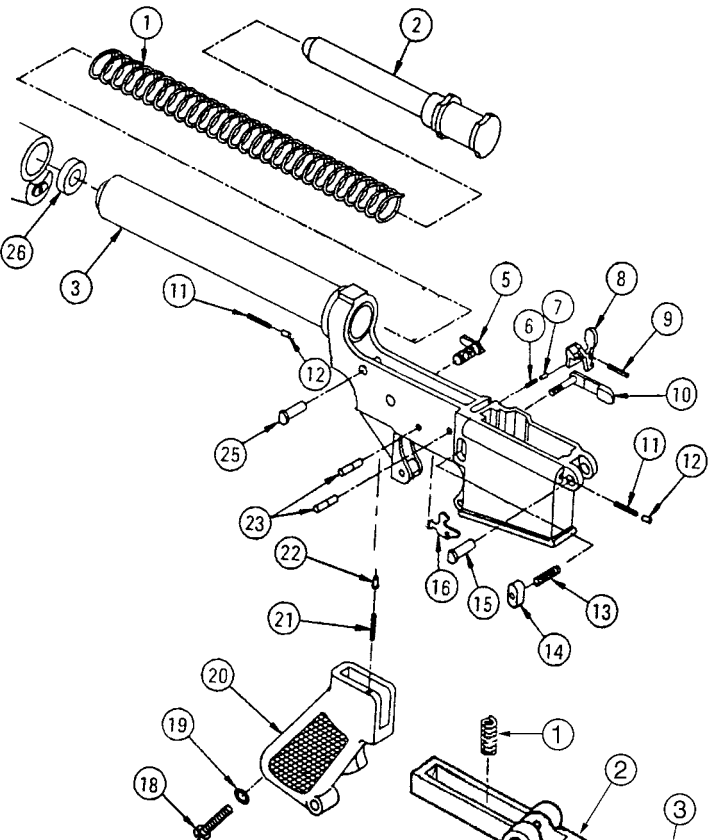

Colt Offset Takedown Pin ..... #P-TC010 **$6.95**
Colt Offset Takedown Pin Bushing .. #P-TC011 **$3.95**

1. Hammer, AR15 ..... #P-H0010 $14.95
1. Hammer, M16 ..... #P-H0010-16 $14.95
2. Hammer spring ..... #P-H0030 $1.20

Custom Trigger and Lightweight Hammer
#P-T0100 **$49.95**

1. Disconnecter spring ..... #P-D0030 $1.00
2. Trigger w/spring, AR15 #P-T0060-15$14.95
2. Trigger w/spring, M16 .. #P-T0060-16$14.95
3. Trigger spring ..... #P-T0080 $1.20