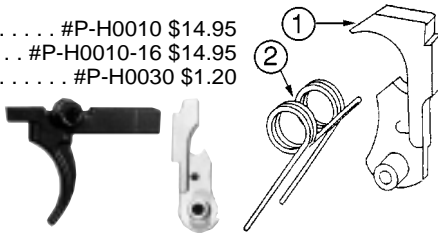

Colt Offset Takedown Pin ..... #P-TC010 **$6.95**
Colt Offset Takedown Pin Bushing .. #P-TC011 **$3.95**

1. Hammer, AR15 ..... #P-H0010 $14.95
1. Hammer, M16 ..... #P-H0010-16 $14.95
2. Hammer spring ..... #P-H0030 $1.20

Custom Trigger and Lightweight Hammer
#P-T0100 **$49.95**

1. Disconnecter spring ..... #P-D0030 $1.00
2. Trigger w/spring, AR15 #P-T0060-15$14.95
2. Trigger w/spring, M16 .. #P-T0060-16$14.95
3. Trigger spring ..... #P-T0080 $1.20