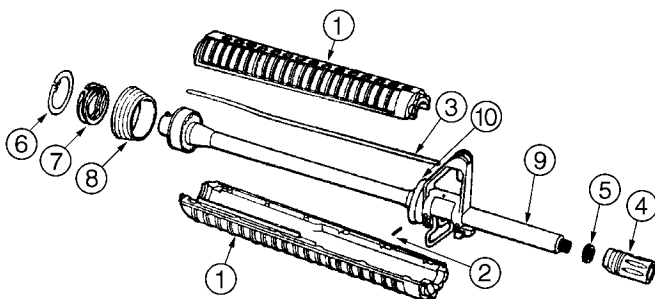

Hard Chrome Plated Assembly

AR-15 ..... #A-BC015-C **$189.95**

M-16 ..... #A-BC016-C **$189.95**

1. Handguard, E2 round, long ..... #P-H0040-E $19.95
1. Handguard, C.A.R. .... #P-H0040-C $19.95
2. Gas tube roll pin ..... #P-G0050 $1.00
3. Gas tube, standard ..... #P-G0040 $9.95
3. Gas tube, 7" pistol ..... #P-G0020 $9.95
3. Gas tube, C.A.R. .... #P-G0030 $9.95
4. Compensator/flash hider (see page 14)
5. Peel washer ..... #P-P0010 $1.95
5. Compensator lock washer (A1) ..... #P-L0010 $1.00
6. Barrel snap ring ..... #P-S0070 $1.25
7. Weld spring assembly ..... #P-S0075 $2.95
8. Delta ring, aluminum ..... #P-D0010 $5.95
9. Barrel, 16", pre-ban, 1:9 ..... #P-BA1600-PR $144.95
9. Barrel, 16" Commando ..... #P-BA1600-C $159.95
9. Barrel, 16", post-ban with brake ..... #P-BA1600-PM $154.95
9. Barrel, 20" post-ban, 1:9 ..... #P-BA2000-P $144.95
9. Barrel, 20" post-ban with brake, 1:9 ..... #P-BA2000-PM $154.95
9. Barrel, 20" pre-ban ..... #P-BA2000-PR $144.95
10. Handguard cap, round, heavy ..... #P-H0140 $1.95
10. Handguard cap, triangle, heavy ..... #P-H0150 $1.95
10. Handguard cap, C.A.R., heavy ..... #P-H0160 $39.95