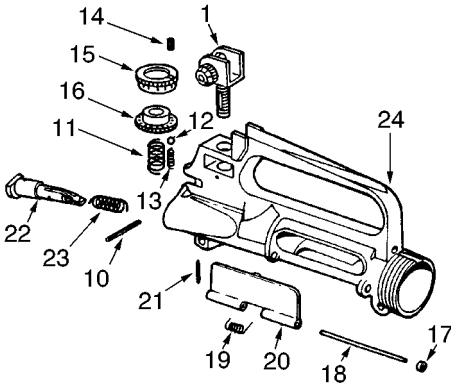

Bolt Carrier Assembly

Complete with bolt assembly, firing pin, cam pin and gas key

Standard Blued Assembly

AR-15 ..... #A-BC015-B **$139.95**

M-16 ..... #A-BC016-B **$139.95**