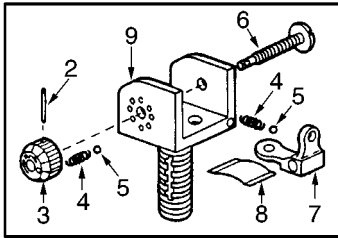

1. Sight assembly ..... #P-R0040 $37.95
1. Sight assembly, NM ..... #P-R0050 $44.95
2. Windage knob roll pin ..... #P-W0030 $1.00
3. Windage knob ..... #P-W0020 $1.20
3. Windage knob, NM ..... #P-W0020 $5.95
4. Detent spring, 3 req. .... #P-S0055 $1.00
5. Detent ball bearing, 3 req. .... #P-S0056 $.50
6. Windage knob screw ..... #P-W0010 $2.95
7. Rear sight aperture ..... #P-R0029 $6.95
7. Rear sight aperture, NM ..... #P-R0010 $11.95
8. Flat spring ..... #P-R0035 $1.15
9. Sight base ..... #P-R0041 $12.95
10. Elevation spring pin, 2 req. .... #P-R0030 $1.00
11. Elevation spring ..... #P-R0025 $1.00
12. Ball Bearing, 3 req. .... #P-S0056 $.50
13. Base spring, 3 req. .... #P-S0055 $1.00
14. Index set screw ..... #P-I0010 $2.95
15. Index nut elevation ..... #P-I0020 $4.95
16. Index elevation knob ..... #P-I0030 $3.95
16. Index elevation knob, NM ..... #P-I0010 $9.95
17. Ejector hinge pin snap ring ..... #P-E0045 $.75
18. Ejection port cover rod ..... #P-E0020 $2.00
19. Ejection port cover spring ..... #P-E0030 $1.00
20. Ejection port cover, complete ..... #P-E0010 $7.95
21. Forward assist roll pin ..... #P-F0050 $1.00
22. Forward assist, round ..... #P-F0060 $9.95
22. Forward assist, teardrop ..... #P-F0090 $15.95
23. Forward assist spring ..... #P-F0070 $1.00
24. Upper, A2, stripped ..... #P-U0200 $94.95