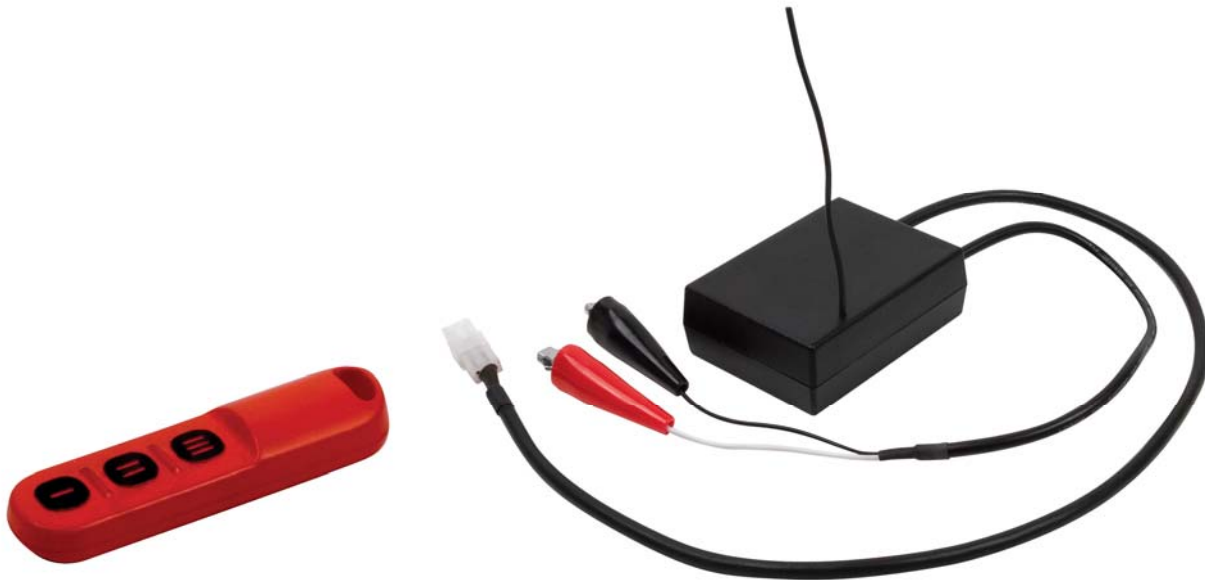

2008 NEW PRODUCTS

TRAP ACCESSORIES

Remote Release—Single & Double

Take your shooting to the next level with these remote releases from Champion®. Whether you choose a single or double release system, the handheld remote allows shooters to expand their shooting positions and improve their skills. By getting away from the thrower and creating real-life shooting scenarios, shotgun enthusiasts can better prepare themselves for skeet, trap, sporting clays or actual hunting situations. These remote systems provide target release from a single trap (single remote system) or from two traps (double remote) such as the Champion EasyBird® automatic traps (AutoFeed, 6-Packer and Doubles), SST® and 180-Sporter trap throwers.

Features & Benefits

- Water resistant plastic housing
- Battery powered handheld remote in high impact case
- 100 yard range
- Adjustable to match cycle time of different machines
- Operates 1 or 2 traps individually or simultaneously
- Single remote release system can be upgraded to a double remote system by purchasing additional receiver unit

Part No.	Description
45325	Single Remote Release
45326	Double Remote Release