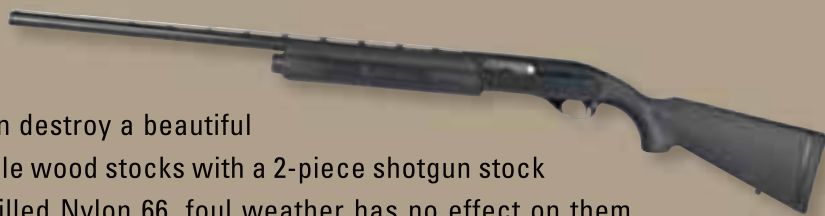

SHOTGUN STOCKS

2-PIECE SHOTGUN STOCKS

Nothing is harder on a shotgun than hunting in bad weather. The damp, muddy conditions can destroy a beautiful wood stock in one season. Replace those fragile wood stocks with a 2-piece shotgun stock from Ram-Line. Made of super tough glass-filled Nylon 66, foul weather has no effect on them. They install in minutes without modification and include a premium quality recoil pad.