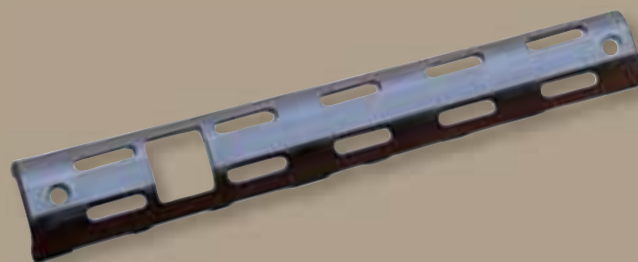

VENTILATED HANDGUARD

Our Ventilated Handguards dress up your Ruger® 10/22® while protecting your hands from exposure to barrel heat.

78002 Ruger 10/22