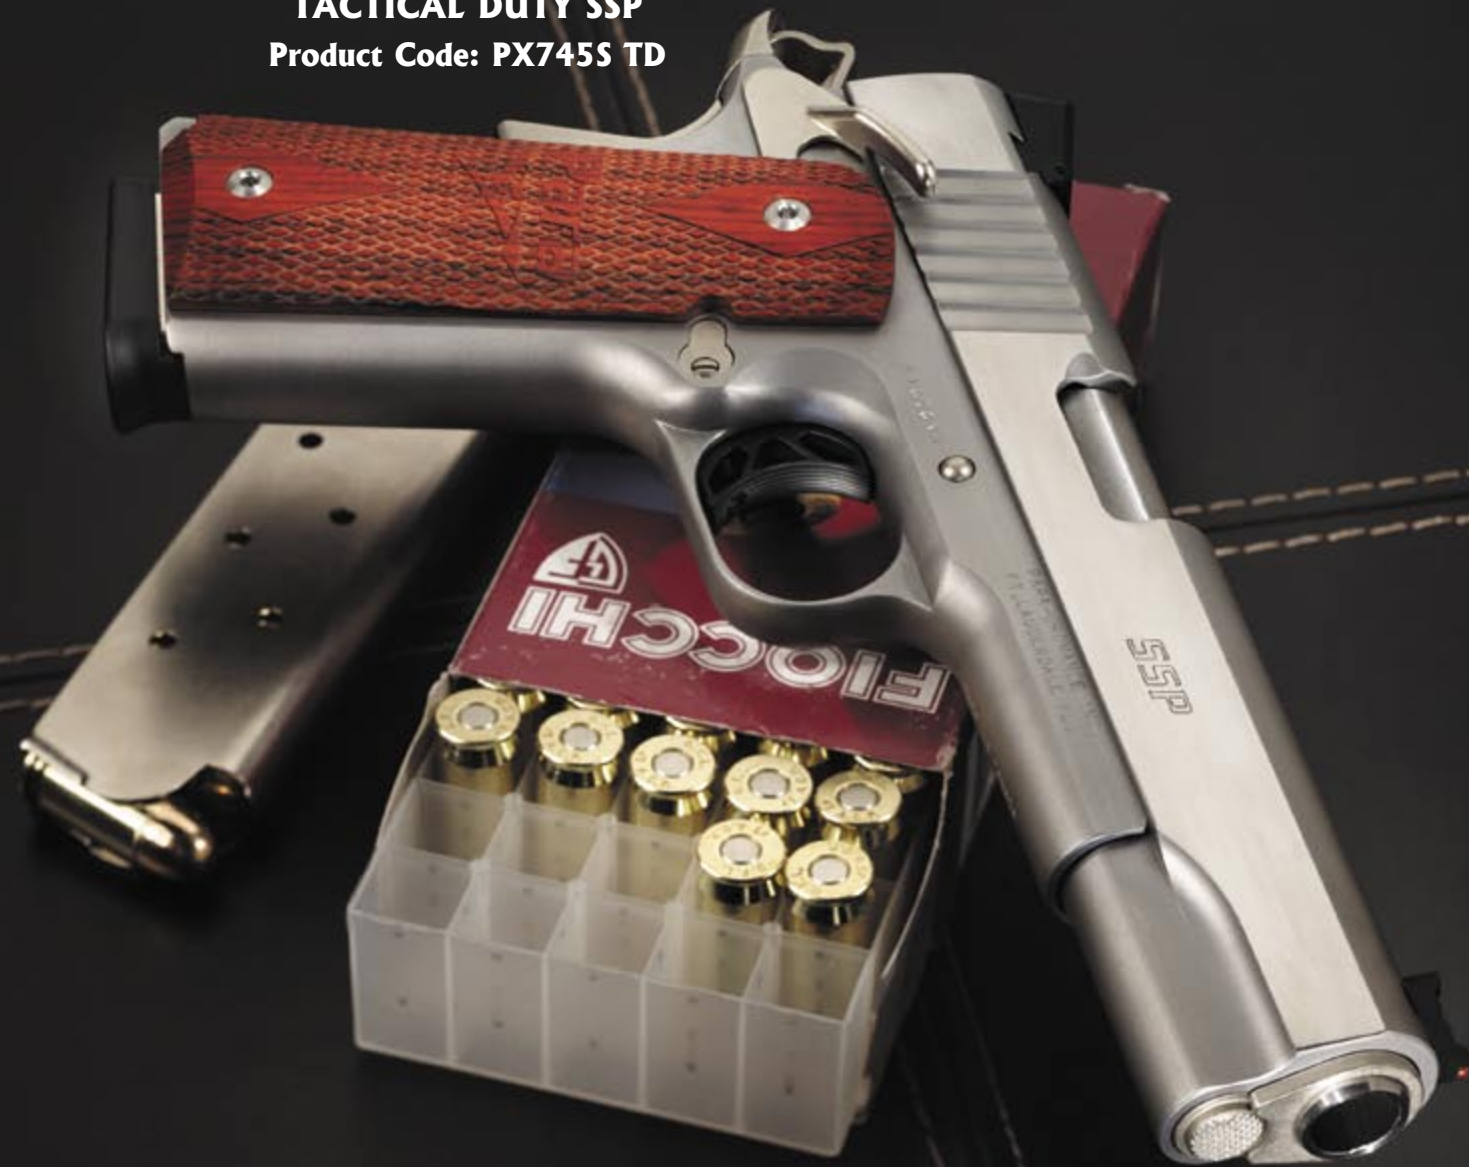

NEW

TACTICAL DUTY SSP
Product Code: PX745S TD

Fiber Optic Sight

A good sight picture is necessary to make every shot your best shot. That's why our NEW Interchangeable Fiber Optic Front Sight is included on both the new Tactical Duty SSP, and the Todd Jarrett USPSA Limited Edition .45. The fiber optic rod draws in all available light to create a bright, easy-to-see dot on your front sight.

TODD JARRETT
USPSA LIMITED
EDITION .45
Product Code:
PX745J