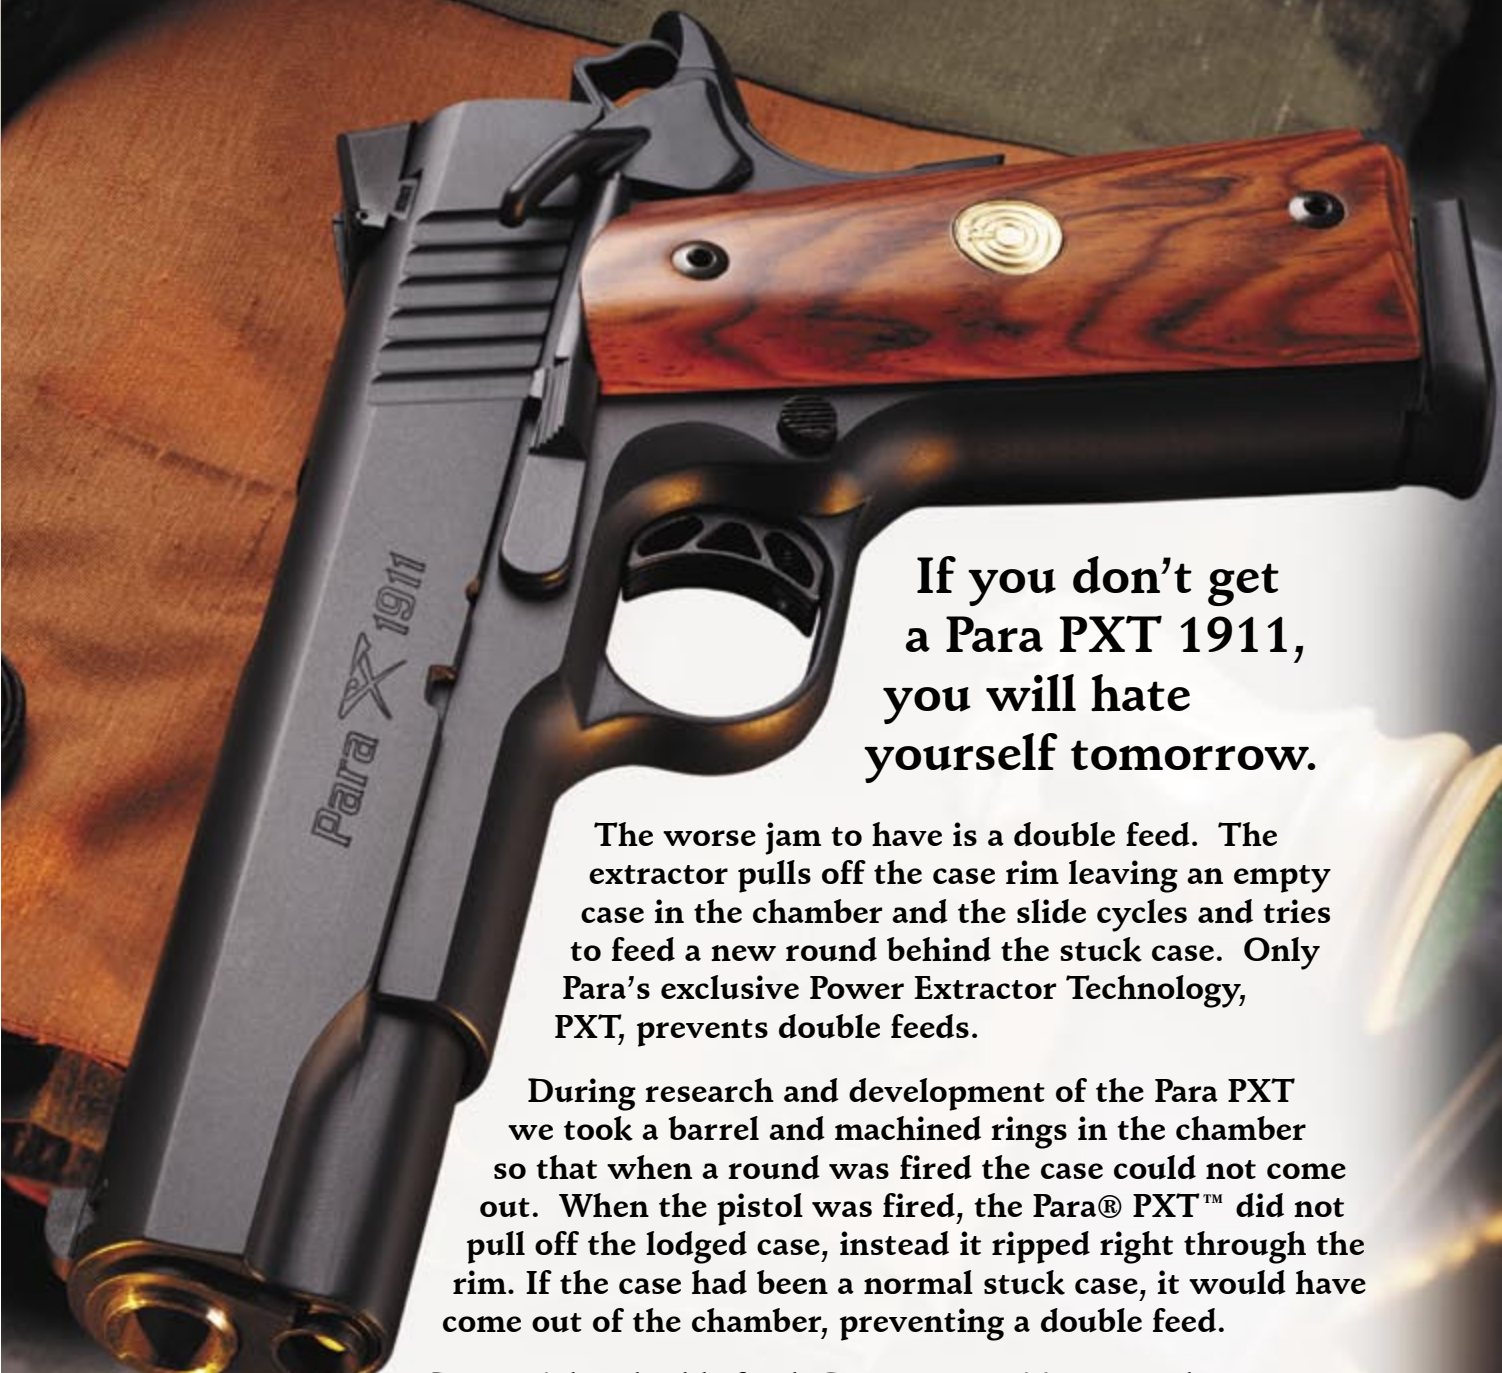

Got PXT?

If you don't get a Para PXT 1911, you will hate yourself tomorrow.

The worse jam to have is a double feed. The extractor pulls off the case rim leaving an empty case in the chamber and the slide cycles and tries to feed a new round behind the stuck case. Only Para's exclusive Power Extractor Technology, PXT, prevents double feeds.

During research and development of the Para PXT we took a barrel and machined rings in the chamber so that when a round was fired the case could not come out. When the pistol was fired, the Para® PXT™ did not pull off the lodged case, instead it ripped right through the rim. If the case had been a normal stuck case, it would have come out of the chamber, preventing a double feed.

Don't risk a double feed. Get a Para PXT 1911 today.

The claw of the PXT is 50% larger than a standard extractor, and ripped through the rim of this lodged case.