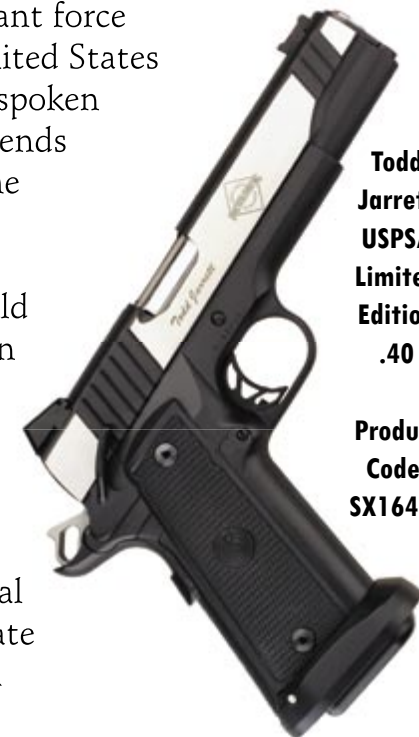

SHOOT WITH THE BEST...

Todd Jarrett has been a dominant force in practical shooting in the United States for the past decade. This soft spoken southern gentleman makes legends quiver in their holsters when he approaches the shooting line.

Then as he burns down the field course shooting "A"s faster than they can imagine with his tuned Para pistol they shake their heads and wonder what to do next.

Todd has won nine US National Titles, and over 60 area and state championships. He has been a member of the United States Practical Shooting Association

Todd Jarrett USPSA Limited Edition .40
Product Code: SX1640J