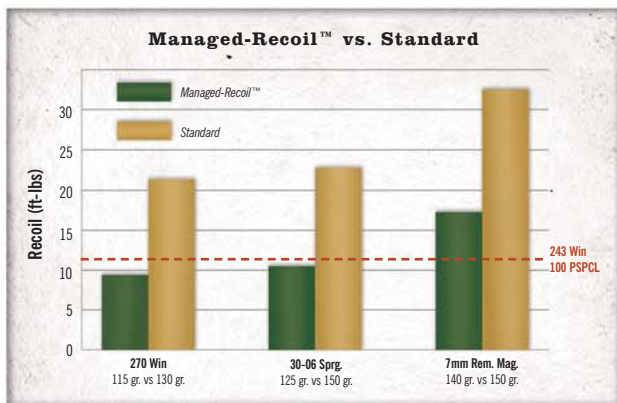

MANAGED-RECOIL™

REDUCE RECOIL TO IMPROVE YOUR CHANCES OF SUCCESS IN THE FIELD.

At some point, all shooters feel the negative effects of recoil. Some hunters experience the frustration of missing a target because of flinching. Others know the aggravation of losing the opportunity for a second shot because of the time it takes for scope recovery. Then there's the shoulder pain after a day of hunting or practicing, which may deter future practice sessions. To fight these effects of recoil, Remington® developed Managed-Recoil™ ammunition.

The Managed-Recoil ammunition succeeds where other recoil-control ammunition fails. Past attempts at curbing recoil have focused solely on the amount of gunpowder in the ammunition. Remington's Managed-Recoil focuses on the entire cartridge by incorporating a specially designed bullet built to perform at lower velocities.

FEATURES

- Fully effective hunting performance with less than 50% of the recoil of standard cartridges
- Less anticipation of recoil
- Increased shooter confidence and improved shot placement
- Quicker scope recovery for faster second shot placement
- Point of aim is within 2" of a standard cartridge at 100 yards
- Target practice without the recoil pounding
- Specially designed bullets are optimized to deliver 2x expansion with over 75% weight retention on shots out to 200 yards

FULLY EFFECTIVE ENERGY AND EXPANSION OUT TO 200 YARDS:

No scope readjustment necessary. Remington® Managed-Recoil™ Point of Impact is nearly identical to full velocity loads.

Point of impact comparison at 100 yards.

- 30-06 Sprg. 125-grain Managed-Recoil™
- 30-06 Sprg. 150-grain PSP Core-Lokt

May not operate all recoil or gas-operated firearms

50% LESS RECOIL