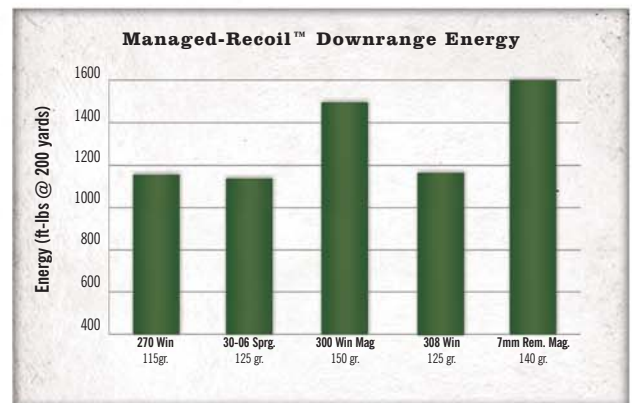

LETHAL PUNCH OUT TO 200 YARDS

Managed-Recoil™ rounds pack a lethal punch at the most common deer-hunting ranges. In fact, their energy levels exceed 1,100 ft. lbs. at 200 yards. Managed-Recoil 30-30 delivers 919 ft-lbs at 100 yards and is fully effective on deer sized animals out to 125 yards.