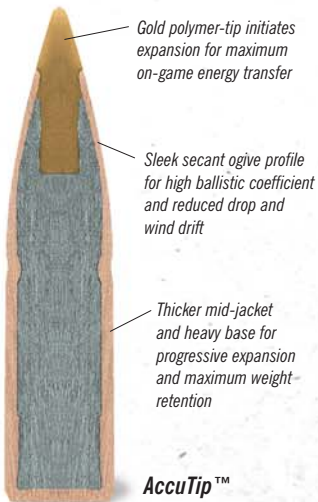

Caliber	Index/EDI No.	Bullet Wt. (grs.)	Bullet Type
PREMIER® ACCUTIP™			
17 Remington	PRA17RA	20	AccuTip-V™
204 Ruger	PRA204A	32	AccuTip-V™
204 Ruger	PRA204B	40	AccuTip-V™ Boat Tail
221 Rem. Fireball	PRA221FB	50	AccuTip-V™ Boat Tail
22 Hornet	PRA22HNA	35	AccuTip-V™
222 Remington	PRA222RB	50	AccuTip-V™ Boat Tail
223 Remington	PRA223RB	50	AccuTip-V™ Boat Tail
223 Remington	PRA223RC	55	AccuTip-V™
22-250 Remington	PRA2250RB	50	AccuTip-V™ Boat Tail
243 Win	PRA243WB	75	AccuTip-V™ Boat Tail
243 Win	PRA243WA	95	AccuTip™
260 Remington	PRA260RA	120	AccuTip™ Boat Tail
270 Win	PRA270WA	130	AccuTip™ Boat Tail
280 Remington	PRA280RA	140	AccuTip™ Boat Tail
7mm-08 Remington	PRA7M08RB	140	AccuTip™ Boat Tail
7mm Remington Mag	PRA7MMRB	150	AccuTip™ Boat Tail
30-06 Springfield	PRA3006A	150	AccuTip™ Boat Tail
30-06 Springfield	PRA3006B	165	AccuTip™ Boat Tail
300 Win Mag	PRA300WC	180	AccuTip™ Boat Tail
308 Win	PRA308WB	165	AccuTip™ Boat Tail

AccuTip-V™: Varmint Specific Cartridges