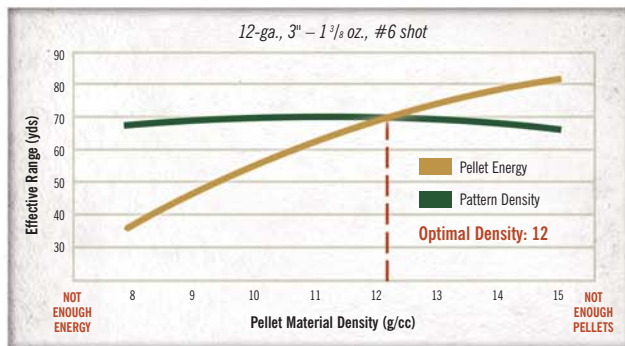

## DROP-DEAD BETTER.™

The company that redefined lethal shotgun range with Premier® Hevi-Shot® is proud to unveil the next generation of heavy-density, big-bird devastation. New Wingmaster HD™

This hard-hitter stretches the kill zone with an ultra-tuned combination of density, shape and energy. At 12.0 grams/cc, it's 10% denser than lead and the scientifically proven optimum density for pellet count and per-pellet energy. Plus, its smooth, round shape delivers awesome aerodynamics and sustained payload energy. It all adds up to the most devastating patterns possible.

Wingmaster HD is also 16% softer than Premier® Hevi-Shot®, which makes it easier on your barrel. And it's significantly more responsive to chokes.

Fact is, the new Heavy-Density master puts more pellets in a 30" circle at any range than any turkey load in its class. It's a lesson big tom will have to learn the hard way. New Remington Wingmaster HD.

## 12.0 G/CC – BEST PELLET MATERIAL DENSITY

Testing proves Wingmaster HD™ delivers the best combination of pellet energy and pattern density.