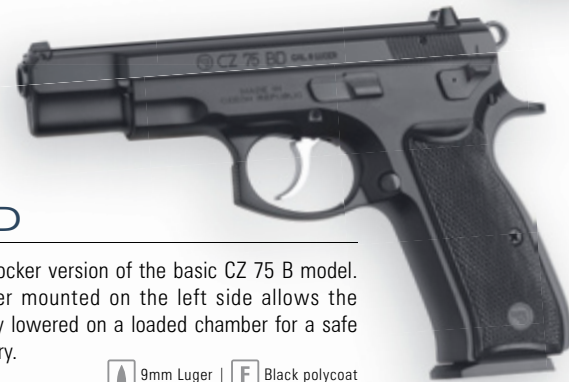

CZ75 BD

This model is a decocker version of the basic CZ 75 B model. The decocking lever mounted on the left side allows the hammer to be easily lowered on a loaded chamber for a safe "hammer down" carry.

- 9mm Luger | Black polycoat