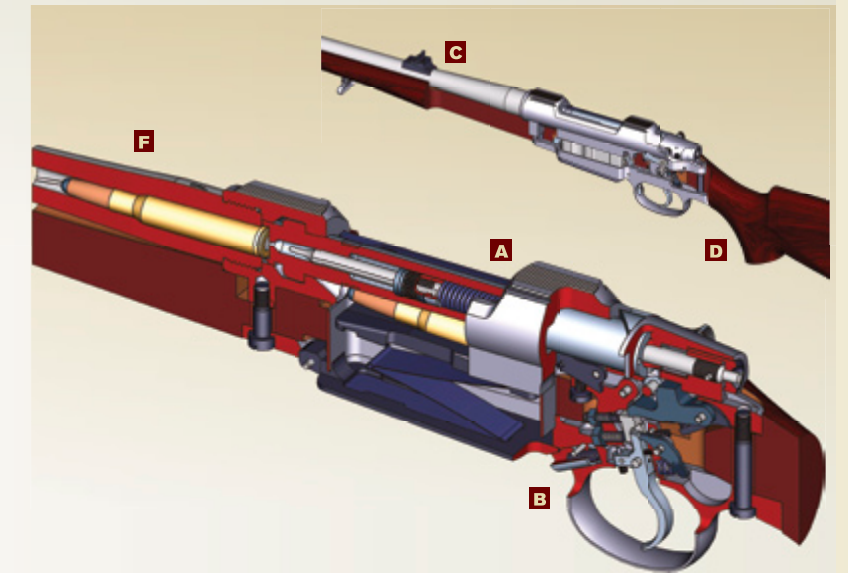

centerfire rifles

CZ527, CZ550

The Professional Hunter Proficiency Exam in Zimbabwe tests the skills of the soon to be PH. This exam combined with the Rifa Professional Hunter and Guides training/refreshers course provides an insightful glimpse into the rifles these dangerous game professionals trust their lives to as well as those of their clients. According to Don Heath, Editor of African Hunter Magazine, the CZ is by far the most common make seen at the exam.

This reliability, that these professionals depend on is the primary reason they rely on the CZ 550 for stopping dangerous game, but the accuracy, and value that the rifle provides is definitely not a detriment to their decision.

All of the centerfire rifles in the CZ-USA line feature single set triggers and Mauser style extractors for controlled feed and positive extraction.