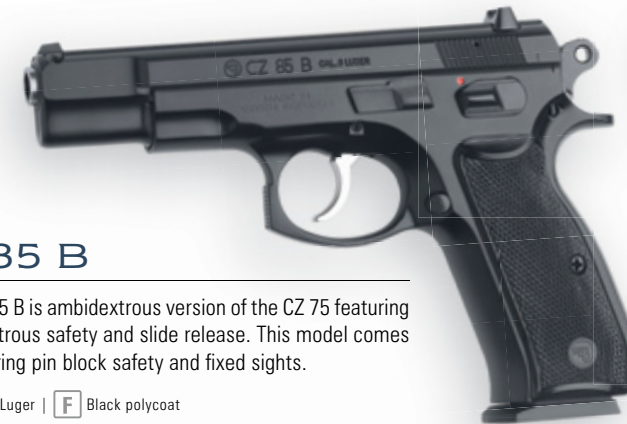

CZ85 B

The CZ 85 B is ambidextrous version of the CZ 75 featuring ambidextrous safety and slide release. This model comes with a firing pin block safety and fixed sights.

▲ 9mm Luger | F Black polycoat