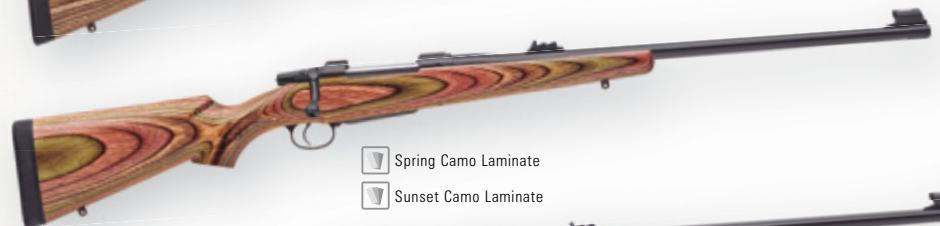

▼ Spring Camo Laminated