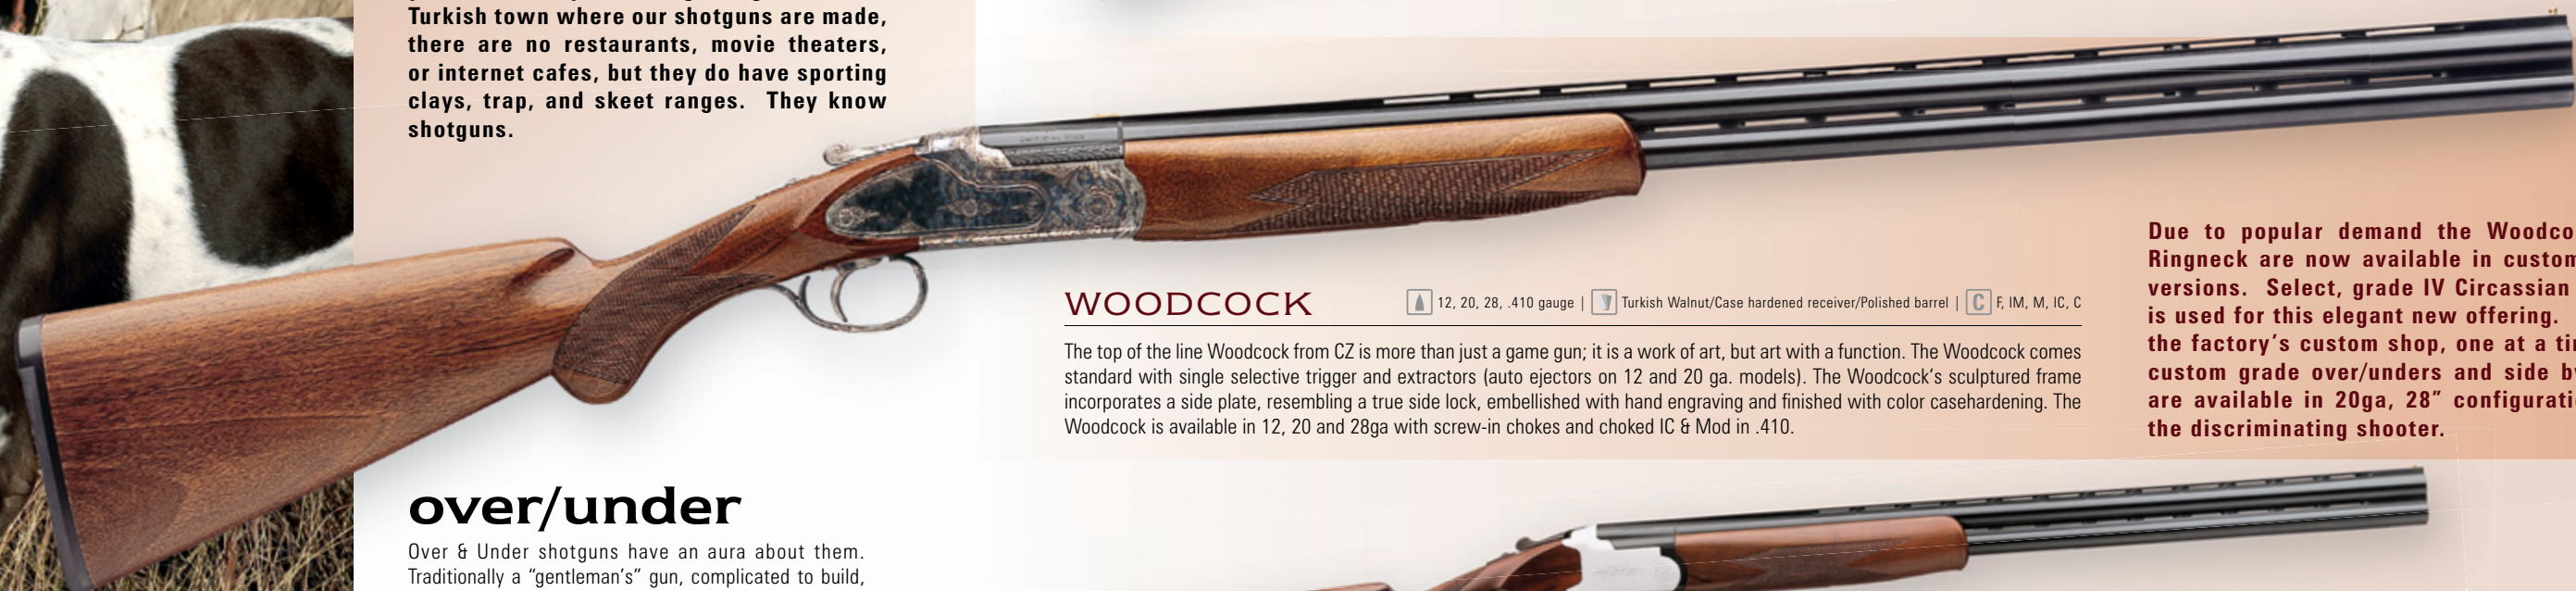

WOODCOCK

▲ 12, 20, 28, .410 gauge | ▼ Turkish Walnut/Case hardened receiver/Polished barrel | ☐ F, IM, M, IC, C

The top of the line Woodcock from CZ is more than just a game gun; it is a work of art, but art with a function. The Woodcock comes standard with single selective trigger and extractors (auto ejectors on 12 and 20 ga. models). The Woodcock's sculptured frame incorporates a side plate, resembling a true side lock, embellished with hand engraving and finished with color casehardening. The Woodcock is available in 12, 20 and 28ga with screw-in chokes and choked IC & Mod in .410.

Due to popular demand the Woodcock and Ringneck are now available in custom grade versions. Select, grade IV Circassian walnut is used for this elegant new offering. Built in the factory's custom shop, one at a time, the custom grade over/unders and side by sides are available in 20ga, 28" configurations for the discriminating shooter.