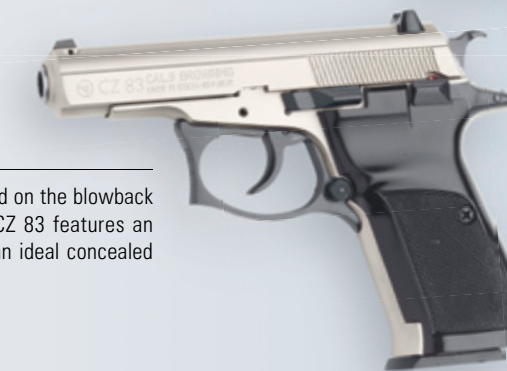

CZ83

The CZ 83 is a compact all-steel semi-automatic handgun, designed on the blowback breech principle. The trigger mechanism is a DA/SA type. The CZ 83 features an ambidextrous manual safety, and magazine catch. The CZ 83 is an ideal concealed carry pistol.

▲ .380 AUTO | F Glossy Blue, Satin Nickel