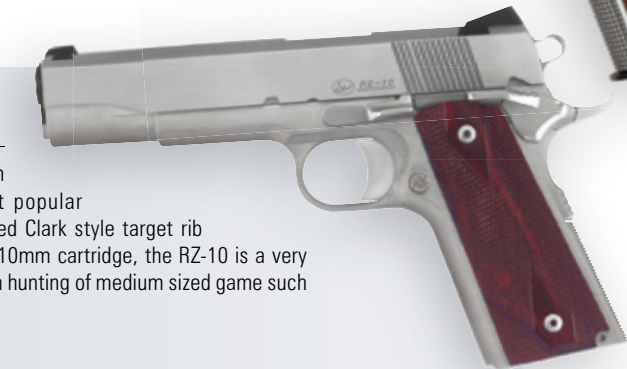

DW RZ-10

Due to overwhelming customer demand, the Dan Wesson Firearms Razorback 1911 is returning in one of its most popular configurations. The Razorback gets it's name from the serrated Clark style target rib machined on the top of the slide. Chambered in the powerful 10mm cartridge, the RZ-10 is a very versatile 1911 package suitable for target shooting and handgun hunting of medium sized game such as boar and deer.