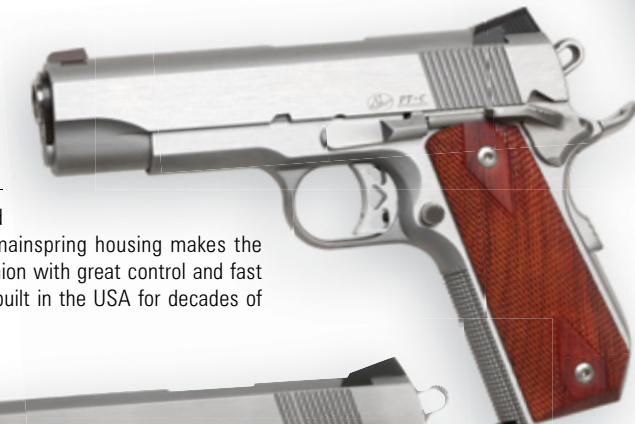

DW COMMANDER CLASSIC BOBTAIL

The Dan Wesson Firearms 1911 Commander Bobtail is built around the innovative Ed Brown Bobtail carry feature. The abbreviated, curved mainspring housing makes the Commander 1911 size pistol a more discrete and comfortable carry companion with great control and fast pointing features. This pistol is fitted, hand polished and Master gunsmith built in the USA for decades of reliable service as a primary or back-up firearm. Available in 45 acp & 10mm.