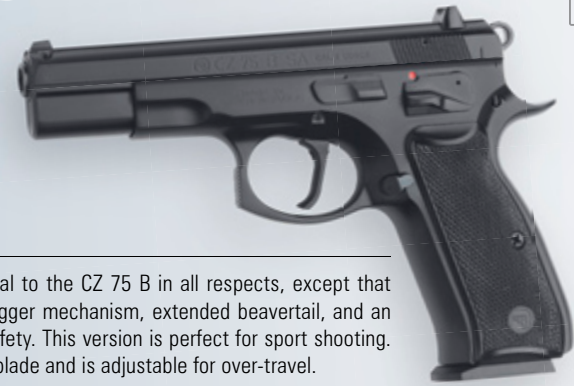

CZ75 SA

The SA model is identical to the CZ 75 B in all respects, except that it has a single action trigger mechanism, extended beavertail, and an ambidextrous manual safety. This version is perfect for sport shooting. The trigger is a straight blade and is adjustable for over-travel.

- 9mm Luger, .40 S&W | Black polycoat