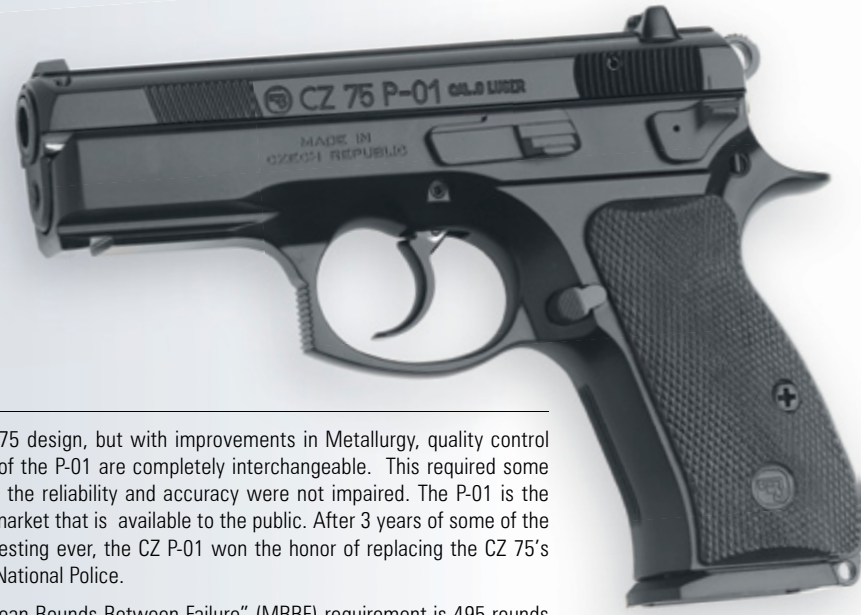

CZ P-01

- Forged aircraft grade aluminum alloy frame for light but reliable day-to-day carry.
- Hammer forged barrel
- M3 rail to accept tactical lights and lasers
- Dual slide serrations for easy operation
- Re-contoured trigger for smoother, consistent trigger pulls
- Generous squared trigger guard for gloved hands, lanyard loop on butt
- Checkered rubber grips, serrated front and back strap for superior handling
- Easy disassembly for cleaning
- NATO SPEC, NSN 1005-16-000-8619
- Light alloy frame with decocker
- Enhanced geometry for better handling

CZ P-01

The P-01 is based on the CZ 75 design, but with improvements in Metallurgy, quality control and design. The components of the P-01 are completely interchangeable. This required some very careful re-design so that the reliability and accuracy were not impaired. The P-01 is the only NATO spec pistol on the market that is available to the public. After 3 years of some of the most aggressive small arms testing ever, the CZ P-01 won the honor of replacing the CZ 75's previously used by the Czech National Police.

Reliability: The U.S. Army "Mean Rounds Between Failure" (MRBF) requirement is 495 rounds for 9mm pistols. During testing of the CZ P-01, the average number of stoppages was only 7 per 15,000 rounds fired, this is a .05% failure rate, an MRBF rate of 2142 rounds!

▲ 9mm Luger | F Black polycoat