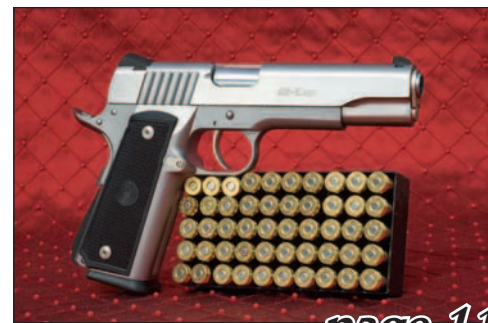

CONTENTS

- Power Extractor™ 3
- Hi-Cap Single-Action..... 5
- Hi-Cap Single-Action Limited..... 9
- LDA High Capacity..... 11
- LDA Hi-Cap Limited..... 13
- LDA Hi-Cap Carry Option™ 15
- LDA Single Stack Carry Option™ 17
- When We Win, You Win..... 18
- PXT™ Single-Action, Single Stack..... 21
- LDA Single Stack..... 23
- Shoot Better With a Para LDA..... 24
- LDA Single Stack Limited..... 25
- On Duty With Para..... 27
- New Para Kote™ Finishes..... 28
- Lifetime Service Policy..... 28
- Pistol Specification Charts..... 30
- Restricted Capacity Charts..... 32
- Para Pro Shop..... 33
- Magazines..... 33
- Index..... 34
- President's Letter..... 35

page 11

“The LDA is rapidly becoming my favorite 1911. The funny thing is, I now shoot the LDA better than I do a single-action 1911.”

– Jeff John,
Guns Editor