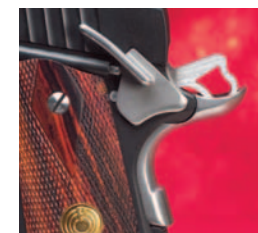

Beavertail Grip Safety