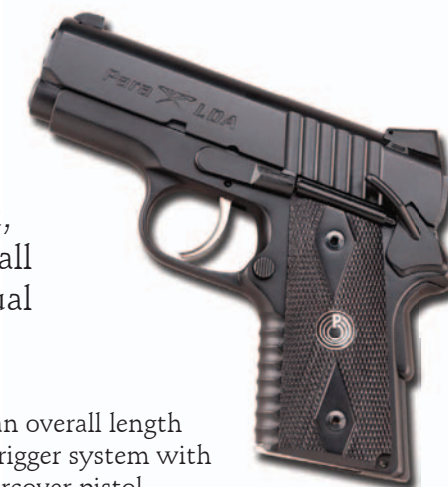

INDIVIDUAL OFFICER PURCHASE

For those in Law Enforcement who have to purchase their own duty pistols, or simply choose to carry the latest technology, Para has the easiest program in the industry for you. We have a special Individual Officer Purchase Kit that you can use at any storefront gun shop in the country. Everything about this program is tailored for you, the Law Enforcement professional. Call us today to receive your Para Individual Officer Purchase Kit.

The Stealth Carry (Order No. CWX645B) with an overall length of 6.5 inches combines the security of the LDA trigger system with .45 ACP firepower to give you the ultimate undercover pistol.