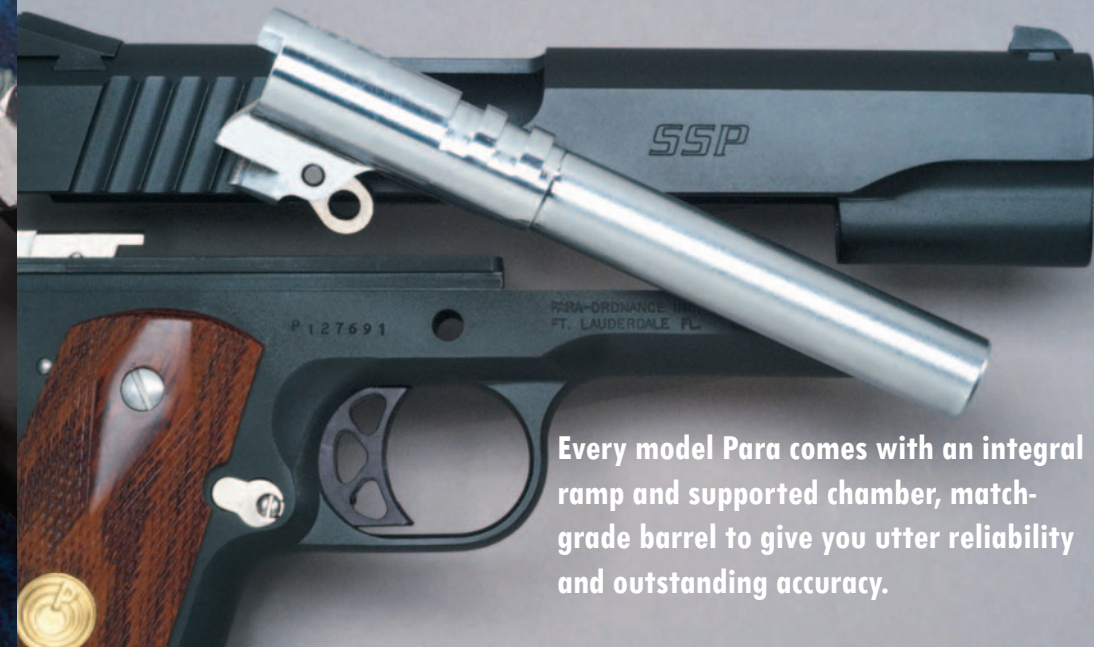

STAINLESS STEEL LTC • Order No. PCX745S

Para's popular Lt. Colonel compact, single stack, 1911 pistol is now available in all-weather stainless steel. The LTC has the same frame as a full-size 1911 but the slide and barrel have been shortened to 4.25-inches. All models of the LTC hold 7+1 rounds of .45 ACP. The Para LTC is also available in either an alloy or steel frame with our Para Kote™ Regal finish.

NEW

Every model Para comes with an integral ramp and supported chamber, match-grade barrel to give you utter reliability and outstanding accuracy.

PXT™ SINGLE-ACTION, SINGLE STACK

For years customers, dealers, distributors and writers have suggested to Para's President, Ted Szabo, that he build a classic single-action, single stack 1911 to complement his company's innovative high capacity and his revolutionary light double-action (LDA) 1911-style pistols.

But Szabo finds no satisfaction in simply copying someone else's design if there's no way to improve it. He realized the weakness in Browning's original 1911 design was the extractor. If the extractor does not maintain the proper tension, it can cause feeding problems during the extraction and feeding cycle of the slide.

Using the latest CAD/CAM design computers, Szabo studied the function of the extractor and looked at what areas could be improved. By giving the extractor a greater range of movement, he created not only a better extractor, but also improved feeding. The other area of improvement was the size of the claw on the extractor; it is 50 percent larger for positive feeding and extraction of every round.

The Power Extractor™ takes the classic 1911 into the 21st Century and is now in every new Para pistol.