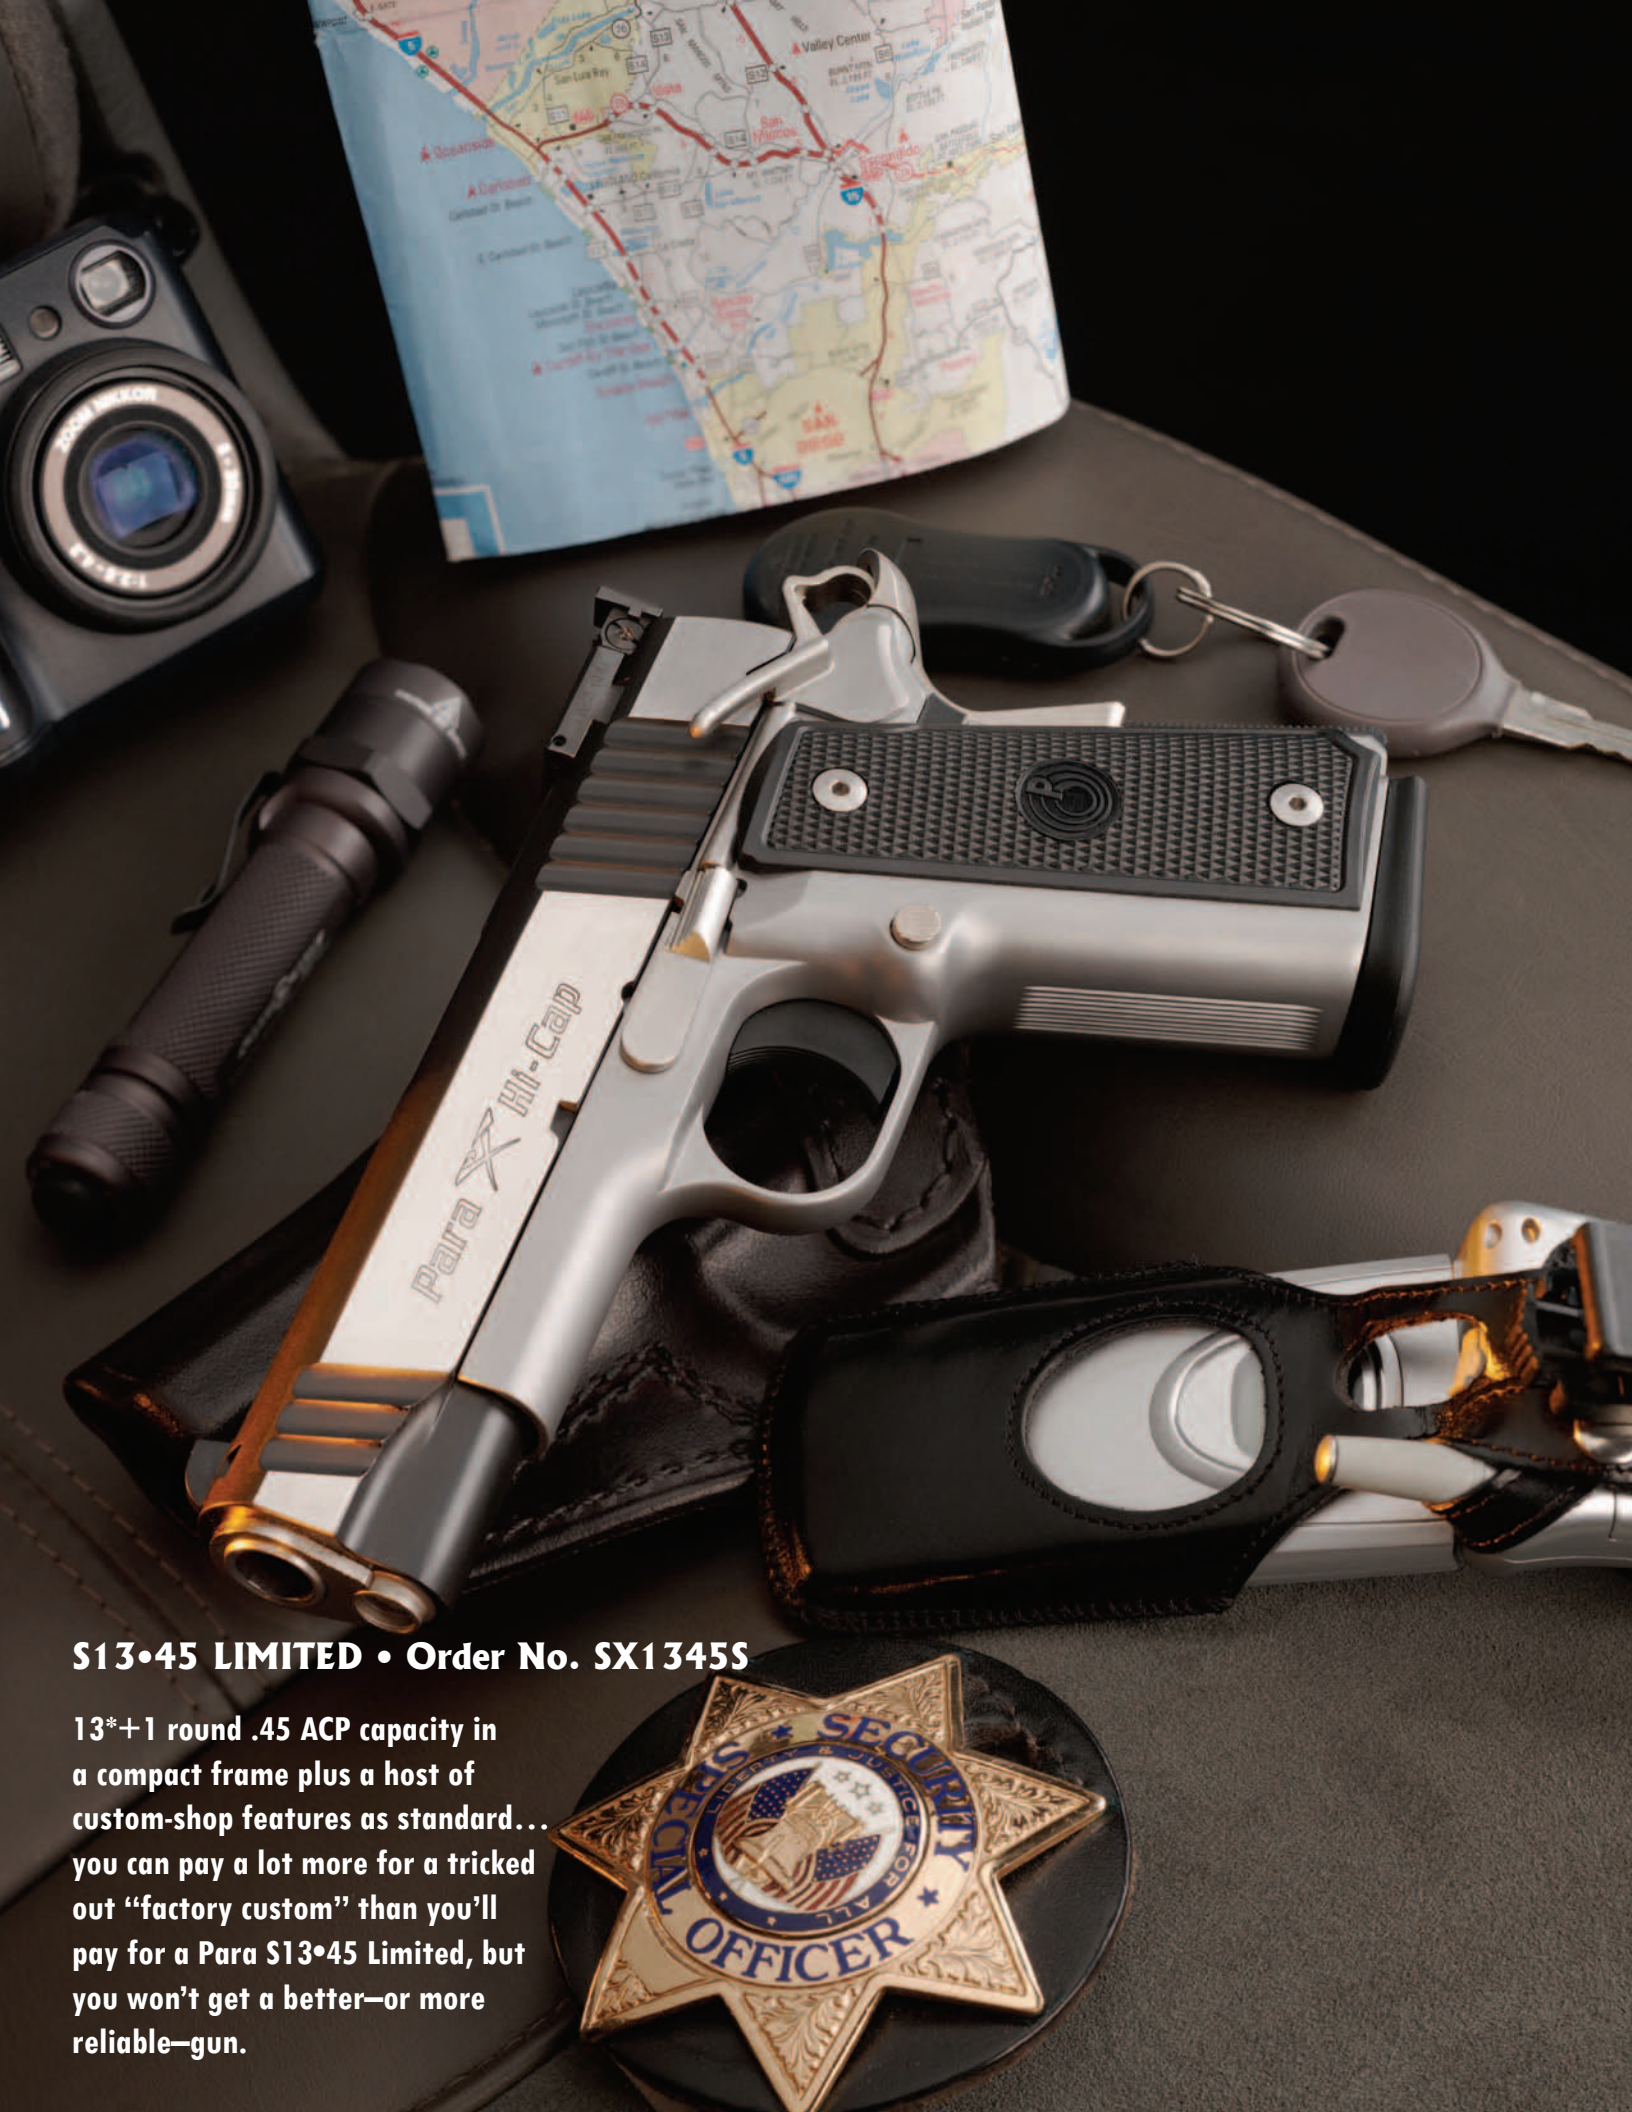

STEALTH S14•45 LIMITED
Order No. SX1445E

The S12•45 Limited features a 3.5-inch match-grade barrel, Novak snag-free adjustable rear sight and Para's elegant Sterling finish. But this pistol is about more than just looks. In addition to 12*+1 rounds of .45 ACP firepower in a compact frame, it has the feeding and extracting reliability of the Power Extractor.

You could send your full-size .45 off to a custom pistolsmith, pay big bucks and wait for months... and not have a gun approaching the out-of-the-box performance of the Para S14•45 Limited. This pistol is also available in Para's all-black Stealth finish.

The Stealth S16•40 Limited, with its matte black Para Kote™ Stealth finish, has the incomparable Power Extractor for feeding and extracting reliability, 16*+1 round .40 S&W firepower, and a host of custom-shop extras. The S16•40 is also available in Para's Sterling finish.

*Where restricted, models available with 10-round magazines.

HI-CAP SINGLE-ACTION LIMITED

Para pistols have always been known for outstanding out-of-the-box performance, from the first shot to the last. After all, what other pistols offer such custom-grade amenities as a ramped barrel, reinforced frame, beveled magazine well, a high-capacity double-column magazine and our superior new Power Extractor™ technology as standard equipment? Even so, we are quite aware that Para customers have been known to send their pistols out for custom extras.